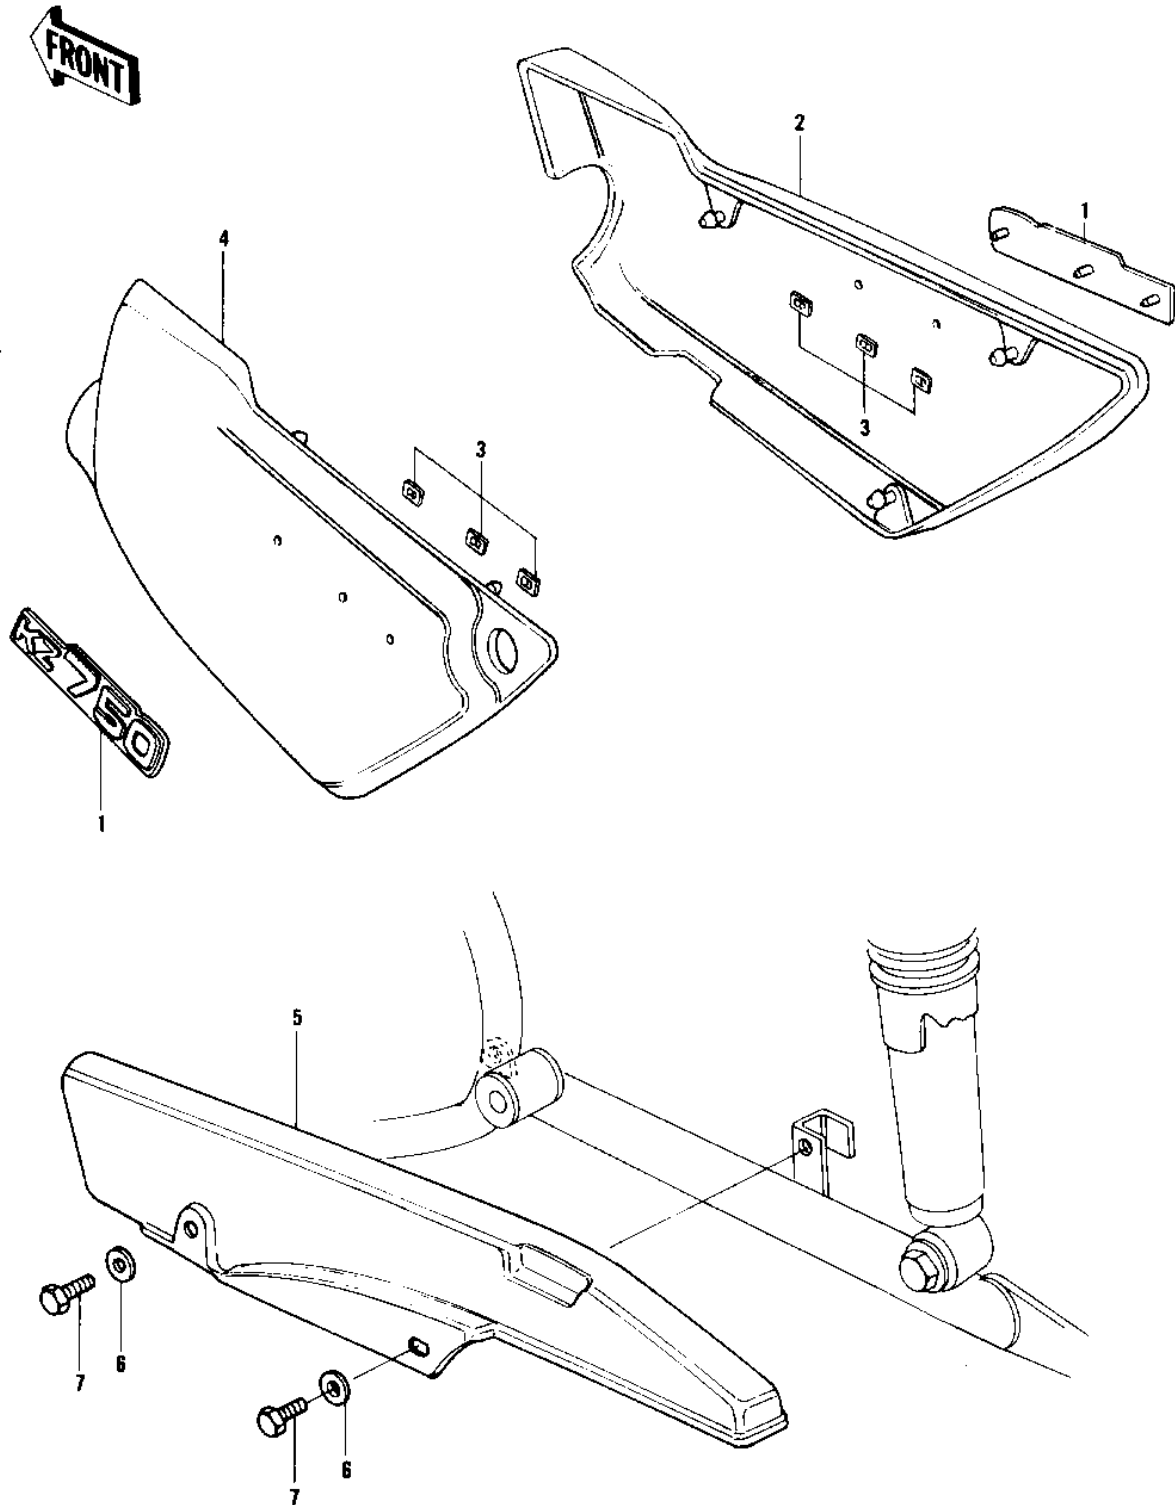

# 1978 KZ750-B3 PARTS DIAGRAM

SIDE COVERS/CHAIN COVER

# 1978 KZ750-B3 PARTS LIST

## SIDE COVERS/CHAIN COVER

ITEM NAME	PART NUMBER	QUANTITY
EMBLEM,SIDE COVER (Ref # 1)	56018-215	2
MARK,SIDE COVER (Ref # 1)	56018-1060	2
COVER,RH SIDE,D.RED (Ref # 2)	36007-056-4F	1
COVER,RH SIDE,D.BLUE (Ref # 2)	36007-056-7B	1
COVER,RH SIDE,D.BROWN (Ref # 2)	36007-056-7G	1
COVER,RH SIDE,GREEN (Ref # 2)	36007-056-7X	1
COVER,RH SIDE,L.RED (Ref # 2)	36007-056-7Y	1
COVER,RH SIDE,L.BROWN (Ref # 2)	36007-056-A9	1
COVER,RH SIDE,M.BLUE (Ref # 2)	36007-056-8E	1
NUT,LOCK,3MM (Ref # 3)	92018-005	6
COVER,L.H SIDE,D.RED (Ref # 4)	36001-052-4F	1
COVER,L.H SIDE,D.BLUE (Ref # 4)	36001-052-7B	1
COVER,L.H SIDE,D.BRWN (Ref # 4)	36001-052-7G	1
COVER,L.H.SIDE GREEN (Ref # 4)	36001-052-7X	1
COVER,L.H SIDE,L.RED (Ref # 4)	36001-052-7Y	1
COVER,SIDE,L.H,L.BRWN (Ref # 4)	36001-052-A9	1
COVER,SIDE,L.H,M.BLUE (Ref # 4)	36001-052-8E	1
CASE-CHAIN (Ref # 5)	36014-062	1
WASHER,8.5X20X1.6 (Ref # 6)	92022-1561	2
BOLT,HEAX HEAD,6X14 (Ref # 7)	92001-115	2