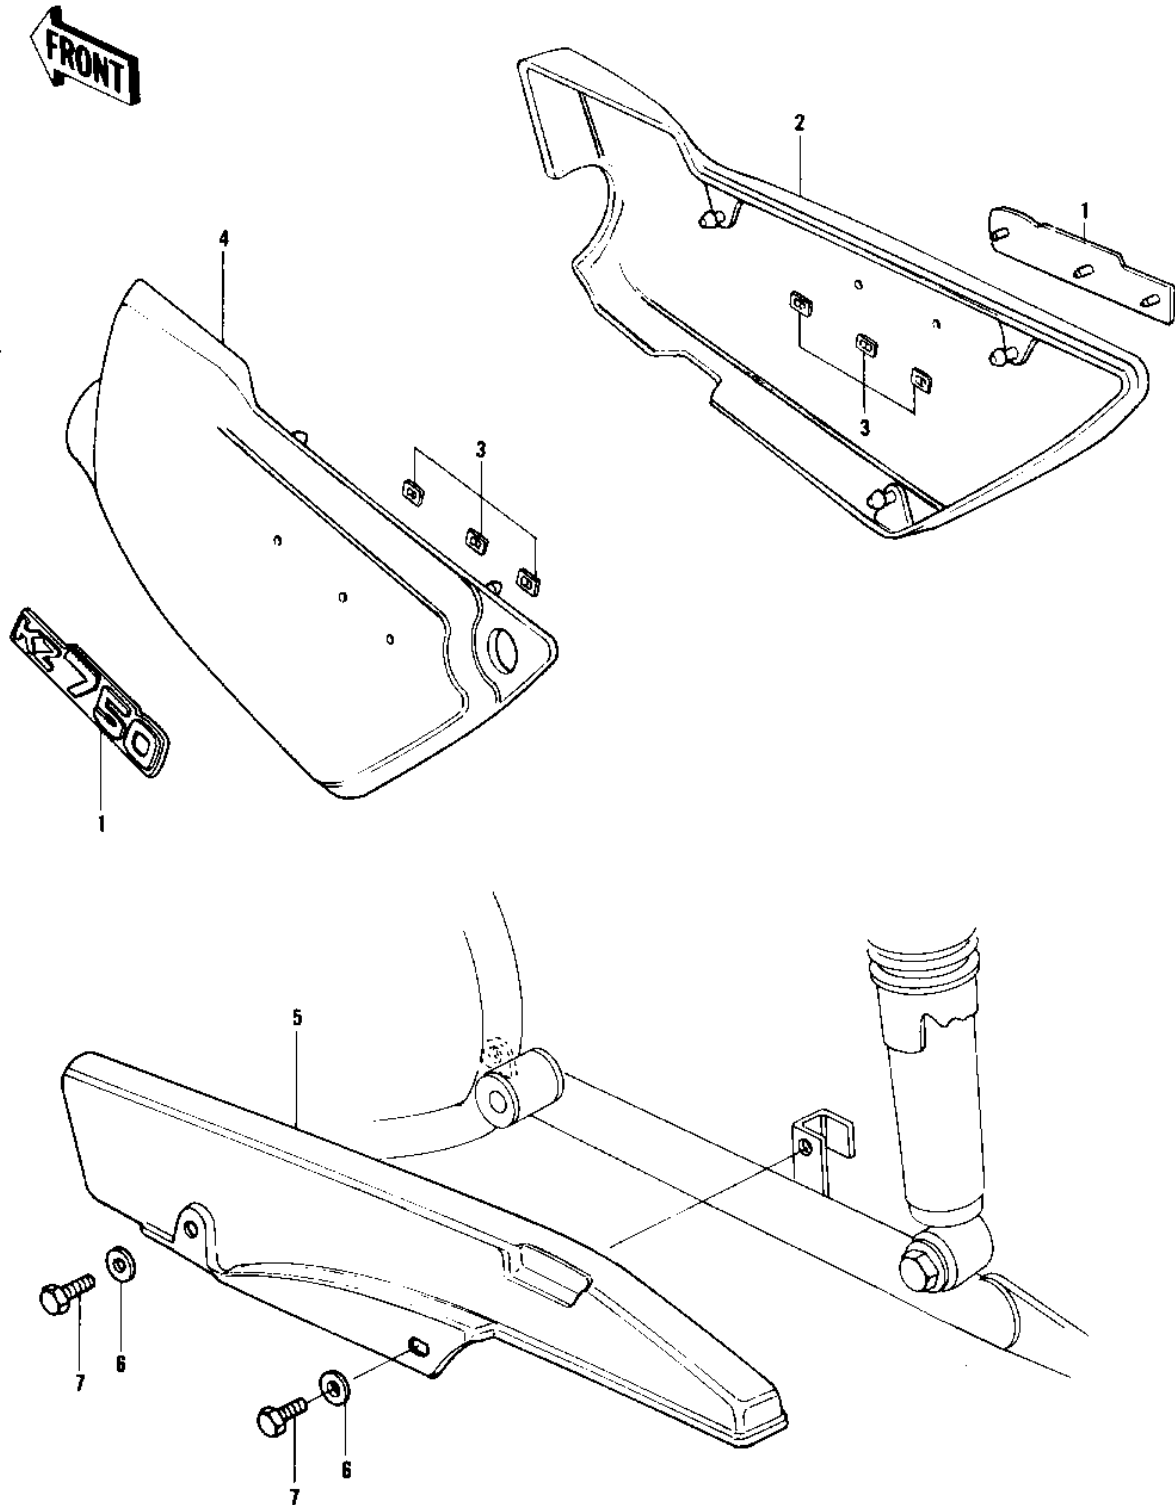

# 1979 KZ750-B4 PARTS DIAGRAM

SIDE COVERS/CHAIN COVER

# 1979 KZ750-B4 PARTS LIST

## SIDE COVERS/CHAIN COVER

ITEM NAME	PART NUMBER	QUANTITY
EMBLEM,SIDE COVER (Ref # 1)	56018-215	2
MARK,SIDE COVER (Ref # 1)	56018-1060	2
COVER,RH SIDE,D.RED (Ref # 2)	36007-056-4F	1
COVER,RH SIDE,D.BLUE (Ref # 2)	36007-056-7B	1
COVER,RH SIDE,D.BROWN (Ref # 2)	36007-056-7G	1
COVER,RH SIDE,GREEN (Ref # 2)	36007-056-7X	1
COVER,RH SIDE,L.RED (Ref # 2)	36007-056-7Y	1
COVER,RH SIDE,L.BROWN (Ref # 2)	36007-056-A9	1
COVER,RH SIDE,M.BLUE (Ref # 2)	36007-056-8E	1
NUT,LOCK,3MM (Ref # 3)	92018-005	6
COVER,L.H SIDE,D.RED (Ref # 4)	36001-052-4F	1
COVER,L.H SIDE,D.BLUE (Ref # 4)	36001-052-7B	1
COVER,L.H SIDE,D.BRWN (Ref # 4)	36001-052-7G	1
COVER,L.H.SIDE GREEN (Ref # 4)	36001-052-7X	1
COVER,L.H SIDE,L.RED (Ref # 4)	36001-052-7Y	1
COVER,SIDE,L.H,L.BRWN (Ref # 4)	36001-052-A9	1
COVER,SIDE,L.H,M.BLUE (Ref # 4)	36001-052-8E	1
CASE-CHAIN (Ref # 5)	36014-062	1
WASHER,8.5X20X1.6 (Ref # 6)	92022-1561	2
BOLT,HEAX HEAD,6X14 (Ref # 7)	92001-115	2