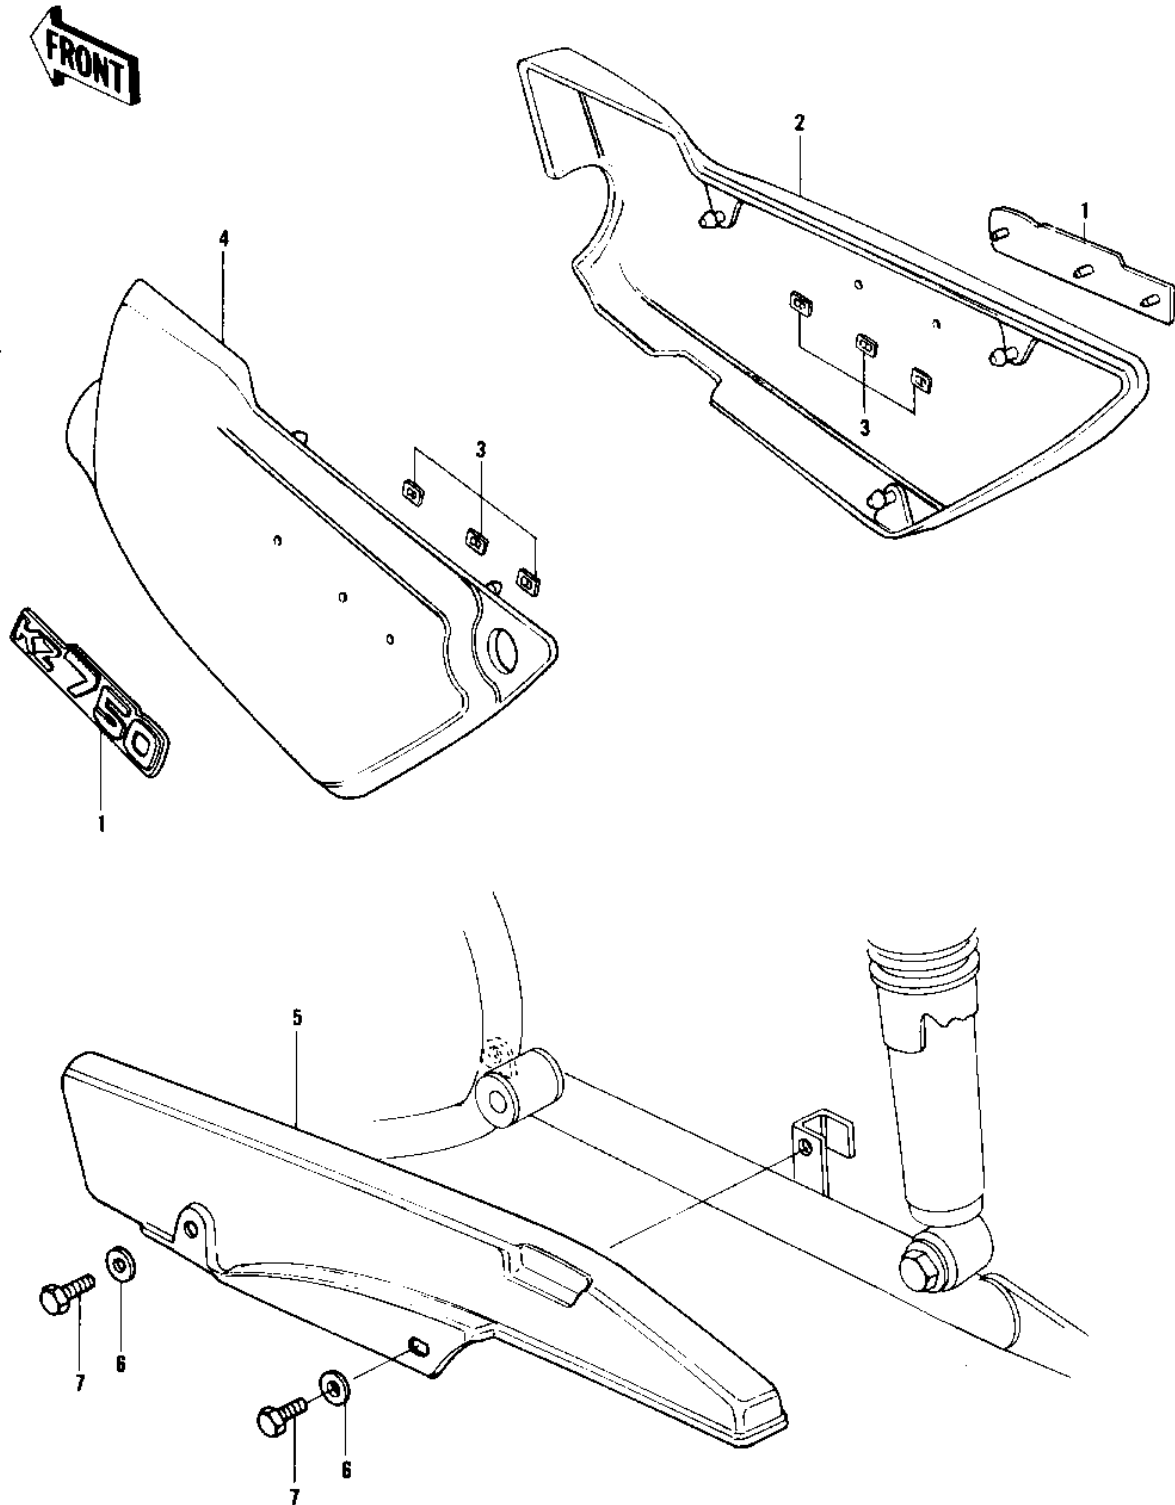

# 1979 KZ750-B4 PARTS DIAGRAM

SIDE COVERS/CHAIN COVER

# 1979 KZ750-B4 PARTS LIST

## SIDE COVERS/CHAIN COVER

| ITEM NAME                       | PART NUMBER  | QUANTITY |
|---------------------------------|--------------|----------|
| EMBLEM,SIDE COVER (Ref # 1)     | 56018-215    | 2        |
| MARK,SIDE COVER (Ref # 1)       | 56018-1060   | 2        |
| COVER,RH SIDE,D.RED (Ref # 2)   | 36007-056-4F | 1        |
| COVER,RH SIDE,D.BLUE (Ref # 2)  | 36007-056-7B | 1        |
| COVER,RH SIDE,D.BROWN (Ref # 2) | 36007-056-7G | 1        |
| COVER,RH SIDE,GREEN (Ref # 2)   | 36007-056-7X | 1        |
| COVER,RH SIDE,L.RED (Ref # 2)   | 36007-056-7Y | 1        |
| COVER,RH SIDE,L.BROWN (Ref # 2) | 36007-056-A9 | 1        |
| COVER,RH SIDE,M.BLUE (Ref # 2)  | 36007-056-8E | 1        |
| NUT,LOCK,3MM (Ref # 3)          | 92018-005    | 6        |
| COVER,L.H SIDE,D.RED (Ref # 4)  | 36001-052-4F | 1        |
| COVER,L.H SIDE,D.BLUE (Ref # 4) | 36001-052-7B | 1        |
| COVER,L.H SIDE,D.BRWN (Ref # 4) | 36001-052-7G | 1        |
| COVER,L.H.SIDE GREEN (Ref # 4)  | 36001-052-7X | 1        |
| COVER,L.H SIDE,L.RED (Ref # 4)  | 36001-052-7Y | 1        |
| COVER,SIDE,L.H,L.BRWN (Ref # 4) | 36001-052-A9 | 1        |
| COVER,SIDE,L.H,M.BLUE (Ref # 4) | 36001-052-8E | 1        |
| CASE-CHAIN (Ref # 5)            | 36014-062    | 1        |
| WASHER,8.5X20X1.6 (Ref # 6)     | 92022-1561   | 2        |
| BOLT,HEAX HEAD,6X14 (Ref # 7)   | 92001-115    | 2        |