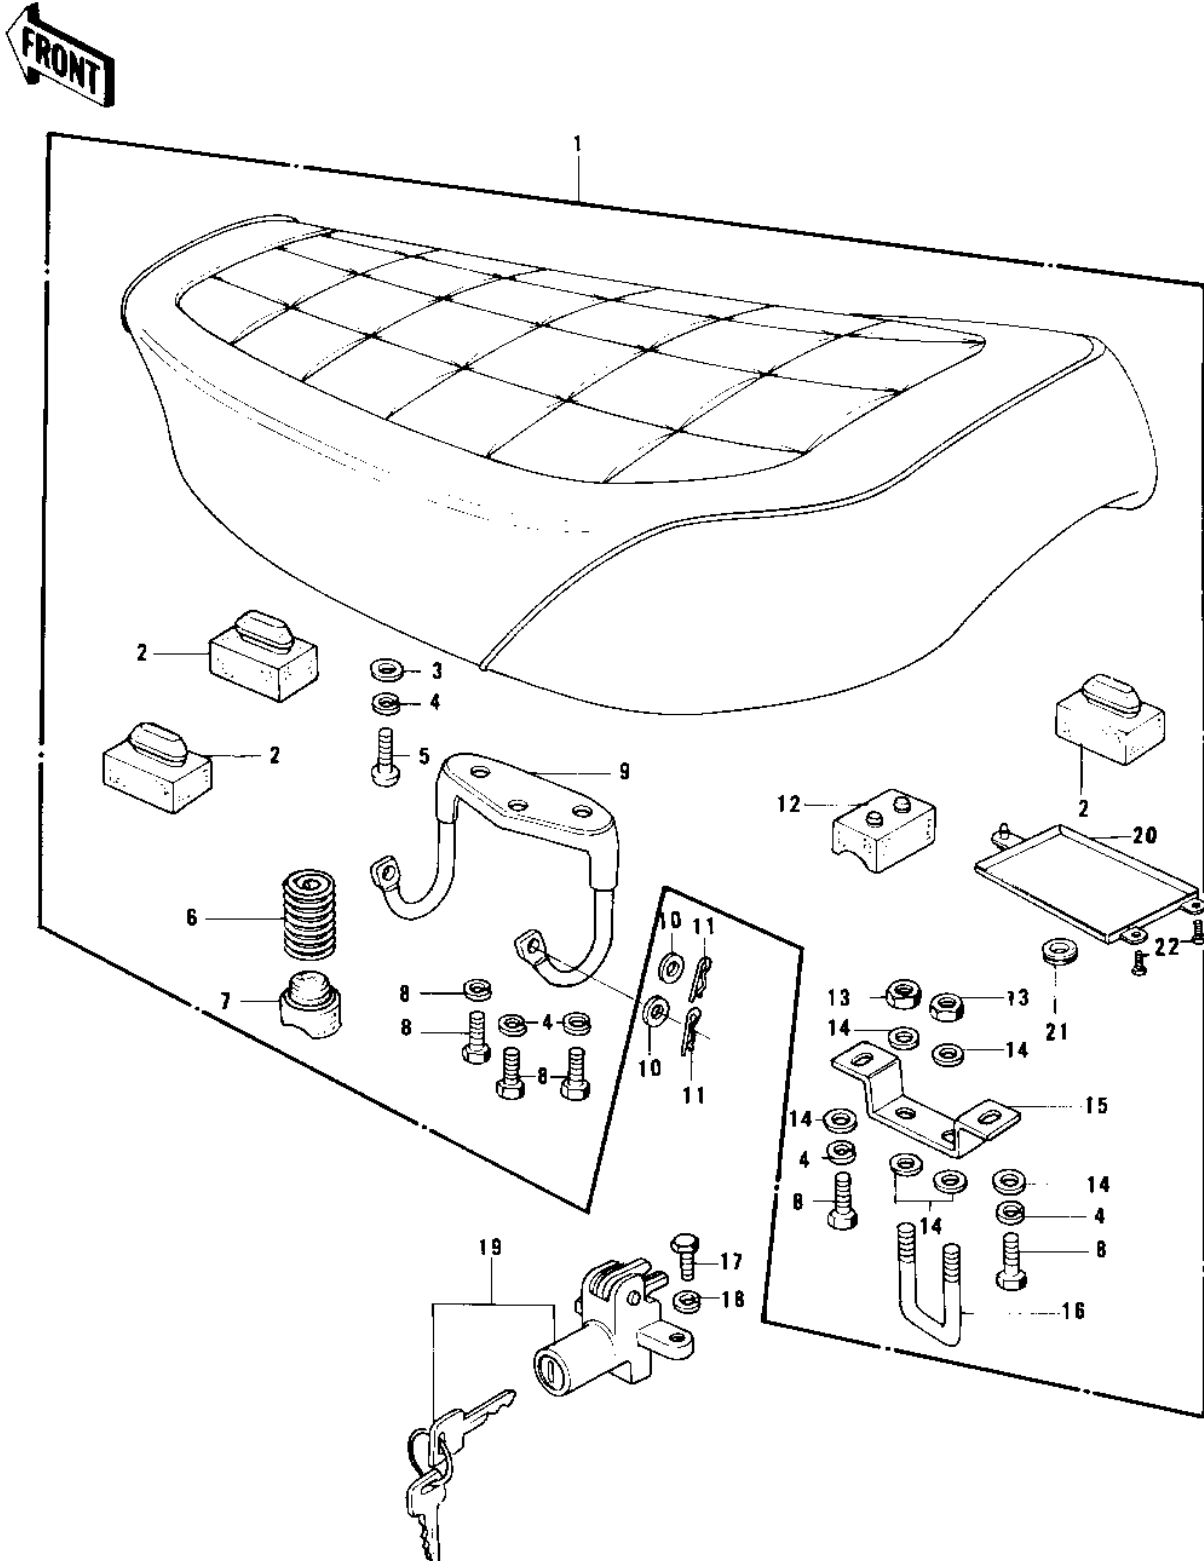

1978 KZ750-B3 PARTS DIAGRAM

SEAT

1978 KZ750-B3 PARTS LIST

SEAT

ITEM NAME	PART NUMBER	QUANTITY
SEAT-ASSY,DUAL (Ref # 1)	53001-114	1
DAMPER RUBBER (Ref # 2)	92075-099	4
WASHER PLAIN 6MM (Ref # 3)	411B0600	1
WASHER SPRING 6MM (Ref # 4)	461F0600	6
SCREW PAN HEAD 6X14 (Ref # 5)	220B0614	1
SPRING (Ref # 6)	92081-147	1
DAMPER RUBBER (Ref # 7)	92075-276	1
BOLT-UPSET 6X14 (Ref # 8)	112B0614	5
HINGE (Ref # 9)	53009-029	1
WASHER PLAIN 8MM (Ref # 10)	411B0800	2
PIN,SNAP (Ref # 11)	554A0800	2
DAMPER RUBBER,SEAT (Ref # 12)	92075-139	1
NUT 6MM (Ref # 13)	311B0600	4
WASHER 6.5X20X1.6T (Ref # 14)	92022-125	6
BRACKET,SEAT CATCH (Ref # 15)	53058-002	1
CATCH, SEAT (Ref # 16)	53056-002	1
BOLT-UPSET,6X12 (Ref # 17)	112G0612	1
WASHER SPRING 6MM (Ref # 18)	461F0600	1
LOCK-ASSY,SEAT (Ref # 19)	27016-5010	1
LOCK-ASSY,SEAT (Ref # 19)	27016-5010	1
CASE (Ref # 20)	32099-011	1
GROMMET (Ref # 21)	92071-056	1
SCREW PAN HEAD 5X10 (Ref # 22)	220B0510	2