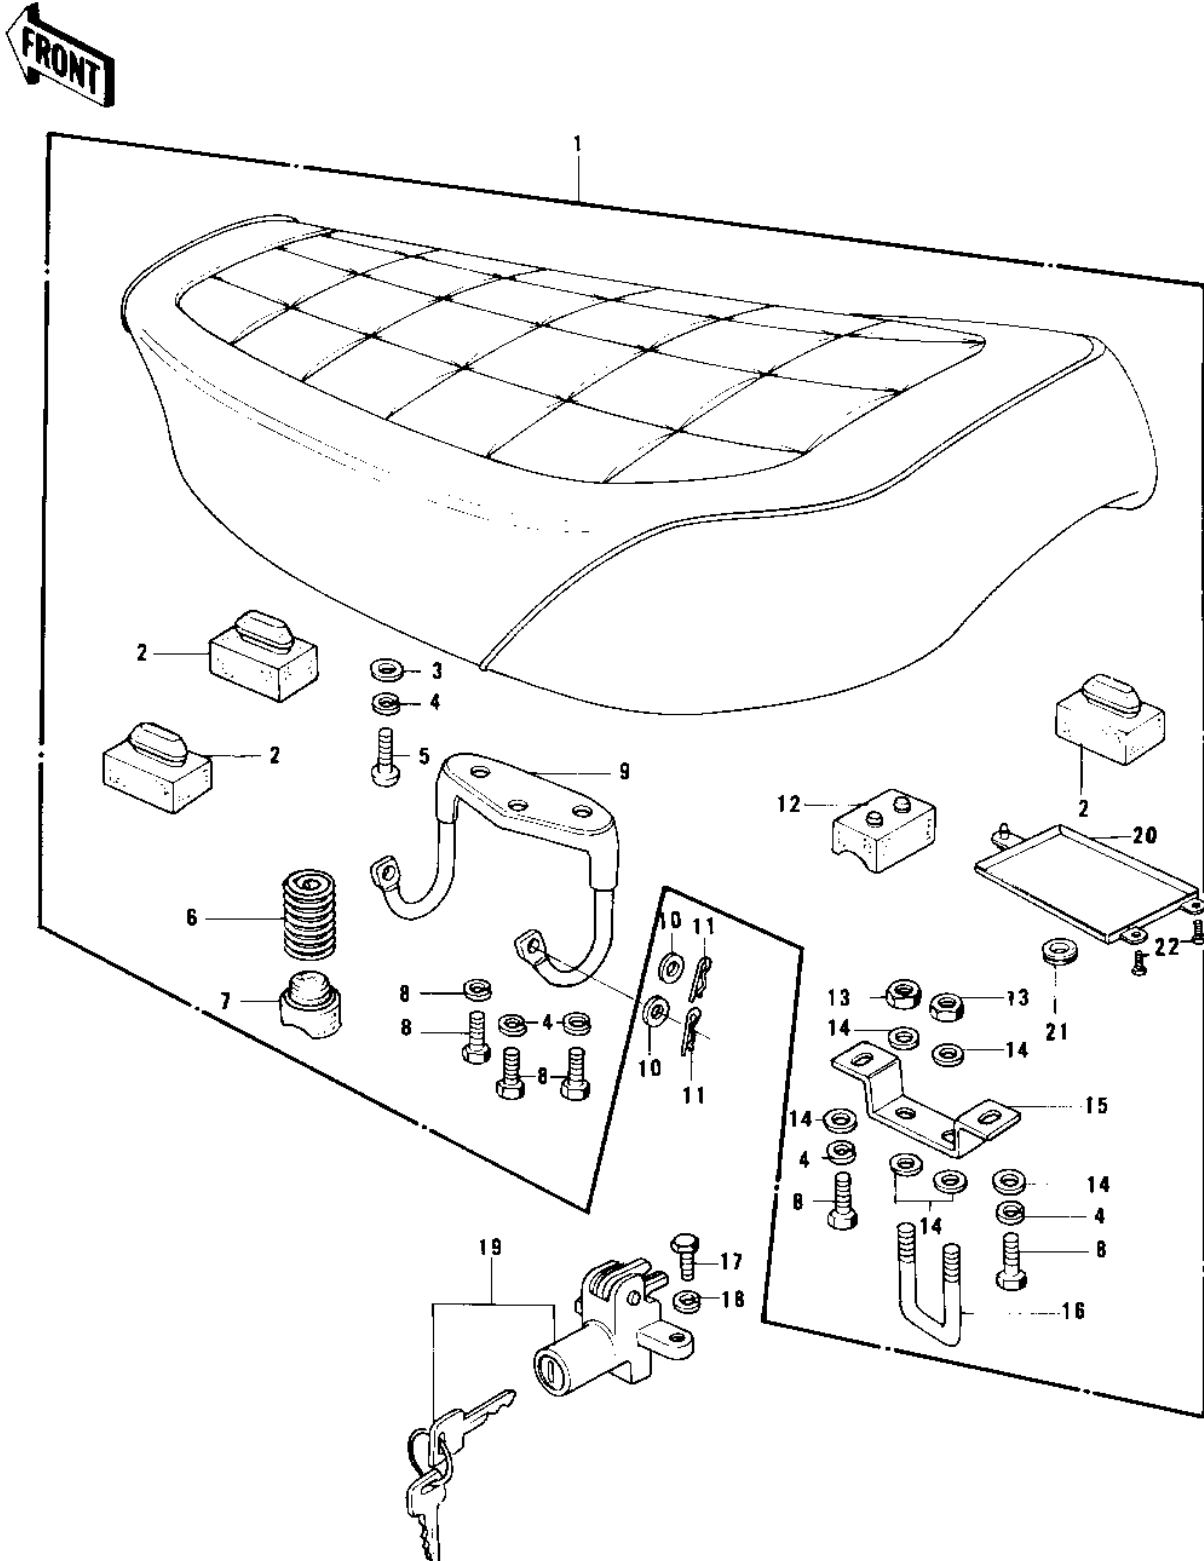

1979 KZ750-B4 PARTS DIAGRAM

SEAT

1979 KZ750-B4 PARTS LIST

SEAT

ITEM NAME	PART NUMBER	QUANTITY
SEAT-ASSY,DUAL (Ref # 1)	53001-114	1
DAMPER RUBBER (Ref # 2)	92075-099	4
WASHER PLAIN 6MM (Ref # 3)	411B0600	1
WASHER SPRING 6MM (Ref # 4)	461F0600	6
SCREW PAN HEAD 6X14 (Ref # 5)	220B0614	1
SPRING (Ref # 6)	92081-147	1
DAMPER RUBBER (Ref # 7)	92075-276	1
BOLT-UPSET 6X14 (Ref # 8)	112B0614	5
HINGE (Ref # 9)	53009-029	1
WASHER PLAIN 8MM (Ref # 10)	411B0800	2
PIN,SNAP (Ref # 11)	554A0800	2
DAMPER RUBBER,SEAT (Ref # 12)	92075-139	1
NUT 6MM (Ref # 13)	311B0600	4
WASHER 6.5X20X1.6T (Ref # 14)	92022-125	6
BRACKET,SEAT CATCH (Ref # 15)	53058-002	1
CATCH, SEAT (Ref # 16)	53056-002	1
BOLT-UPSET,6X12 (Ref # 17)	112G0612	1
WASHER SPRING 6MM (Ref # 18)	461F0600	1
LOCK-ASSY,SEAT (Ref # 19)	27016-5010	1
LOCK-ASSY,SEAT (Ref # 19)	27016-5010	1
CASE (Ref # 20)	32099-011	1
GROMMET (Ref # 21)	92071-056	1
SCREW PAN HEAD 5X10 (Ref # 22)	220B0510	2