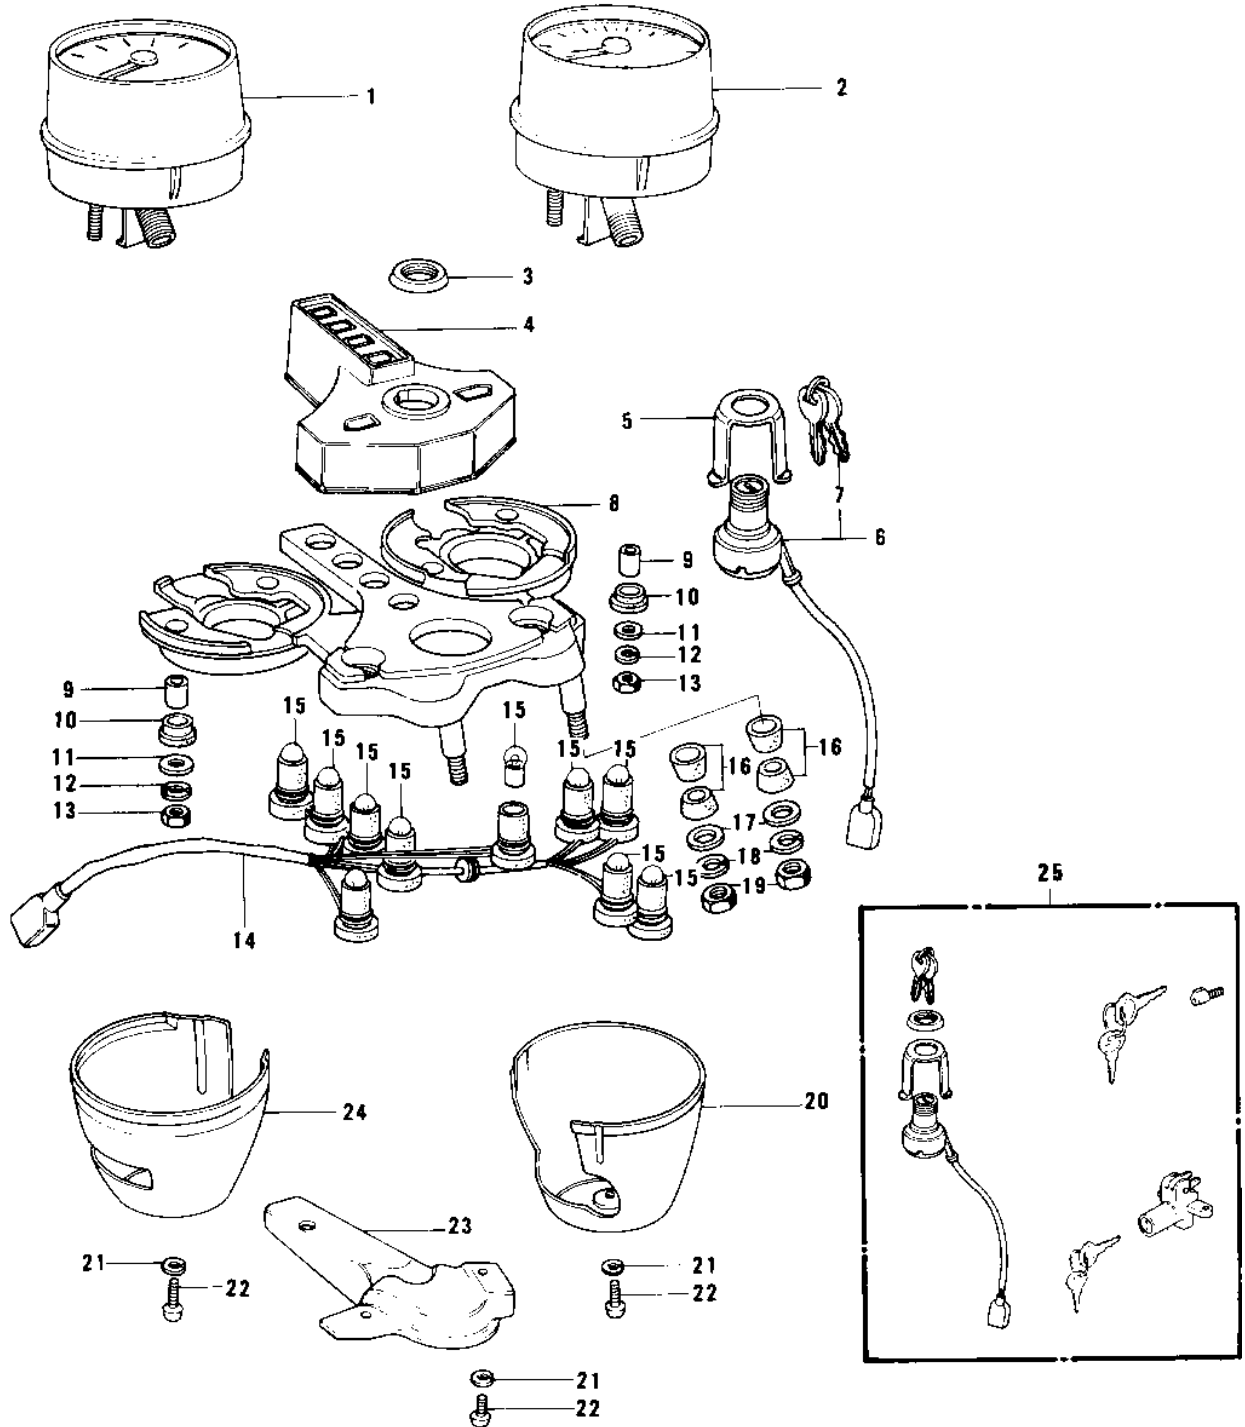

1976 KZ750-B1 PARTS DIAGRAM

METERS/IGNITION SWITCH

1976 KZ750-B1 PARTS LIST

METERS/IGNITION SWITCH

ITEM NAME	PART NUMBER	QUANTITY
SPEEDOMETER,MPH (Ref # 1)	25006-052	1
SPEEDOMETER,MPH (Ref # 1)	25005-1037	1
SPEEDO ASSY,KPH (Canada) (Ref # 1)	25006-054	1
SPEEDOMETER ASSY,KPH (Canada) (Ref # 1)	25005-1013	1
TACHOMETER ASSY (Ref # 2)	25015-1008	1
TACHOMETER ASSY (Ref # 2)	25015-1008	1
NUT,IGNITION SW LOCK (Ref # 3)	27007-004	1
COVER,METER,INDICATER (Ref # 4)	25023-015	1
HOLDER IGNITION SW (Ref # 5)	27019-003	1
SWITCH,IGNITION (Ref # 6)	27005-083	1
SWITCH-ASSY,IGNITION (Ref # 6)	27005-5006	1
KEY SET,#801 (Ref # 7)	27008-068-01	AR
KEY SET,#845 (Ref # 7)	27008-068-45	AR
KEY,BLANK (Ref # 7)	27008-1014	AR
KEY-LOCK,BLANK (Ref # 7)	27008-1103	AR
BRACKET,METER (Ref # 8)	25008-045	1
COLLAR,METER (Ref # 9)	92027-211	4
RUBBER,METER (Ref # 10)	92075-172	4
WASHER,PLAIN,5MM (Ref # 11)	92022-241	4
WASHER SPRING 5MM (Ref # 12)	461F0500	4
NUT 5MM (Ref # 13)	312B0500	4
SOCKET,SPEEDOMETER (Ref # 14)	25011-049	1
BULB 12V 3W (Ref # 15)	92069-018	10
DAMPER RUBBER (Ref # 16)	92075-080	4
WASHER PLAIN 8MM (Ref # 17)	411B0800	2
WASHER SPRING 8MM (Ref # 18)	461F0800	2
NUT,8MM (Ref # 19)	311B0800	2
COVER,TACHOMETER (Ref # 20)	25012-011	1
WASHER SPRING 3MM (Ref # 21)	461F0300	5

1976 KZ750-B1 PARTS LIST

METERS/IGNITION SWITCH

ITEM NAME	PART NUMBER	QUANTITY
SCREW PAN HEAD 3X8 (Ref # 22)	220B0308	5
COVER,METER BRACKET (Ref # 23)	25024-006	1
COVER,SPEEDOMETER (Ref # 24)	25012-010	1
LOCK SET,KZ750B4 (Ref # 25)	27004-5029	AR