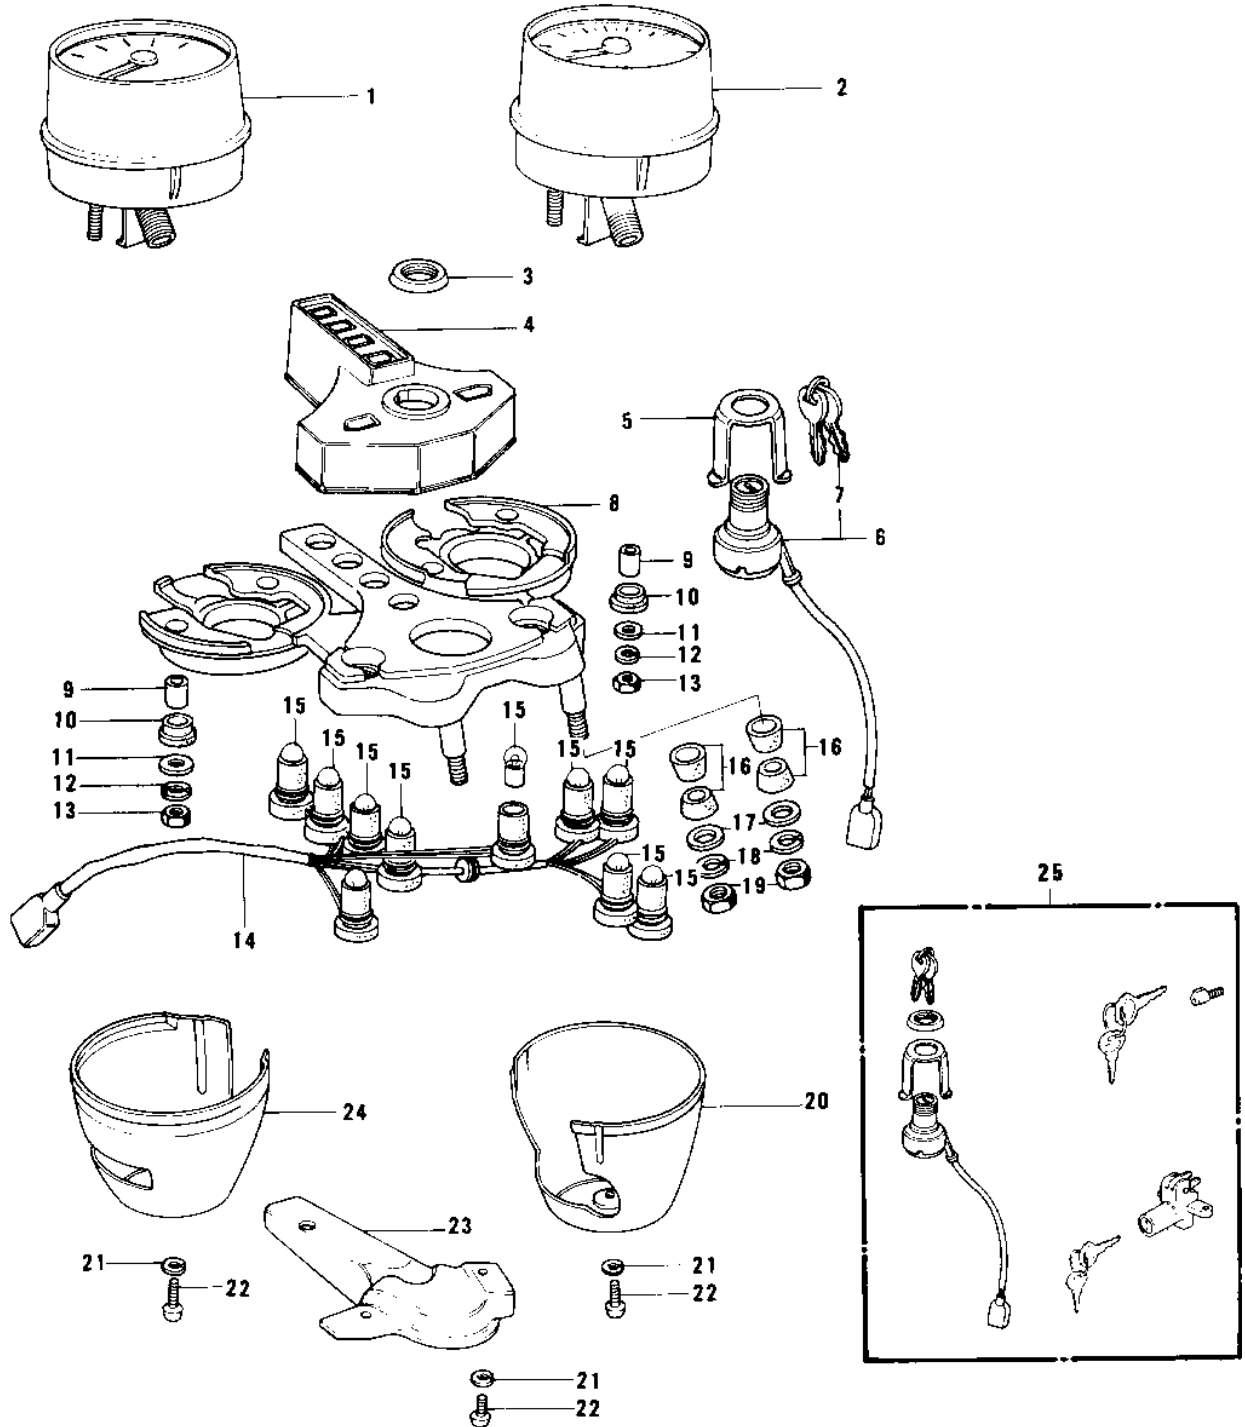

1977 KZ750-B2 PARTS DIAGRAM

METERS/IGNITION SWITCH

1977 KZ750-B2 PARTS LIST

METERS/IGNITION SWITCH

ITEM NAME	PART NUMBER	QUANTITY
SPEEDOMETER,MPH (Ref # 1)	25006-052	1
SPEEDOMETER,MPH (Ref # 1)	25005-1037	1
SPEEDO ASSY,KPH (Canada) (Ref # 1)	25006-054	1
SPEEDOMETER ASSY,KPH (Canada) (Ref # 1)	25005-1013	1
TACHOMETER ASSY (Ref # 2)	25015-1008	1
TACHOMETER ASSY (Ref # 2)	25015-1008	1
NUT,IGNITION SW LOCK (Ref # 3)	27007-004	1
COVER,METER,INDICATER (Ref # 4)	25023-015	1
HOLDER IGNITION SW (Ref # 5)	27019-003	1
SWITCH,IGNITION (Ref # 6)	27005-083	1
SWITCH-ASSY,IGNITION (Ref # 6)	27005-5006	1
KEY SET,#801 (Ref # 7)	27008-068-01	AR
KEY SET,#845 (Ref # 7)	27008-068-45	AR
KEY,BLANK (Ref # 7)	27008-1014	AR
KEY-LOCK,BLANK (Ref # 7)	27008-1103	AR
BRACKET,METER (Ref # 8)	25008-045	1
COLLAR,METER (Ref # 9)	92027-211	4
RUBBER,METER (Ref # 10)	92075-172	4
WASHER,PLAIN,5MM (Ref # 11)	92022-241	4
WASHER SPRING 5MM (Ref # 12)	461F0500	4
NUT 5MM (Ref # 13)	312B0500	4
SOCKET,SPEEDOMETER (Ref # 14)	25011-049	1
BULB 12V 3W (Ref # 15)	92069-018	10
DAMPER RUBBER (Ref # 16)	92075-080	4
WASHER PLAIN 8MM (Ref # 17)	411B0800	2
WASHER SPRING 8MM (Ref # 18)	461F0800	2
NUT,8MM (Ref # 19)	311B0800	2
COVER,TACHOMETER (Ref # 20)	25012-011	1
WASHER SPRING 3MM (Ref # 21)	461F0300	5

1977 KZ750-B2 PARTS LIST

METERS/IGNITION SWITCH

ITEM NAME	PART NUMBER	QUANTITY
SCREW PAN HEAD 3X8 (Ref # 22)	220B0308	5
COVER,METER BRACKET (Ref # 23)	25024-006	1
COVER,SPEEDOMETER (Ref # 24)	25012-010	1
LOCK SET,KZ750B4 (Ref # 25)	27004-5029	AR