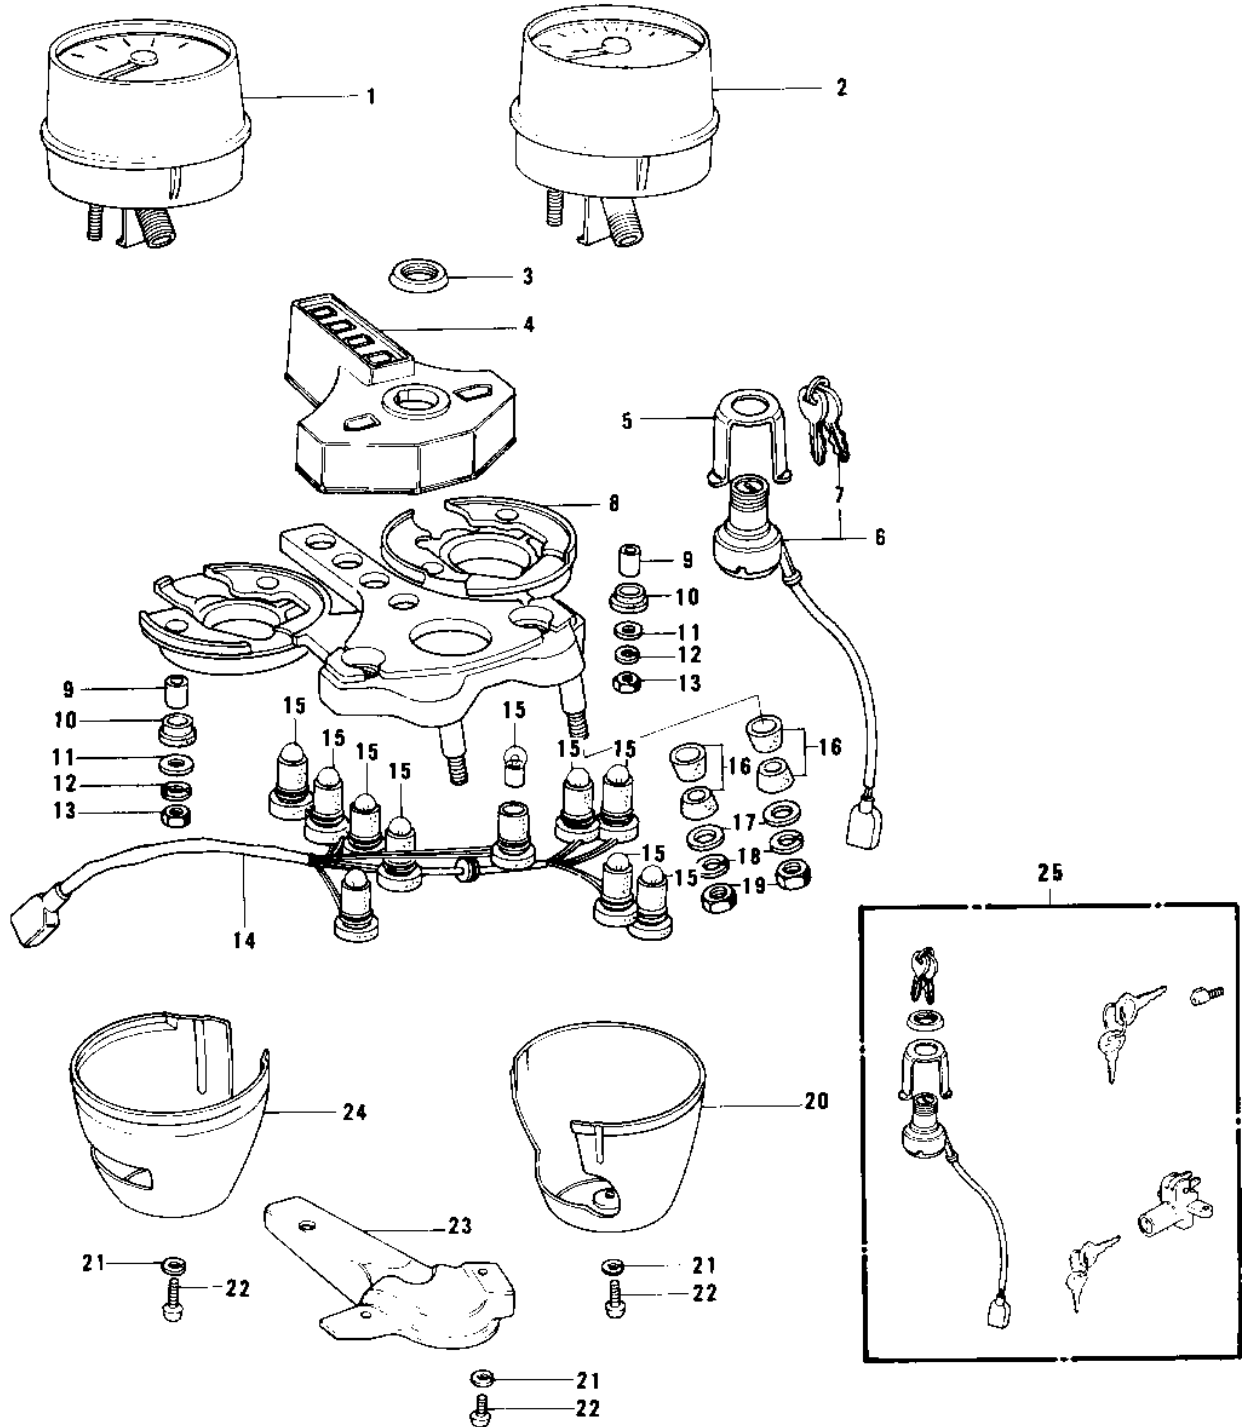

1979 KZ750-B4 PARTS DIAGRAM

METERS/IGNITION SWITCH

1979 KZ750-B4 PARTS LIST

METERS/IGNITION SWITCH

ITEM NAME	PART NUMBER	QUANTITY
SPEEDOMETER,MPH (Ref # 1)	25006-052	1
SPEEDOMETER,MPH (Ref # 1)	25005-1037	1
SPEEDO ASSY,KPH (Canada) (Ref # 1)	25006-054	1
SPEEDOMETER ASSY,KPH (Canada) (Ref # 1)	25005-1013	1
TACHOMETER ASSY (Ref # 2)	25015-1008	1
TACHOMETER ASSY (Ref # 2)	25015-1008	1
NUT,IGNITION SW LOCK (Ref # 3)	27007-004	1
COVER,METER,INDICATER (Ref # 4)	25023-015	1
HOLDER IGNITION SW (Ref # 5)	27019-003	1
SWITCH,IGNITION (Ref # 6)	27005-083	1
SWITCH-ASSY,IGNITION (Ref # 6)	27005-5006	1
KEY SET,#801 (Ref # 7)	27008-068-01	AR
KEY SET,#845 (Ref # 7)	27008-068-45	AR
KEY,BLANK (Ref # 7)	27008-1014	AR
KEY-LOCK,BLANK (Ref # 7)	27008-1103	AR
BRACKET,METER (Ref # 8)	25008-045	1
COLLAR,METER (Ref # 9)	92027-211	4
RUBBER,METER (Ref # 10)	92075-172	4
WASHER,PLAIN,5MM (Ref # 11)	92022-241	4
WASHER SPRING 5MM (Ref # 12)	461F0500	4
NUT 5MM (Ref # 13)	312B0500	4
SOCKET,SPEEDOMETER (Ref # 14)	25011-049	1
BULB 12V 3W (Ref # 15)	92069-018	10
DAMPER RUBBER (Ref # 16)	92075-080	4
WASHER PLAIN 8MM (Ref # 17)	411B0800	2
WASHER SPRING 8MM (Ref # 18)	461F0800	2
NUT,8MM (Ref # 19)	311B0800	2
COVER,TACHOMETER (Ref # 20)	25012-011	1
WASHER SPRING 3MM (Ref # 21)	461F0300	5

1979 KZ750-B4 PARTS LIST

METERS/IGNITION SWITCH

ITEM NAME	PART NUMBER	QUANTITY
SCREW PAN HEAD 3X8 (Ref # 22)	220B0308	5
COVER,METER BRACKET (Ref # 23)	25024-006	1
COVER,SPEEDOMETER (Ref # 24)	25012-010	1
LOCK SET,KZ750B4 (Ref # 25)	27004-5029	AR