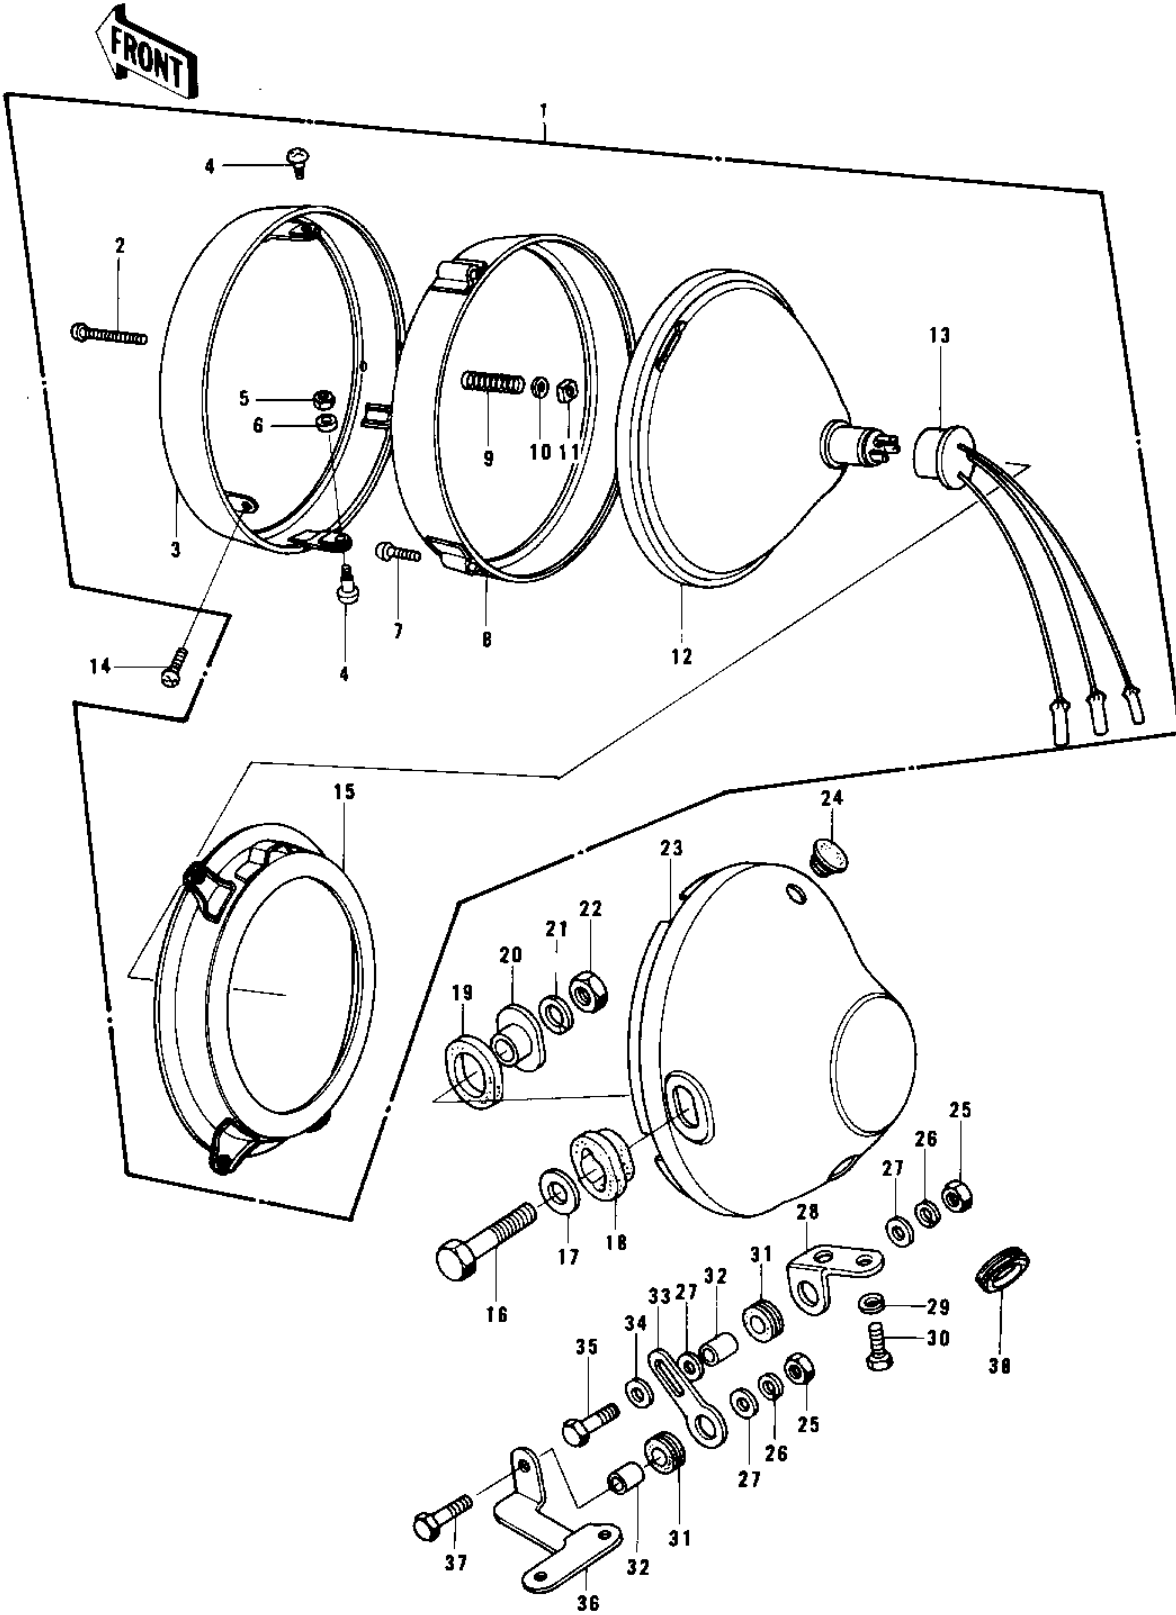

1977 KZ750-B2 PARTS DIAGRAM

HEADLIGHT

1977 KZ750-B2 PARTS LIST

HEADLIGHT

ITEM NAME	PART NUMBER	QUANTITY
LAMP UNIT,HEAD (Ref # 1)	23003-017	1
SCREW FORCUS ADJUST (Ref # 2)	23019-021	1
RIM,HEAD LAMP (Ref # 3)	23006-038	1
SCREW-PAN HEAD,5X12 (Ref # 4)	23019-023	2
NUT,HEAD LAMP RIM FIT (Ref # 5)	23020-023	2
WASHER-PLAIN,5MM (Ref # 6)	23021-012	2
SCREW PAN HEAD 3X12 (Ref # 7)	220B0312	2
RING,HEAD LAMP MOUNT (Ref # 8)	23072-001	1
SPRING FOCUS ADJUST (Ref # 9)	23014-005	1
WASHER (Ref # 10)	23021-004	1
NUT,4MM (Ref # 11)	23020-018	1
SEALD BEAM UNIT (Ref # 12)	23007-041	1
SOCKET ASSY,HEAD LAMP (Ref # 13)	23008-037	1
SCREW,PAN HEAD,5X14 (Ref # 14)	23019-022	2
RING,HEAD LAMP MOUNT (Ref # 15)	23074-001	1
BOLT,10MM (Ref # 16)	92007-024	2
WASHER-PLAIN,10MM (Ref # 17)	411D1000	2
DAMPER RUBBER (Ref # 18)	23066-022	2
DAMPER RUBBER (Ref # 19)	23066-021	2
COLLAR,HEAD LIGHT (Ref # 20)	23052-011	2
WASHER SPRING 10MM (Ref # 21)	461F1000	2
NUT 10MM (Ref # 22)	315B1000	2
BODY-COMP-HEAD LAMP (Ref # 23)	23005-1015-21	1
BODY-COMP-HEAD LAMP (Ref # 23)	23005-1015-21	1
PLUG REAR FENDER RUBB (Ref # 24)	92074-006	1
NUT 6MM (Ref # 25)	311B0600	2
WASHER SPRING 6MM (Ref # 26)	461F0600	2
WASHER 6.5X22X1.6T (Ref # 27)	92022-237	3
BRACKET,HEAD LIGHT (Ref # 28)	23064-021	1

1977 KZ750-B2 PARTS LIST

HEADLIGHT

ITEM NAME	PART NUMBER	QUANTITY
WASHER SPRING 8MM (Ref # 29)	461F0800	1
BOLT-SMALL-UPSET,8X16 (Ref # 30)	115G0816	1
DAMPER RUBBER,RR FENR (Ref # 31)	92075-209	2
COLLAR (Ref # 32)	92027-241	2
BRACKET,HEAD LIGHT (Ref # 33)	23064-022	1
WASHER PLAIN 6MM (Ref # 34)	410B0600	1
BOLT-UPSET (Ref # 35)	112G0630	1
BRACKET,HEAD LIGHT (Ref # 36)	23064-023	1
BOLT-UPSET (Ref # 37)	112G0625	1
GROMMET (Ref # 38)	92071-1008	1