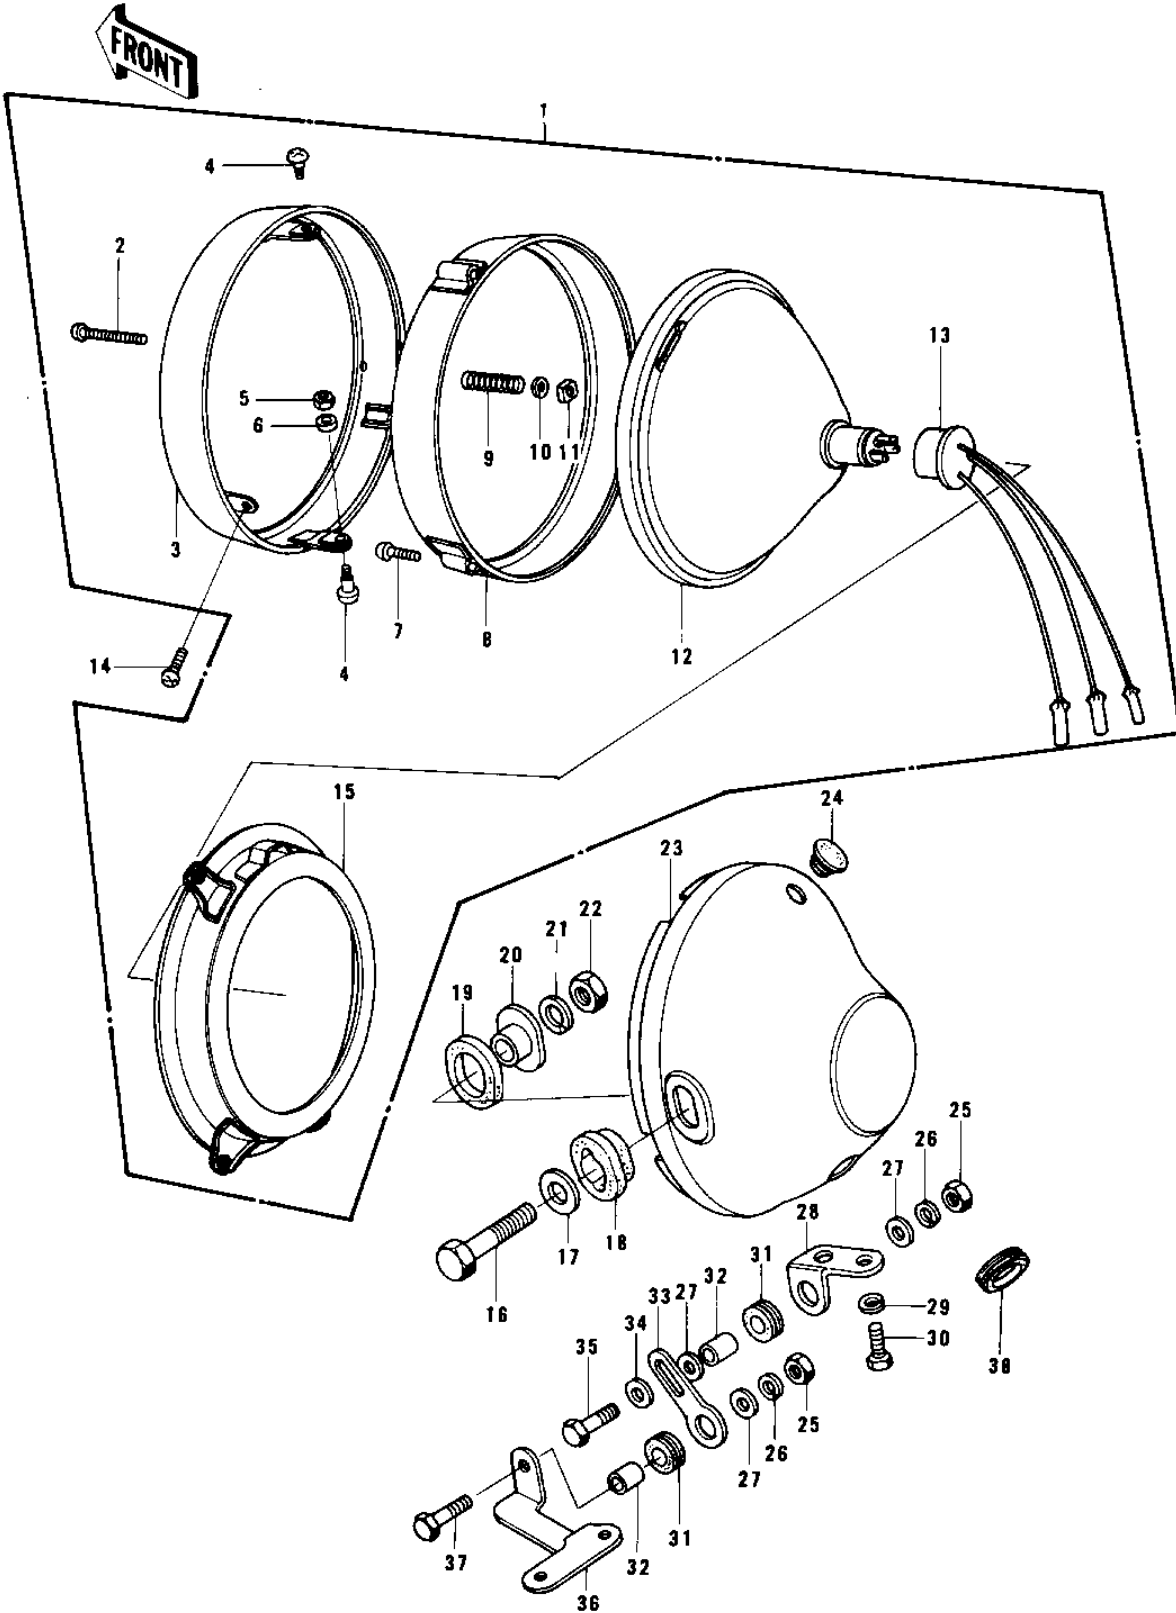

# 1978 KZ750-B3 PARTS DIAGRAM

# 1978 KZ750-B3 PARTS LIST

## HEADLIGHT

ITEM NAME	PART NUMBER	QUANTITY
LAMP UNIT,HEAD (Ref # 1)	23003-017	1
SCREW FORCUS ADJUST (Ref # 2)	23019-021	1
RIM,HEAD LAMP (Ref # 3)	23006-038	1
SCREW-PAN HEAD,5X12 (Ref # 4)	23019-023	2
NUT,HEAD LAMP RIM FIT (Ref # 5)	23020-023	2
WASHER-PLAIN,5MM (Ref # 6)	23021-012	2
SCREW PAN HEAD 3X12 (Ref # 7)	220B0312	2
RING,HEAD LAMP MOUNT (Ref # 8)	23072-001	1
SPRING FOCUS ADJUST (Ref # 9)	23014-005	1
WASHER (Ref # 10)	23021-004	1
NUT,4MM (Ref # 11)	23020-018	1
SEALD BEAM UNIT (Ref # 12)	23007-041	1
SOCKET ASSY,HEAD LAMP (Ref # 13)	23008-037	1
SCREW,PAN HEAD,5X14 (Ref # 14)	23019-022	2
RING,HEAD LAMP MOUNT (Ref # 15)	23074-001	1
BOLT,10MM (Ref # 16)	92007-024	2
WASHER-PLAIN,10MM (Ref # 17)	411D1000	2
DAMPER RUBBER (Ref # 18)	23066-022	2
DAMPER RUBBER (Ref # 19)	23066-021	2
COLLAR,HEAD LIGHT (Ref # 20)	23052-011	2
WASHER SPRING 10MM (Ref # 21)	461F1000	2
NUT 10MM (Ref # 22)	315B1000	2
BODY-COMP-HEAD LAMP (Ref # 23)	23005-1015-21	1
BODY-COMP-HEAD LAMP (Ref # 23)	23005-1015-21	1
PLUG REAR FENDER RUBB (Ref # 24)	92074-006	1
NUT 6MM (Ref # 25)	311B0600	2
WASHER SPRING 6MM (Ref # 26)	461F0600	2
WASHER 6.5X22X1.6T (Ref # 27)	92022-237	3
BRACKET,HEAD LIGHT (Ref # 28)	23064-021	1

### HEADLIGHT

ITEM NAME	PART NUMBER	QUANTITY
WASHER SPRING 8MM (Ref # 29)	461F0800	1
BOLT-SMALL-UPSET,8X16 (Ref # 30)	115G0816	1
DAMPER RUBBER,RR FENR (Ref # 31)	92075-209	2
COLLAR (Ref # 32)	92027-241	2
BRACKET,HEAD LIGHT (Ref # 33)	23064-022	1
WASHER PLAIN 6MM (Ref # 34)	410B0600	1
BOLT-UPSET (Ref # 35)	112G0630	1
BRACKET,HEAD LIGHT (Ref # 36)	23064-023	1
BOLT-UPSET (Ref # 37)	112G0625	1
GROMMET (Ref # 38)	92071-1008	1