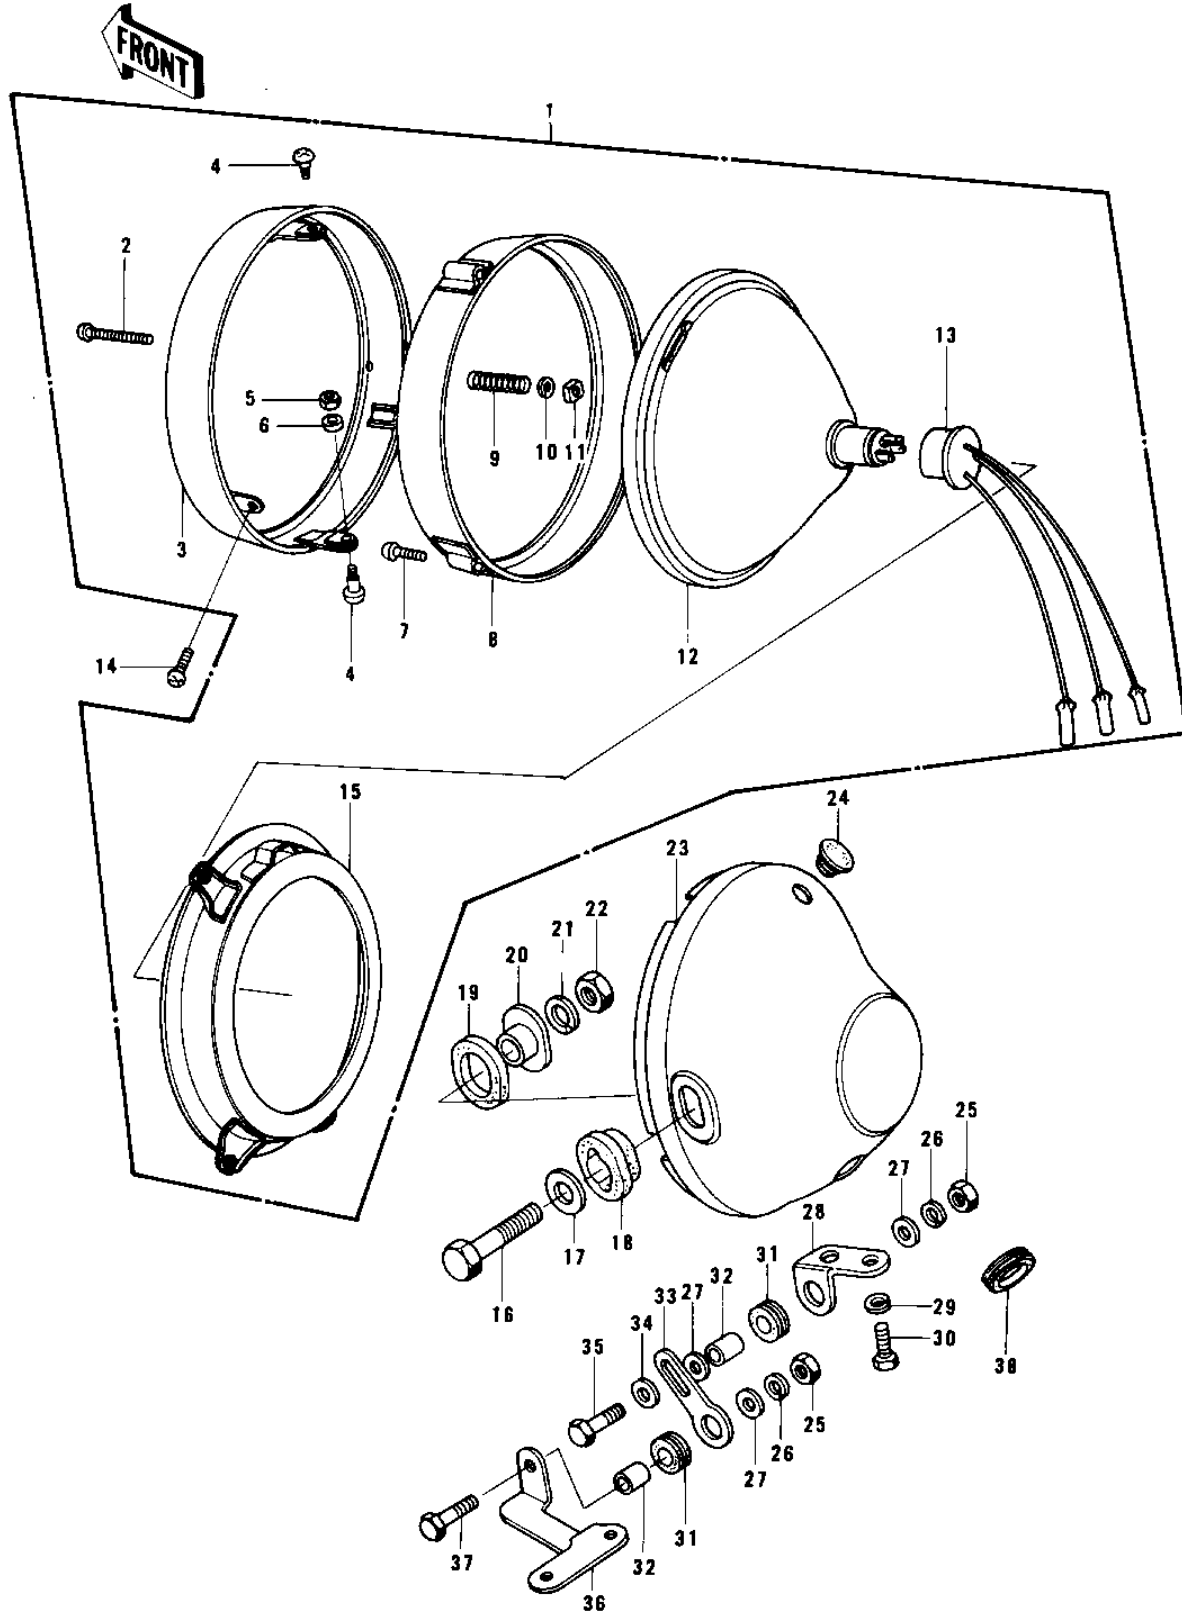

1979 KZ750-B4 PARTS DIAGRAM

HEADLIGHT

1979 KZ750-B4 PARTS LIST

HEADLIGHT

ITEM NAME	PART NUMBER	QUANTITY
LAMP UNIT,HEAD (Ref # 1)	23003-017	1
SCREW FORCUS ADJUST (Ref # 2)	23019-021	1
RIM,HEAD LAMP (Ref # 3)	23006-038	1
SCREW-PAN HEAD,5X12 (Ref # 4)	23019-023	2
NUT,HEAD LAMP RIM FIT (Ref # 5)	23020-023	2
WASHER-PLAIN,5MM (Ref # 6)	23021-012	2
SCREW PAN HEAD 3X12 (Ref # 7)	220B0312	2
RING,HEAD LAMP MOUNT (Ref # 8)	23072-001	1
SPRING FOCUS ADJUST (Ref # 9)	23014-005	1
WASHER (Ref # 10)	23021-004	1
NUT,4MM (Ref # 11)	23020-018	1
SEALD BEAM UNIT (Ref # 12)	23007-041	1
SOCKET ASSY,HEAD LAMP (Ref # 13)	23008-037	1
SCREW,PAN HEAD,5X14 (Ref # 14)	23019-022	2
RING,HEAD LAMP MOUNT (Ref # 15)	23074-001	1
BOLT,10MM (Ref # 16)	92007-024	2
WASHER-PLAIN,10MM (Ref # 17)	411D1000	2
DAMPER RUBBER (Ref # 18)	23066-022	2
DAMPER RUBBER (Ref # 19)	23066-021	2
COLLAR,HEAD LIGHT (Ref # 20)	23052-011	2
WASHER SPRING 10MM (Ref # 21)	461F1000	2
NUT 10MM (Ref # 22)	315B1000	2
BODY-COMP-HEAD LAMP (Ref # 23)	23005-1015-21	1
BODY-COMP-HEAD LAMP (Ref # 23)	23005-1015-21	1
PLUG REAR FENDER RUBB (Ref # 24)	92074-006	1
NUT 6MM (Ref # 25)	311B0600	2
WASHER SPRING 6MM (Ref # 26)	461F0600	2
WASHER 6.5X22X1.6T (Ref # 27)	92022-237	3
BRACKET,HEAD LIGHT (Ref # 28)	23064-021	1

1979 KZ750-B4 PARTS LIST

HEADLIGHT

ITEM NAME	PART NUMBER	QUANTITY
WASHER SPRING 8MM (Ref # 29)	461F0800	1
BOLT-SMALL-UPSET,8X16 (Ref # 30)	115G0816	1
DAMPER RUBBER,RR FENR (Ref # 31)	92075-209	2
COLLAR (Ref # 32)	92027-241	2
BRACKET,HEAD LIGHT (Ref # 33)	23064-022	1
WASHER PLAIN 6MM (Ref # 34)	410B0600	1
BOLT-UPSET (Ref # 35)	112G0630	1
BRACKET,HEAD LIGHT (Ref # 36)	23064-023	1
BOLT-UPSET (Ref # 37)	112G0625	1
GROMMET (Ref # 38)	92071-1008	1