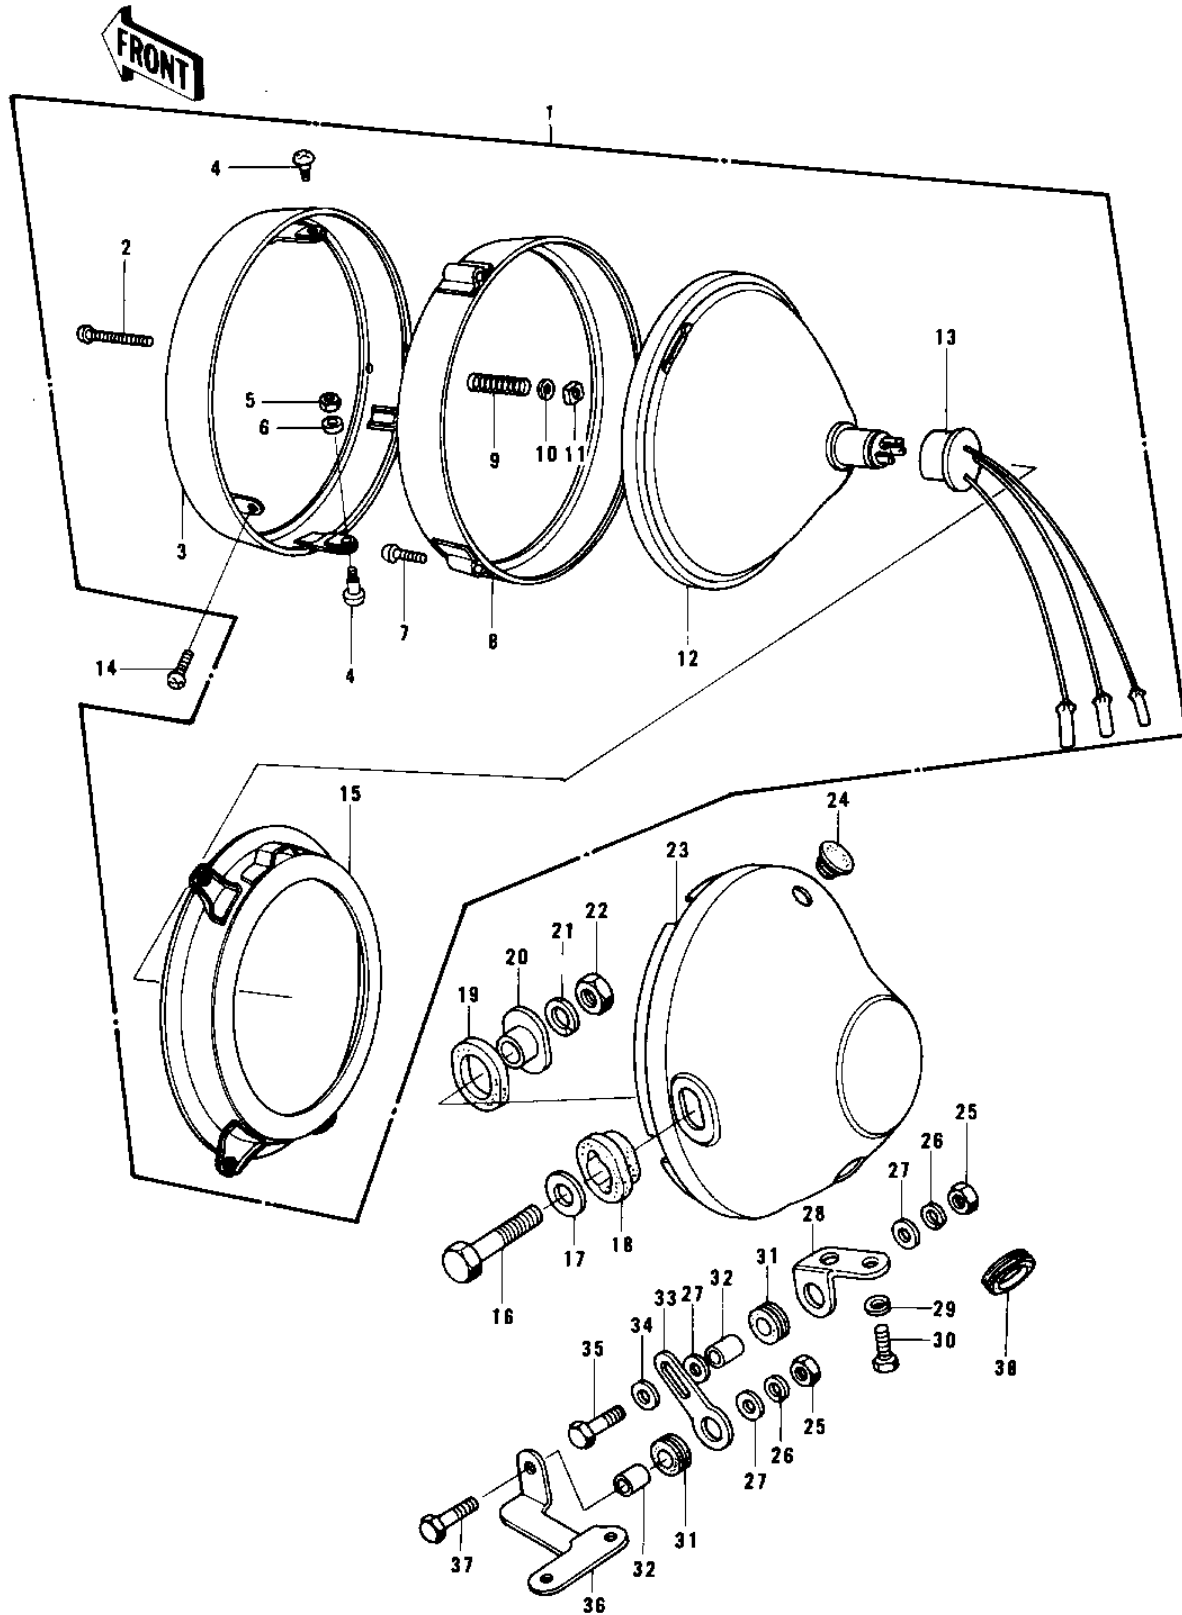

1979 KZ750-B4 PARTS DIAGRAM

HEADLIGHT

1979 KZ750-B4 PARTS LIST

HEADLIGHT

ITEM NAME	PART NUMBER	QUANTITY
LAMP UNIT,HEAD (Ref # 1)	23003-017	1
SCREW FORCUS ADJUST (Ref # 2)	23019-021	1
RIM,HEAD LAMP (Ref # 3)	23006-038	1
SCREW-PAN HEAD,5X12 (Ref # 4)	23019-023	2
NUT,HEAD LAMP RIM FIT (Ref # 5)	23020-023	2
WASHER-PLAIN,5MM (Ref # 6)	23021-012	2
SCREW PAN HEAD 3X12 (Ref # 7)	220B0312	2
RING,HEAD LAMP MOUNT (Ref # 8)	23072-001	1
SPRING FOCUS ADJUST (Ref # 9)	23014-005	1
WASHER (Ref # 10)	23021-004	1
NUT,4MM (Ref # 11)	23020-018	1
SEALD BEAM UNIT (Ref # 12)	23007-041	1
SOCKET ASSY,HEAD LAMP (Ref # 13)	23008-037	1
SCREW,PAN HEAD,5X14 (Ref # 14)	23019-022	2
RING,HEAD LAMP MOUNT (Ref # 15)	23074-001	1
BOLT,10MM (Ref # 16)	92007-024	2
WASHER-PLAIN,10MM (Ref # 17)	411D1000	2
DAMPER RUBBER (Ref # 18)	23066-022	2
DAMPER RUBBER (Ref # 19)	23066-021	2
COLLAR,HEAD LIGHT (Ref # 20)	23052-011	2
WASHER SPRING 10MM (Ref # 21)	461F1000	2
NUT 10MM (Ref # 22)	315B1000	2
BODY-COMP-HEAD LAMP (Ref # 23)	23005-1015-21	1
BODY-COMP-HEAD LAMP (Ref # 23)	23005-1015-21	1
PLUG REAR FENDER RUBB (Ref # 24)	92074-006	1
NUT 6MM (Ref # 25)	311B0600	2
WASHER SPRING 6MM (Ref # 26)	461F0600	2
WASHER 6.5X22X1.6T (Ref # 27)	92022-237	3
BRACKET,HEAD LIGHT (Ref # 28)	23064-021	1

1979 KZ750-B4 PARTS LIST

HEADLIGHT

ITEM NAME	PART NUMBER	QUANTITY
WASHER SPRING 8MM (Ref # 29)	461F0800	1
BOLT-SMALL-UPSET,8X16 (Ref # 30)	115G0816	1
DAMPER RUBBER,RR FENR (Ref # 31)	92075-209	2
COLLAR (Ref # 32)	92027-241	2
BRACKET,HEAD LIGHT (Ref # 33)	23064-022	1
WASHER PLAIN 6MM (Ref # 34)	410B0600	1
BOLT-UPSET (Ref # 35)	112G0630	1
BRACKET,HEAD LIGHT (Ref # 36)	23064-023	1
BOLT-UPSET (Ref # 37)	112G0625	1
GROMMET (Ref # 38)	92071-1008	1