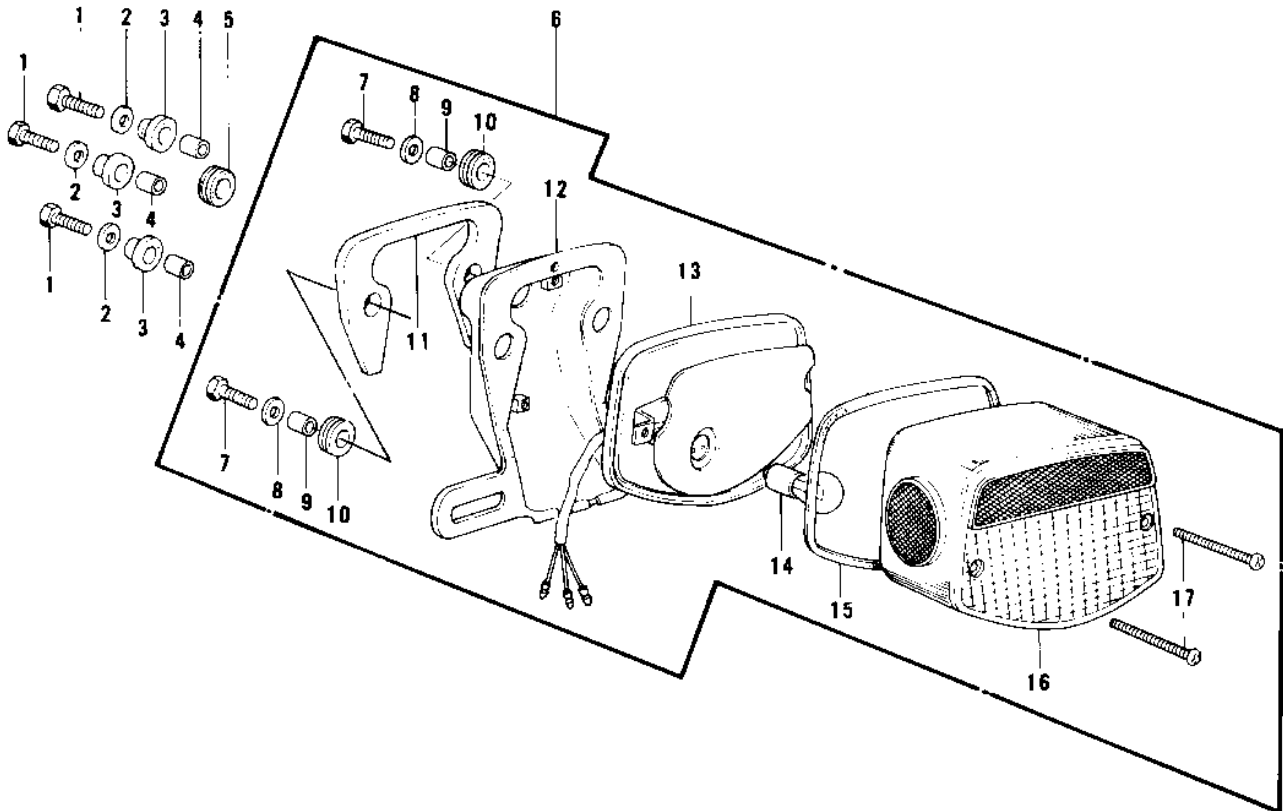

1978 KZ750-B3 PARTS DIAGRAM

TAILLIGHT (KZ750-B1/B2/B3)

1978 KZ750-B3 PARTS LIST

TAILLIGHT (KZ750-B1/B2/B3)

ITEM NAME	PART NUMBER	QUANTITY
BOLT-UPSET,6X20 (Ref # 1)	112G0620	3
WASHER 6.5X20X1.6T (Ref # 2)	92022-125	3
DAMPER RUBBER (Ref # 3)	92075-112	3
COLLAR 6.8X10X10.5 (Ref # 4)	92027-120	3
GROMMET (Ref # 5)	92071-059	1
LIGHT ASSY,TAIL (Ref # 6)	23024-066	1
BOLT 6X22 (Ref # 7)	112B0622	2
WASHER 6.5X20X1.6T (Ref # 8)	92022-125	2
COLLAR,6.8X10X8.5 (Ref # 9)	92027-129	2
DAMPER RUBBER (Ref # 10)	23066-020	2
DAMPER RUBBER (Ref # 11)	23066-019	1
BRACKET,LICENSE PLATE (Ref # 12)	23036-045	1
CASE,TAIL LIGHT (Ref # 13)	23027-041	1
BULB,12V 32/3CP (Ref # 14)	92069-059	1
GASKET,TAIL LENS (Ref # 15)	23028-021	1
LENS,TAIL LAMP (Ref # 16)	23026-034	1
SCREW-PAN-CROS (Ref # 17)	220R0460	2