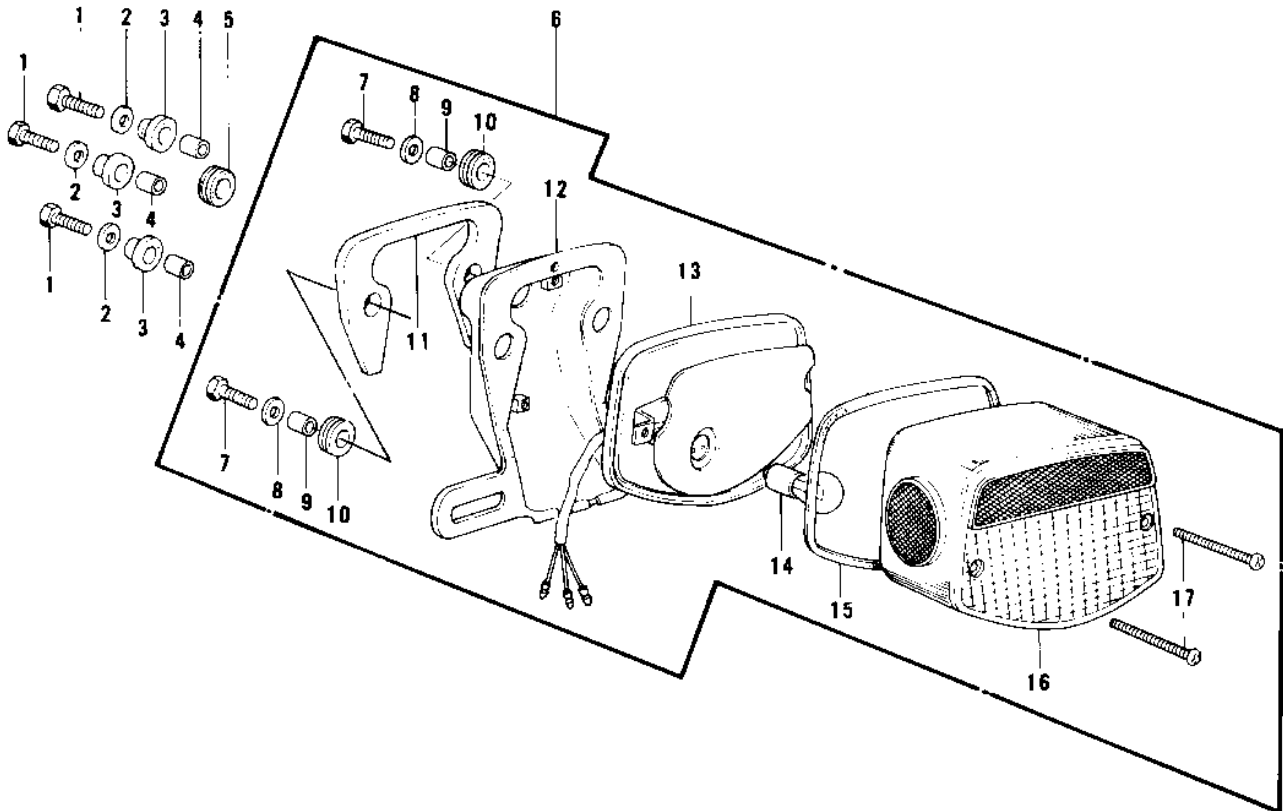

1979 KZ750-B4 PARTS DIAGRAM

TAILLIGHT (KZ750-B1/B2/B3)

1979 KZ750-B4 PARTS LIST

TAILLIGHT (KZ750-B1/B2/B3)

ITEM NAME	PART NUMBER	QUANTITY
BOLT-UPSET,6X20 (Ref # 1)	112G0620	3
WASHER 6.5X20X1.6T (Ref # 2)	92022-125	3
DAMPER RUBBER (Ref # 3)	92075-112	3
COLLAR 6.8X10X10.5 (Ref # 4)	92027-120	3
GROMMET (Ref # 5)	92071-059	1
LIGHT ASSY,TAIL (Ref # 6)	23024-066	1
BOLT 6X22 (Ref # 7)	112B0622	2
WASHER 6.5X20X1.6T (Ref # 8)	92022-125	2
COLLAR,6.8X10X8.5 (Ref # 9)	92027-129	2
DAMPER RUBBER (Ref # 10)	23066-020	2
DAMPER RUBBER (Ref # 11)	23066-019	1
BRACKET,LICENSE PLATE (Ref # 12)	23036-045	1
CASE,TAIL LIGHT (Ref # 13)	23027-041	1
BULB,12V 32/3CP (Ref # 14)	92069-059	1
GASKET,TAIL LENS (Ref # 15)	23028-021	1
LENS,TAIL LAMP (Ref # 16)	23026-034	1
SCREW-PAN-CROS (Ref # 17)	220R0460	2