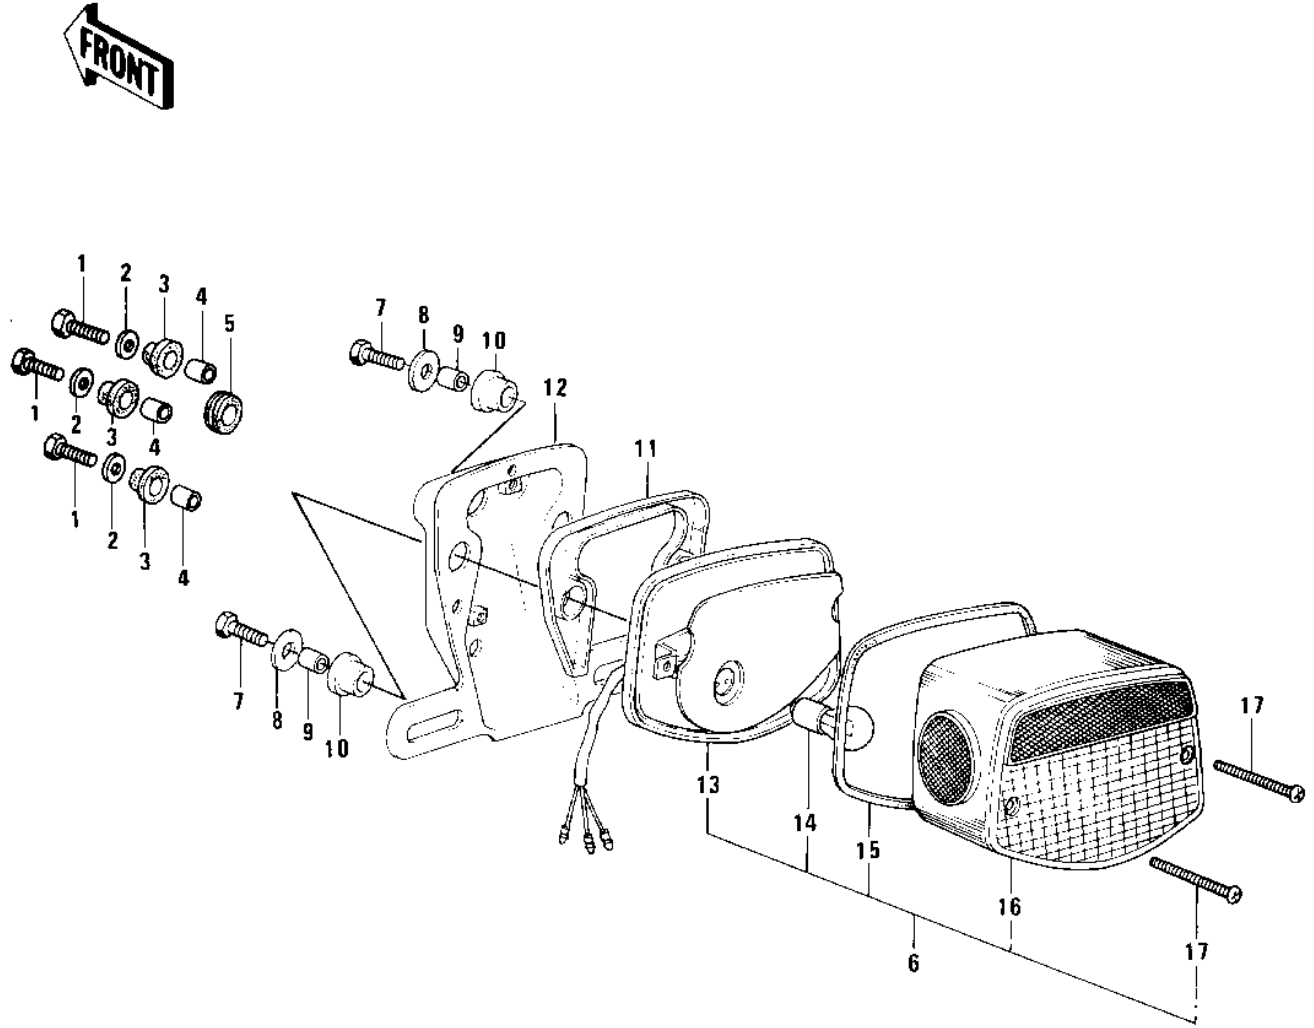

# 1978 KZ750-B3 PARTS DIAGRAM

TAILLIGHT (KZ750-B4)

## 1978 KZ750-B3 PARTS LIST

### TAILLIGHT (KZ750-B4)

ITEM NAME	PART NUMBER	QUANTITY
BOLT-UPSET,6X20 (Ref # 1)	112G0620	3
WASHER 6.5X20X1.6T (Ref # 2)	92022-125	3
DAMPER RUBBER (Ref # 3)	92075-112	3
COLLAR 6.8X10X10.5 (Ref # 4)	92027-120	3
GROMMET (Ref # 5)	92071-059	1
TAIL LAMP UNIT (Ref # 6)	23025-064	1
BOLT 6X22 (Ref # 7)	112B0622	2
WASHER 6.5X20X1.6T (Ref # 8)	92022-125	2
COLLAR 6.8X10X14.5 (Ref # 9)	92027-156	2
DAMPER RUBBER (Ref # 10)	92075-1092	2
DAMPER RUBBER,TAIL (Ref # 11)	92075-1103	1
BRACKET,TAIL LAMP (Ref # 12)	23036-1011	1
CASE,TAIL LIGHT (Ref # 13)	23027-041	1
BULB,12V 32/3CP (Ref # 14)	92069-059	1
GASKET,TAIL LENS (Ref # 15)	23028-021	1
LENS,TAIL LAMP (Ref # 16)	23026-034	1
SCREW-PAN-CROS (Ref # 17)	220R0460	2