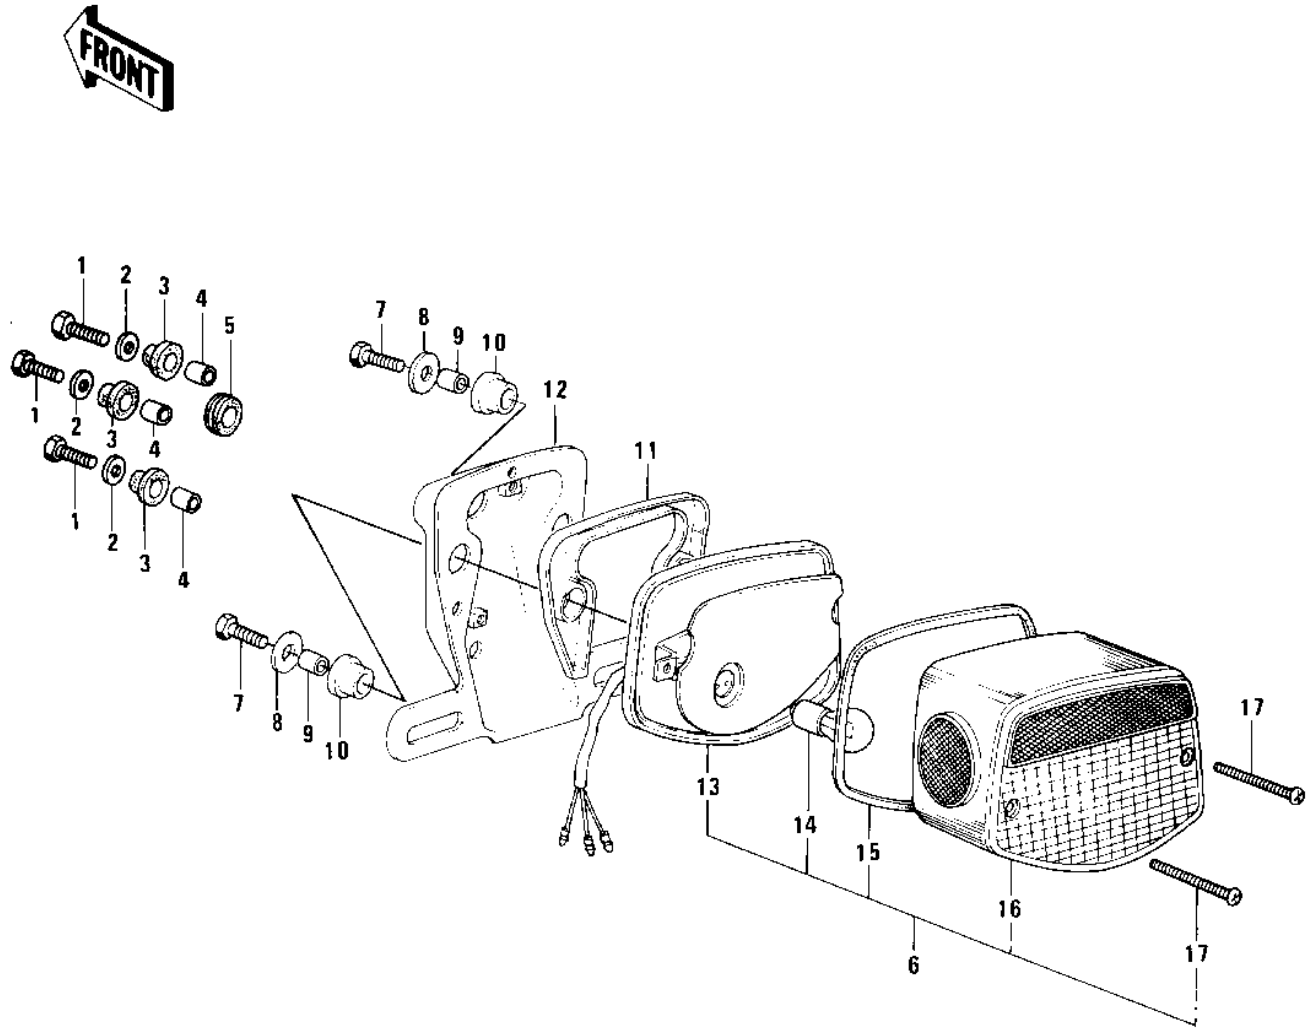

# 1979 KZ750-B4 PARTS DIAGRAM

TAILLIGHT (KZ750-B4)

## 1979 KZ750-B4 PARTS LIST

### TAILLIGHT (KZ750-B4)

ITEM NAME	PART NUMBER	QUANTITY
BOLT-UPSET,6X20 (Ref # 1)	112G0620	3
WASHER 6.5X20X1.6T (Ref # 2)	92022-125	3
DAMPER RUBBER (Ref # 3)	92075-112	3
COLLAR 6.8X10X10.5 (Ref # 4)	92027-120	3
GROMMET (Ref # 5)	92071-059	1
TAIL LAMP UNIT (Ref # 6)	23025-064	1
BOLT 6X22 (Ref # 7)	112B0622	2
WASHER 6.5X20X1.6T (Ref # 8)	92022-125	2
COLLAR 6.8X10X14.5 (Ref # 9)	92027-156	2
DAMPER RUBBER (Ref # 10)	92075-1092	2
DAMPER RUBBER,TAIL (Ref # 11)	92075-1103	1
BRACKET,TAIL LAMP (Ref # 12)	23036-1011	1
CASE,TAIL LIGHT (Ref # 13)	23027-041	1
BULB,12V 32/3CP (Ref # 14)	92069-059	1
GASKET,TAIL LENS (Ref # 15)	23028-021	1
LENS,TAIL LAMP (Ref # 16)	23026-034	1
SCREW-PAN-CROS (Ref # 17)	220R0460	2