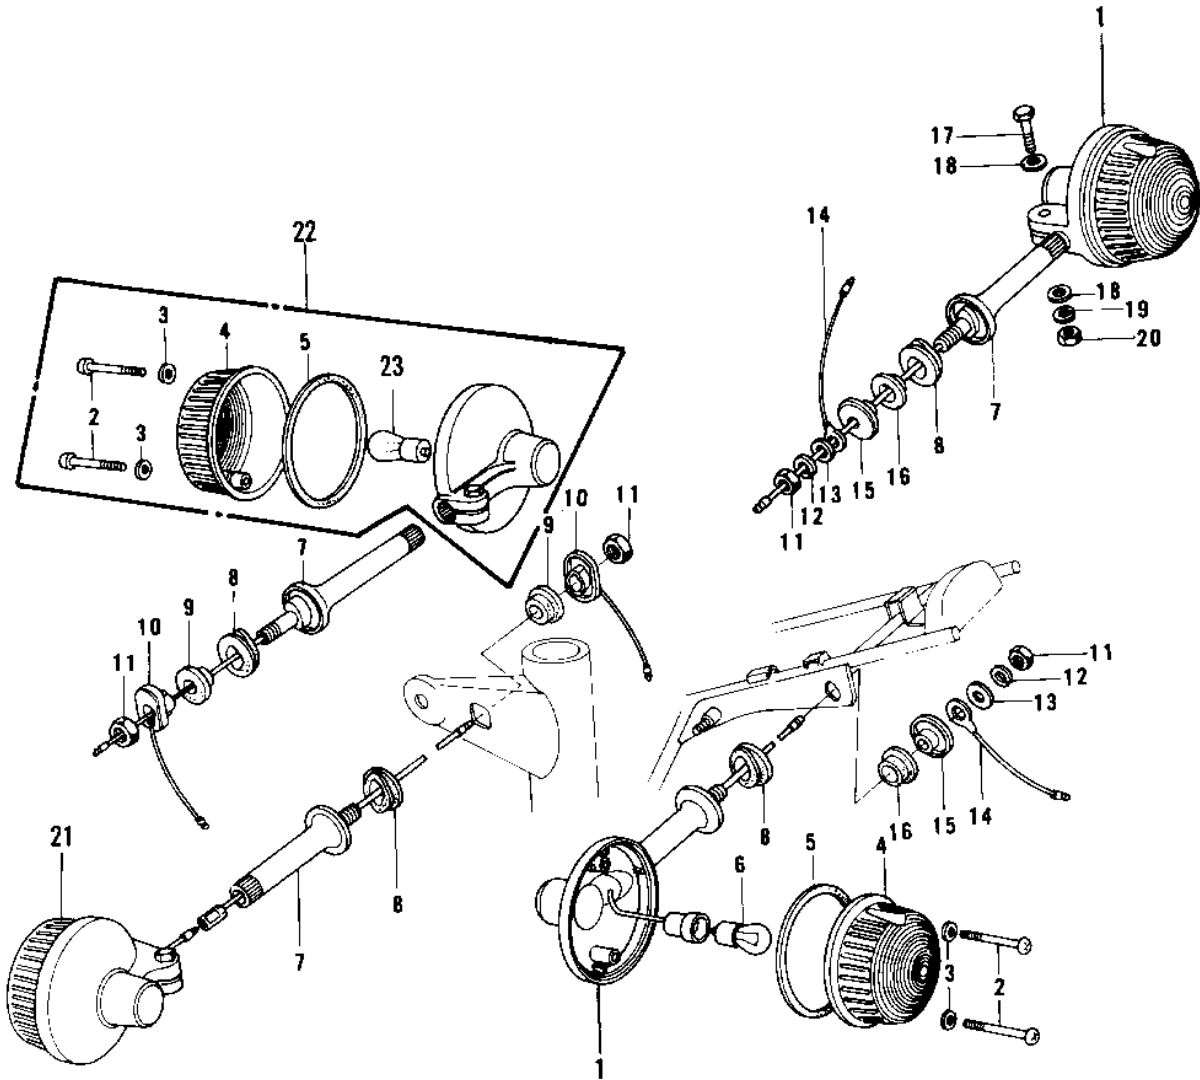

# 1978 KZ750-B3 PARTS DIAGRAM

## TURN SIGNALS

# 1978 KZ750-B3 PARTS LIST

## TURN SIGNALS

ITEM NAME	PART NUMBER	QUANTITY
LAMP ASSY,TURN SIGNAL (Ref # 1)	23040-034	2
LAMP-TURN SIGNAL (Ref # 1)	23040-029	2
SCREW-PAN HEAD,4X35 (Ref # 2)	220E0435A	8
WASHER-PLAIN,4MM (Ref # 3)	23058-002	8
LENS-SIGNAL LAMP (Ref # 4)	23048-1024	4
LENS-SIGNAL LAMP (Ref # 4)	23048-1024	4
GASKET,TURN SIG LAMP (Ref # 5)	23050-002	4
BULB 12V 32CP (Ref # 6)	92069-055	2
BRACKET-TURN SIG LAMP (Ref # 7)	23078-001	4
BRACKET,TURN SIGNAL.L (Ref # 7)	23051-053	4
DAMPER RUBBER (Ref # 8)	92075-128	4
DAMPER RUBBER A (Ref # 9)	23066-001	2
COLLAR (Ref # 10)	23076-005	2
NUT 10MM (Ref # 11)	315B1000	4
WASHER SPRING 10MM (Ref # 12)	461F1000	2
WASHER,PLAIN (Ref # 13)	92022-239	2
LEAD WIRE,SIGNAL LAMP (Ref # 14)	26011-063	2
COLLAR (Ref # 15)	92027-147	2
DAMPER RUBBER,SIG LM (Ref # 16)	92075-158	2
BOLT-UPSET (Ref # 17)	112G0630	4
WASHER PLAIN 6MM (Ref # 18)	411B0600	8
WASHER SPRING 6MM (Ref # 19)	461F0600	4
NUT 6MM (Ref # 20)	311B0600	4
LAMP ASSY,TURN SIGNAL (Ref # 21)	23040-034	1
LIGHT ASSY,TRN,SG,L.H (Ref # 21)	23040-1006	1
LAMP ASSY,TURN SIGNAL (Ref # 22)	23040-034	1
LIGHT ASSY,TRN SG,R.H (Ref # 22)	23040-1005	1
BULB 12V 32CP (Ref # 23)	92069-055	2
BULB,12V 23/8W (Ref # 23)	92069-060	2