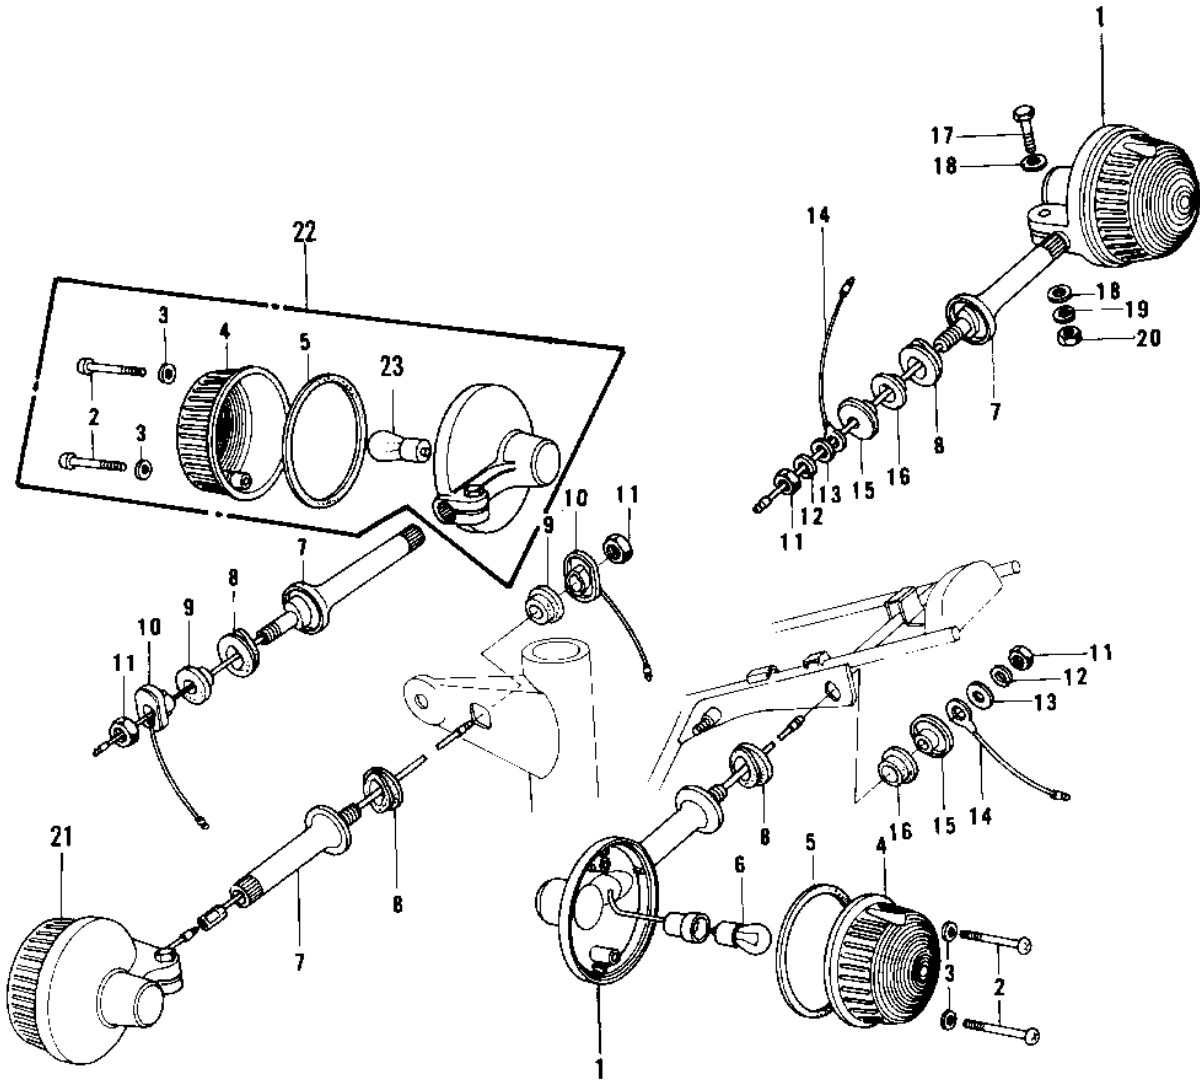

# 1979 KZ750-B4 PARTS DIAGRAM

## TURN SIGNALS

# 1979 KZ750-B4 PARTS LIST

## TURN SIGNALS

ITEM NAME	PART NUMBER	QUANTITY
LAMP ASSY,TURN SIGNAL (Ref # 1)	23040-034	2
LAMP-TURN SIGNAL (Ref # 1)	23040-029	2
SCREW-PAN HEAD,4X35 (Ref # 2)	220E0435A	8
WASHER-PLAIN,4MM (Ref # 3)	23058-002	8
LENS-SIGNAL LAMP (Ref # 4)	23048-1024	4
LENS-SIGNAL LAMP (Ref # 4)	23048-1024	4
GASKET,TURN SIG LAMP (Ref # 5)	23050-002	4
BULB 12V 32CP (Ref # 6)	92069-055	2
BRACKET-TURN SIG LAMP (Ref # 7)	23078-001	4
BRACKET,TURN SIGNAL.L (Ref # 7)	23051-053	4
DAMPER RUBBER (Ref # 8)	92075-128	4
DAMPER RUBBER A (Ref # 9)	23066-001	2
COLLAR (Ref # 10)	23076-005	2
NUT 10MM (Ref # 11)	315B1000	4
WASHER SPRING 10MM (Ref # 12)	461F1000	2
WASHER,PLAIN (Ref # 13)	92022-239	2
LEAD WIRE,SIGNAL LAMP (Ref # 14)	26011-063	2
COLLAR (Ref # 15)	92027-147	2
DAMPER RUBBER,SIG LM (Ref # 16)	92075-158	2
BOLT-UPSET (Ref # 17)	112G0630	4
WASHER PLAIN 6MM (Ref # 18)	411B0600	8
WASHER SPRING 6MM (Ref # 19)	461F0600	4
NUT 6MM (Ref # 20)	311B0600	4
LAMP ASSY,TURN SIGNAL (Ref # 21)	23040-034	1
LIGHT ASSY,TRN,SG,L.H (Ref # 21)	23040-1006	1
LAMP ASSY,TURN SIGNAL (Ref # 22)	23040-034	1
LIGHT ASSY,TRN SG,R.H (Ref # 22)	23040-1005	1
BULB 12V 32CP (Ref # 23)	92069-055	2
BULB,12V 23/8W (Ref # 23)	92069-060	2