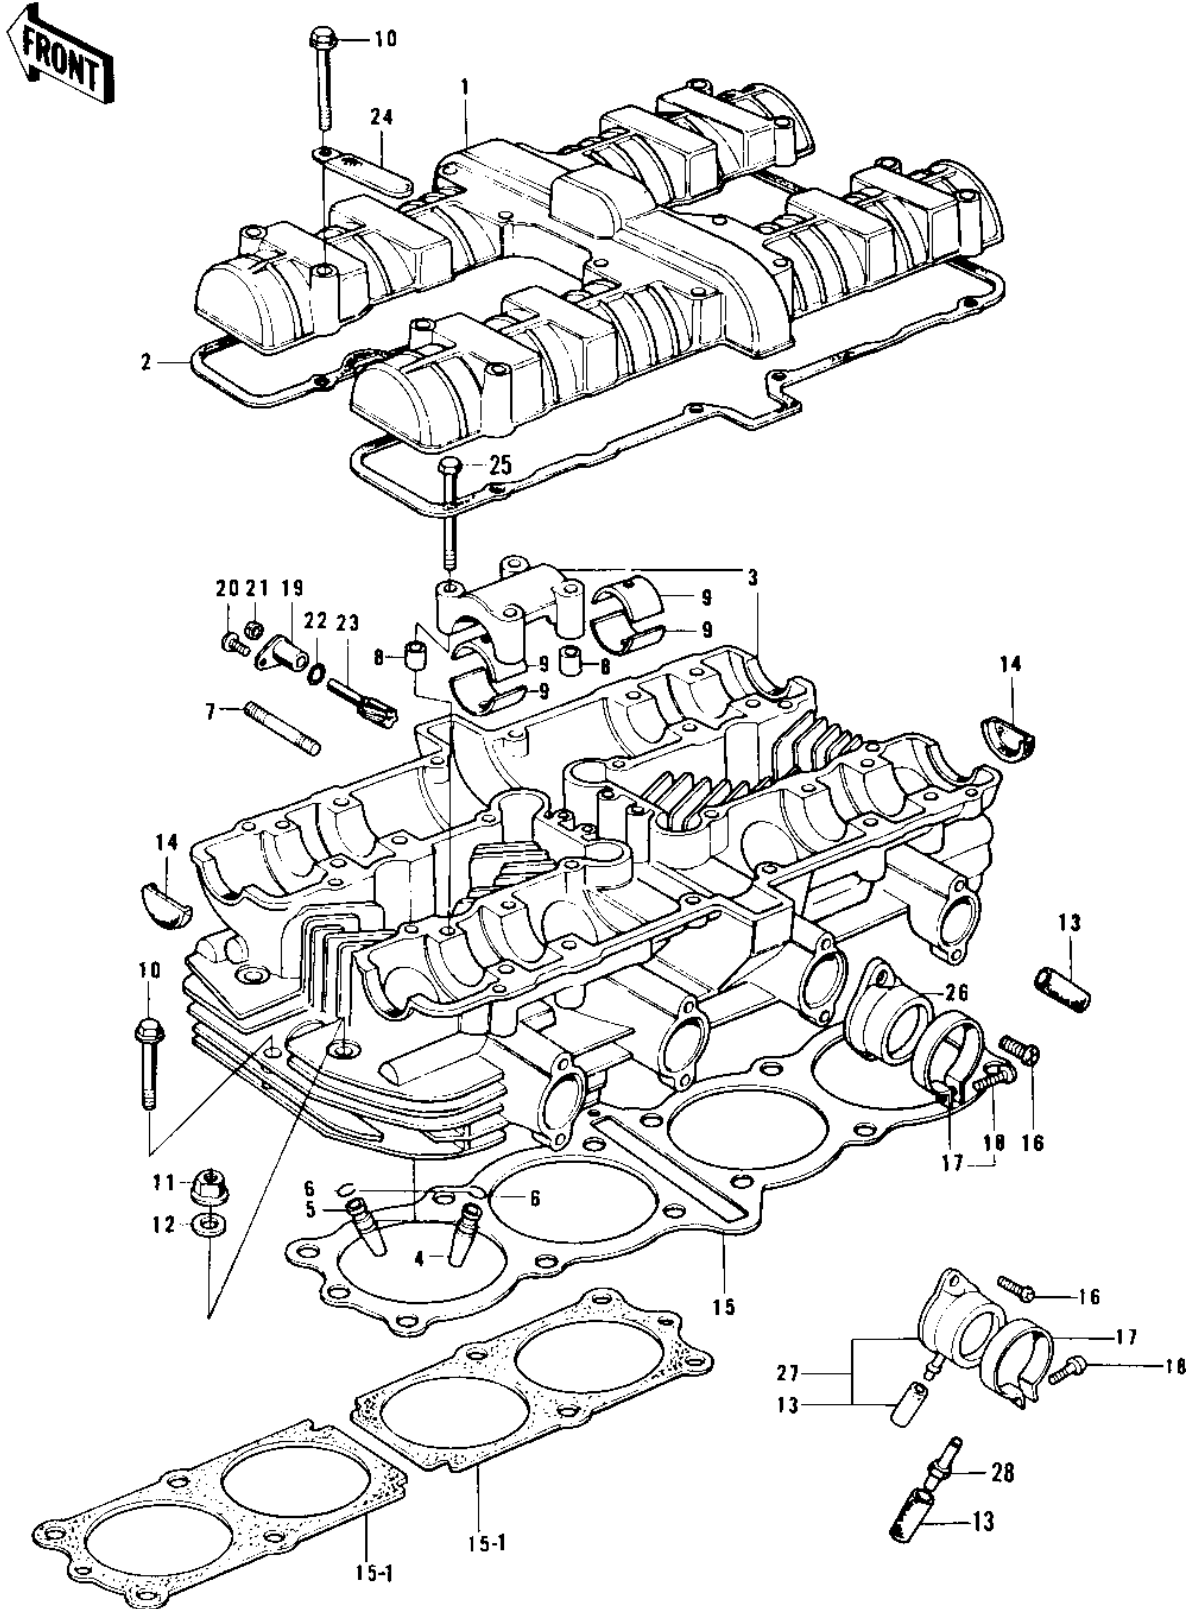

1974 Z1 PARTS DIAGRAM

CYLINDER HEAD/COVER

1974 Z1 PARTS LIST

CYLINDER HEAD/COVER

ITEM NAME	PART NUMBER	QUANTITY
COVER,CYLINDER HEAD (Ref # 1)	14025-1119	
COVER,CYLINDER HEAD (Ref # 1)	11022-012-2H	
GASKET,CYL HEAD COVER (Ref # 2)	11023-006	
CYLINDER HEAD (Ref # 3)	11002-012	
CYLINDER HEAD,BARREL (Ref # 3)	11002-016-2H	
GUIDE,INLET VALVE (Ref # 4)	12013-001	
GUIDE,INLET VALVE (Ref # 4)	12013-001	
GUIDE, EXHAUST VALVE (Ref # 5)	12013-002	
GUIDE, EXHAUST VALVE (Ref # 5)	12013-002	
CIRCLIP-VALVE (Ref # 6)	92036-023	
CIRCLIP-VALVE (Ref # 6)	92036-023	
STUD,6X46 (Ref # 7)	92004-049	
PIN-DOWEL (Ref # 8)	92042-007	
BUSHING,CAMSHAFT (Ref # 9)	13034-030	
BOLT,HEX HEAD,6X45 (Ref # 10)	92003-092	
NUT,CYLINDER HEAD (Ref # 11)	92015-076	
NUT,CYLINDER HEAD (Ref # 11)	92015-076	
WASHER,PLAIN,10MM (Ref # 12)	92022-215	
RUBBER PLUG (Ref # 13)	92068-006	
PLUG,CAM SHAFT (Ref # 14)	92066-017	
GASKET,CYLINDER HEAD (Ref # 15)	11004-052	
GASKET,CYLINDER HEAD (Ref # 15-1)	11004-066	
SCREW PAN HEAD 6X18 (Ref # 16)	220B0618	
CLAMP,HOLDER (Ref # 17)	92037-077	
SCREW PAN HEAD 5X20 (Ref # 18)	220B0520	
GUIDE,TACHOMETER GEAR (Ref # 19)	92087-5001	
SCREW PAN HEAD 6X12 (Ref # 20)	220B0612	
OIL SEAL (Ref # 21)	92050-075	
"O"RING 10MM (Ref # 22)	670B1510	

1974 Z1 PARTS LIST

CYLINDER HEAD/COVER

ITEM NAME	PART NUMBER	QUANTITY
GEAR,TACHOMETER,10T (Ref # 23)	13223-011	
CLAMP,WIRING HARNESS (Ref # 24)	21126-008	
BOLT,HEX HEAD,6X45 (Ref # 25)	92003-092	
HOLDER-R.H CARBRETOR (Ref # 26)	16065-028	
HOLDER-R.H CARBRETOR (Ref # 26)	16065-028	
HOLDER-R.H CARBRETOR (Ref # 26)	16065-028	
HOLDER-R.H CARBRETOR (Ref # 27)	16065-028	
HOLDER,CARBURETOR,L.H (Ref # 27)	16065-029	
HOLDER,CARBURETOR,L.H (Ref # 27)	16065-029	
NIPPLE (Ref # 28)	92005-005	