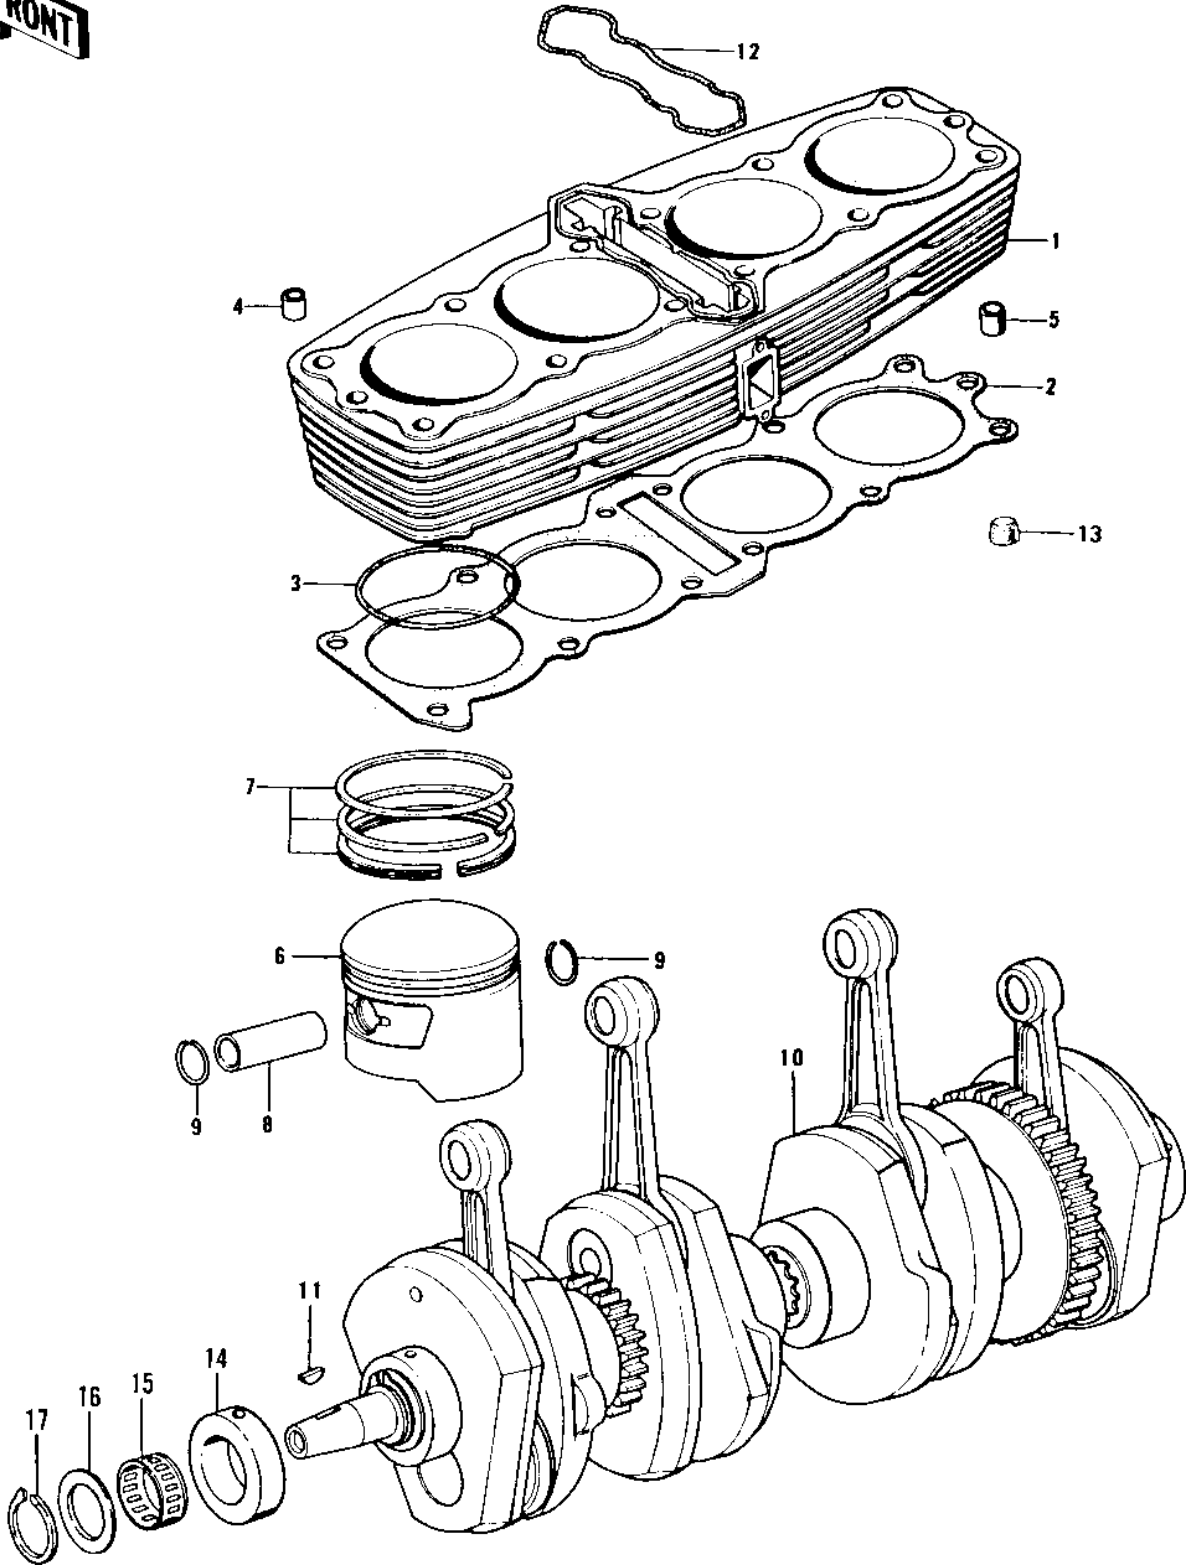

# 1974 Z1 PARTS DIAGRAM

CYLINDER/PISTONS/CRANKSHAFT

# 1974 Z1 PARTS LIST

## CYLINDER/PISTONS/CRANKSHAFT

ITEM NAME	PART NUMBER	QUANTITY
CYLINDER (Ref # 1)	11005-136	
CYLINDER (Ref # 1)	11005-136	
CYLINDER,BARREL (Ref # 1)	11005-136-2H	
GASKET,CYLINDER BASE (Ref # 2)	11009-030	
"O" RING,73MM (Ref # 3)	92055-054	
PIN,DOWEL,10X8.2X14 (Ref # 4)	92043-1037	
PIN,11X14X12.3 (Ref # 5)	92043-1266	
PISTON,STD (Ref # 6)	13001-054	
PISTON,0.020 0.S (Ref # 6)	13029-058	
PISTON,0.040'0.S (Ref # 6)	13027-056	
RING SET,STD (Ref # 7)	13008-5005	
RING SET,0.020'0.S (Ref # 7)	13025-5004	
RING SET,0.040'0.S (Ref # 7)	13024-5005	
PIN-PISTON (Ref # 8)	13002-022	
CIRCLIP,PISTON PIN (Ref # 9)	92036-021	
CRANK&CONROD ASSY (Ref # 10)	13031-043	
WOODRUFF KEY (Ref # 11)	92038-001	
GASKET,CYLINDER RUBER (Ref # 12)	92055-062	
RUBBER PLUG,CYLINDER (Ref # 13)	92074-030	
BUSHING,CRANKSHAFT (Ref # 14)	92028-121	
BRG,N,PK304016.8X3 (Ref # 15)	92046-063	
WASHER,THRUST (Ref # 16)	92026-079	
CIRCLIP,30MM (Ref # 17)	480J3000	