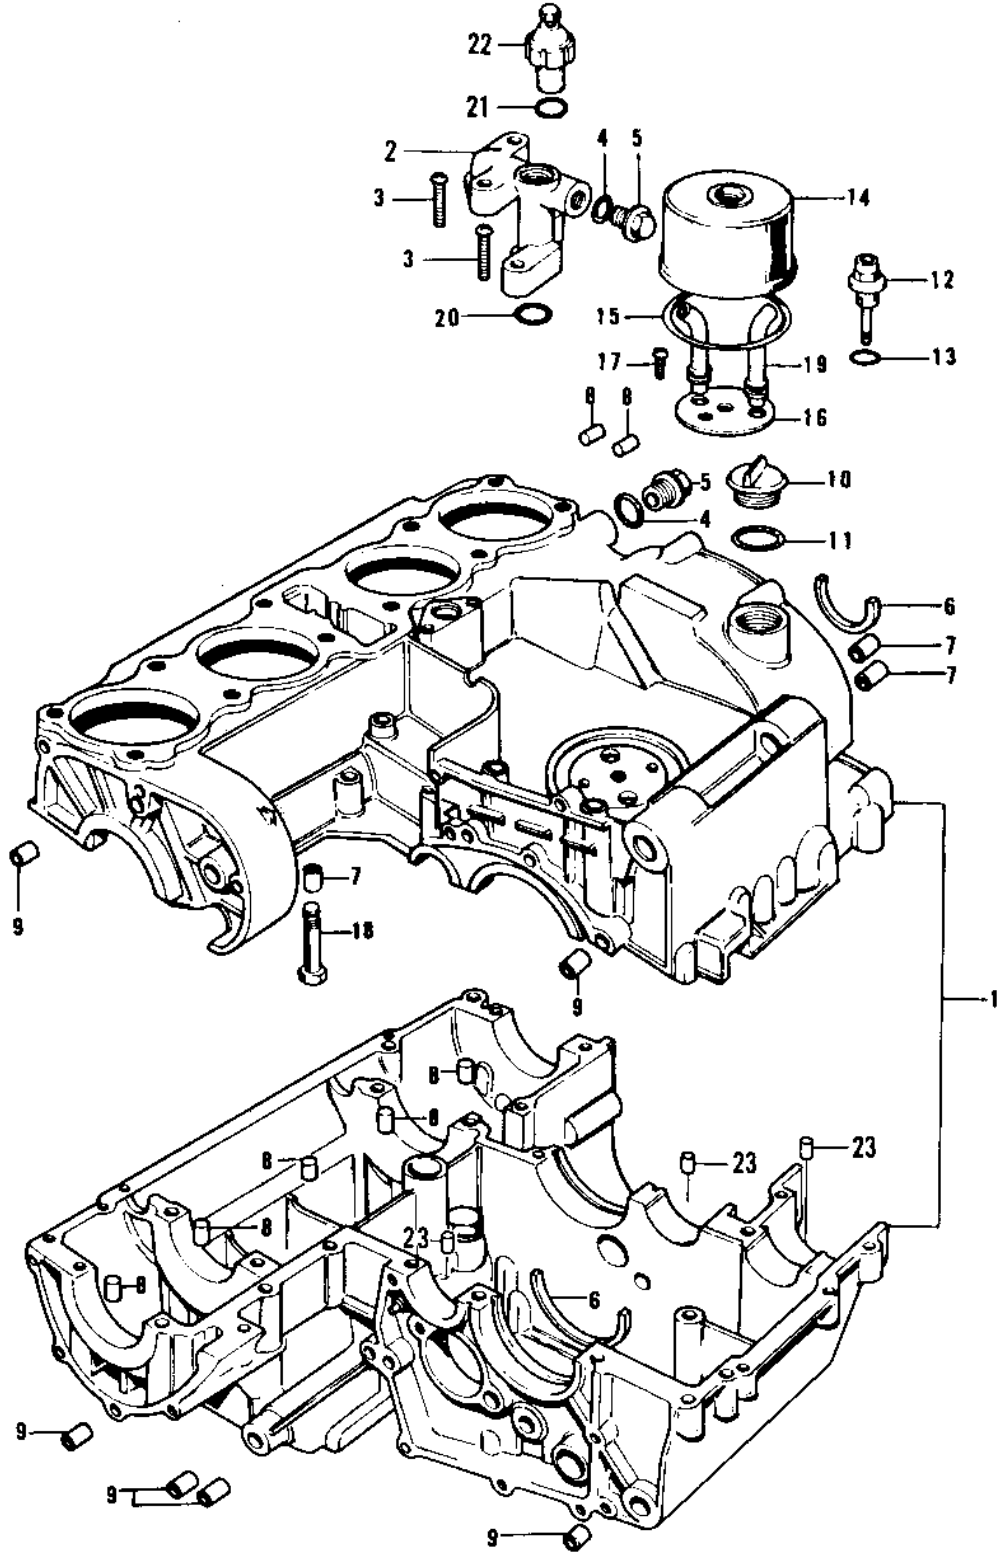

1975 Z1 PARTS DIAGRAM

CRANKCASE/BREATHER COVER

1975 Z1 PARTS LIST

CRANKCASE/BREATHER COVER

ITEM NAME	PART NUMBER	QUANTITY
CRANKCASE SET (Ref # 1)	14001-5022	
CRANKCASE SET (Ref # 1)	14001-5022	
CRANKCASE SET (Ref # 1)	14001-5022	
CRANKCASE SET (Ref # 1)	14001-5025	
CRANKCASE SET (Ref # 1)	14001-5025	
CRANKCASE SET (Ref # 1)	14001-5025	
PIPE (Ref # 2)	16109-003	
SCREW PAN HEAD 6X35 (Ref # 3)	220B0635	
BOLT,HEX HEAD,6X35 (Ref # 3)	92001-164	
"O" RING,15MM (Ref # 4)	670B2015	
PLUG (Ref # 5)	92066-021	
RING,POSITION (Ref # 6)	14013-1004	
PIN,DOWEL,10X8.2X14 (Ref # 7)	92043-1037	
PIN,DOWEL,6X14 (Ref # 8)	610A0614	
PIN-DOWEL (Ref # 9)	92042-007	
PLUG,OIL FILLER (Ref # 10)	16115-013	
"O" RING,31MM (Ref # 11)	92055-049	
BOLT,BREATHER FITTING (Ref # 12)	92003-098	
"O" RING,16MM (Ref # 13)	670B2016	
BODY,BREATHER (Ref # 14)	14070-003	
"O" RING,91MM (Ref # 15)	92055-052	
PLATE,BREATHER (Ref # 16)	14068-007	
PLATE,BREATHER (Ref # 16)	14068-007	
SCREW PAN HEAD 6X18 (Ref # 17)	220B0618	
BOLT,HEX HEAD,8X72 (Ref # 18)	92003-107	
PIPE,BREATHER PLATE (Ref # 19)	92059-118	
"O" RING,18MM (Ref # 20)	670B2018	
"O" RING (Ref # 21)	92055-055	
SWITCH,OIL PRESSURE (Ref # 22)	16144-002	