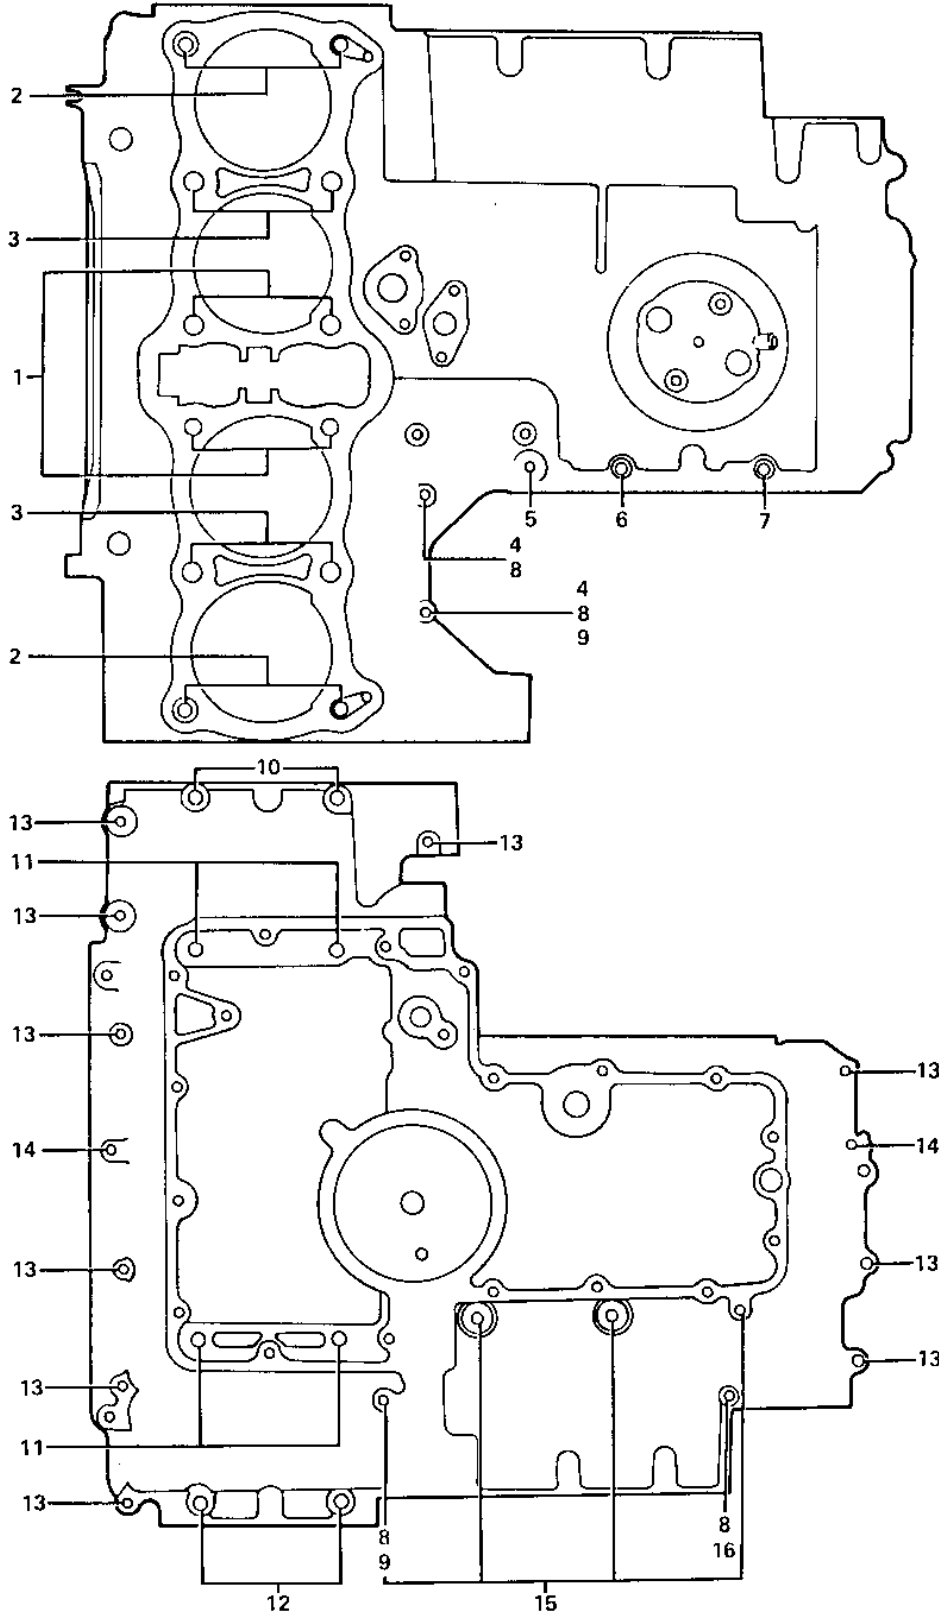

1974 Z1 PARTS DIAGRAM

CRANKCASE BOLT & STUD PATTERN

1974 Z1 PARTS LIST

CRANKCASE BOLT & STUD PATTERN

ITEM NAME	PART NUMBER	QUANTITY
STUD,10X190 (Ref # 1)	92004-1002	
STUD,10X133 (Ref # 1)	92004-1004	
STUD,10X158 (Ref # 2)	92004-1003	
STUD,10X158 (Ref # 2)	92004-1003	
STUD,10X133 (Ref # 3)	92004-1004	
STUD,10X190 (Ref # 3)	92004-1002	
BOLT,HEX HEAD,6X41 (Ref # 4)	92003-109	
BOLT,HEX HEAD,6X54 (Ref # 5)	92003-110	
BOLT,HEX HEAD,6X99 (Ref # 6)	92003-111	
BOLT,HEX HEAD,6X116 (Ref # 7)	92003-113	
CLAMP,WIRING HARNESS (Ref # 8)	21126-008	
WASHER PLAIN 6MM (Ref # 9)	410B0600	
BOLT-FLANGED,8X95 (Ref # 10)	130P0895	
BOLT,HEX HEAD,8X72 (Ref # 11)	92003-107	
BOLT,HEX HEAD,8X81 (Ref # 12)	92003-108	
BOLT,HEX HEAD,6X41 (Ref # 13)	92003-109	
BOLT,HEX HEAD,6X54 (Ref # 14)	92003-110	
BOLT-FLANGED,6X95 (Ref # 15)	130G0695	
BOLT-FLANGED,6X70 (Ref # 16)	130G0670	