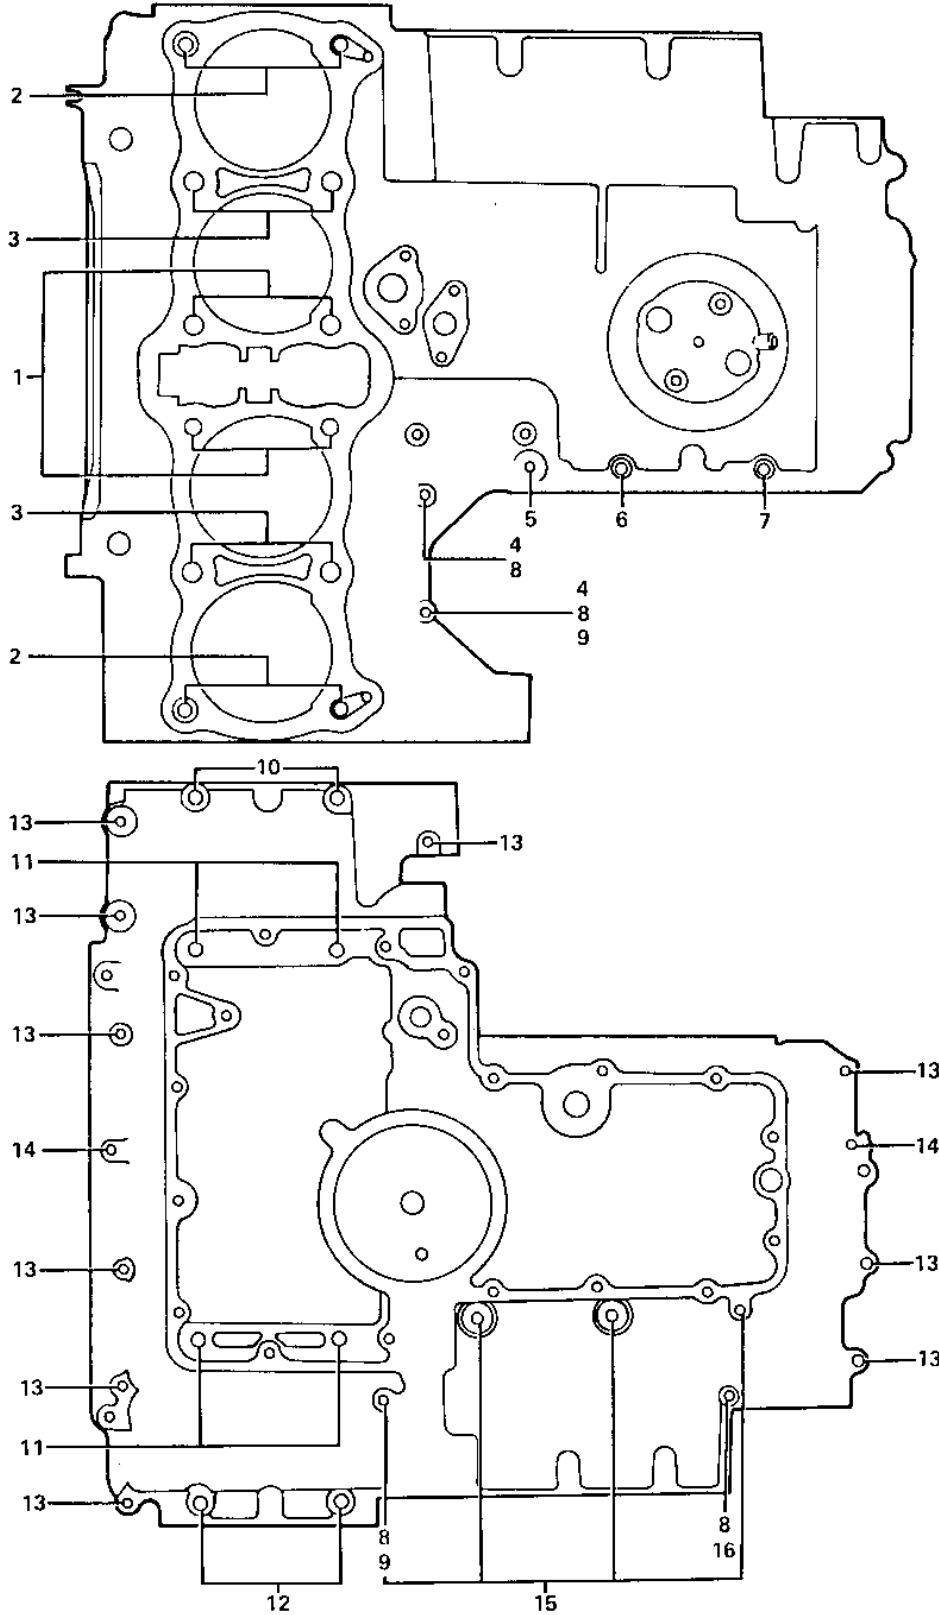

1974 Z1 PARTS DIAGRAM

CRANKCASE BOLT & STUD PATTERN

1974 Z1 PARTS LIST

CRANKCASE BOLT & STUD PATTERN

ITEM NAME	PART NUMBER	QUANTITY
STUD,10X190 (Ref # 1)	92004-1002	
STUD,10X133 (Ref # 1)	92004-1004	
STUD,10X158 (Ref # 2)	92004-1003	
STUD,10X158 (Ref # 2)	92004-1003	
STUD,10X133 (Ref # 3)	92004-1004	
STUD,10X190 (Ref # 3)	92004-1002	
BOLT,HEX HEAD,6X41 (Ref # 4)	92003-109	
BOLT,HEX HEAD,6X54 (Ref # 5)	92003-110	
BOLT,HEX HEAD,6X99 (Ref # 6)	92003-111	
BOLT,HEX HEAD,6X116 (Ref # 7)	92003-113	
CLAMP,WIRING HARNESS (Ref # 8)	21126-008	
WASHER PLAIN 6MM (Ref # 9)	410B0600	
BOLT-FLANGED,8X95 (Ref # 10)	130P0895	
BOLT,HEX HEAD,8X72 (Ref # 11)	92003-107	
BOLT,HEX HEAD,8X81 (Ref # 12)	92003-108	
BOLT,HEX HEAD,6X41 (Ref # 13)	92003-109	
BOLT,HEX HEAD,6X54 (Ref # 14)	92003-110	
BOLT-FLANGED,6X95 (Ref # 15)	130G0695	
BOLT-FLANGED,6X70 (Ref # 16)	130G0670	