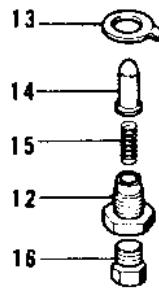

# 1975 Z1 PARTS DIAGRAM

## GEAR CHANGE MECHANISM

## GEAR CHANGE MECHANISM

ITEM NAME	PART NUMBER	QUANTITY
PEDAL ASSY,GEAR CHANG (Ref # 1)	13242-006	
RUBBER CHANGE PEDAL (Ref # 2)	13157-004	
BOLT-UPSET (Ref # 3)	112N0620	
LEVER ASSY GEAR CHNG (Ref # 4)	13161-029	
SPRING,CHG PEDL RTN (Ref # 5)	92083-021	
SPRING,CHG PEDL RTRN (Ref # 5)	92083-028	
SPRING,KICK PAWL (Ref # 6)	92083-018	
PIN CHANGE PEDAL SPRG (Ref # 7)	92043-057	
NUT 8MM (Ref # 8)	312B0800	
LEVER,GEAR CHNG DRUM (Ref # 9)	13168-024	
BOLT,CHANGE DRUM LEVE (Ref # 10)	92150-1450	
SPRING CHNG DRUM LEV (Ref # 11)	92081-051	
BOLT,CHG DRUM POSITN (Ref # 12)	92001-112	
WASHER,LOCK (Ref # 13)	92024-047	
PIN (Ref # 14)	92043-085	
SPRING (Ref # 15)	92081-106	
BOLT (Ref # 16)	92001-119	