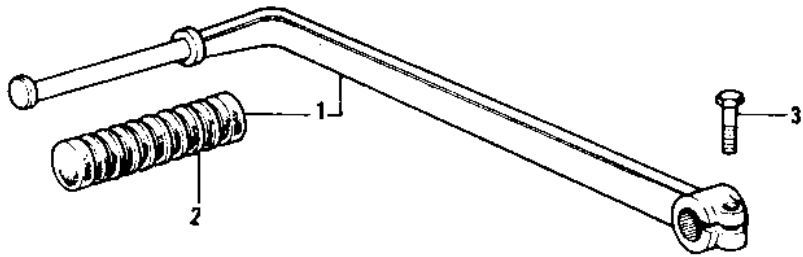

# 1975 Z1 PARTS DIAGRAM

## GEAR CHANGE MECHANISM

## GEAR CHANGE MECHANISM

ITEM NAME	PART NUMBER	QUANTITY
PEDAL ASSY,GEAR CHANG (Ref # 1)	13242-006	
RUBBER CHANGE PEDAL (Ref # 2)	13157-004	
BOLT-UPSET (Ref # 3)	112N0620	
LEVER ASSY GEAR CHNG (Ref # 4)	13161-029	
SPRING,CHG PEDL RTN (Ref # 5)	92083-021	
SPRING,CHG PEDL RTRN (Ref # 5)	92083-028	
SPRING,KICK PAWL (Ref # 6)	92083-018	
PIN CHANGE PEDAL SPRG (Ref # 7)	92043-057	
NUT 8MM (Ref # 8)	312B0800	
LEVER,GEAR CHNG DRUM (Ref # 9)	13168-024	
BOLT,CHANGE DRUM LEVE (Ref # 10)	92150-1450	
SPRING CHNG DRUM LEV (Ref # 11)	92081-051	
BOLT,CHG DRUM POSITN (Ref # 12)	92001-112	
WASHER,LOCK (Ref # 13)	92024-047	
PIN (Ref # 14)	92043-085	
SPRING (Ref # 15)	92081-106	
BOLT (Ref # 16)	92001-119	