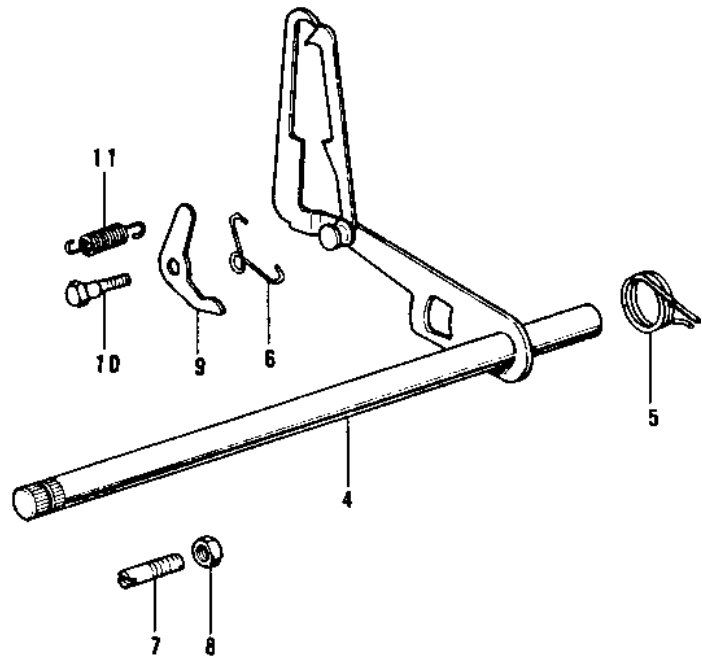

# 1975 Z1 PARTS DIAGRAM

## GEAR CHANGE MECHANISM

# 1975 Z1 PARTS LIST

## GEAR CHANGE MECHANISM

ITEM NAME	PART NUMBER	QUANTITY
PEDAL ASSY,GEAR CHANG (Ref # 1)	13242-006	
RUBBER CHANGE PEDAL (Ref # 2)	13157-004	
BOLT-UPSET (Ref # 3)	112N0620	
LEVER ASSY GEAR CHNG (Ref # 4)	13161-029	
SPRING,CHG PEDL RTN (Ref # 5)	92083-021	
SPRING,CHG PEDL RTRN (Ref # 5)	92083-028	
SPRING,KICK PAWL (Ref # 6)	92083-018	
PIN CHANGE PEDAL SPRG (Ref # 7)	92043-057	
NUT 8MM (Ref # 8)	312B0800	
LEVER,GEAR CHNG DRUM (Ref # 9)	13168-024	
BOLT,CHANGE DRUM LEVE (Ref # 10)	92150-1450	
SPRING CHNG DRUM LEV (Ref # 11)	92081-051	
BOLT,CHG DRUM POSITN (Ref # 12)	92001-112	
WASHER,LOCK (Ref # 13)	92024-047	
PIN (Ref # 14)	92043-085	
SPRING (Ref # 15)	92081-106	
BOLT (Ref # 16)	92001-119	