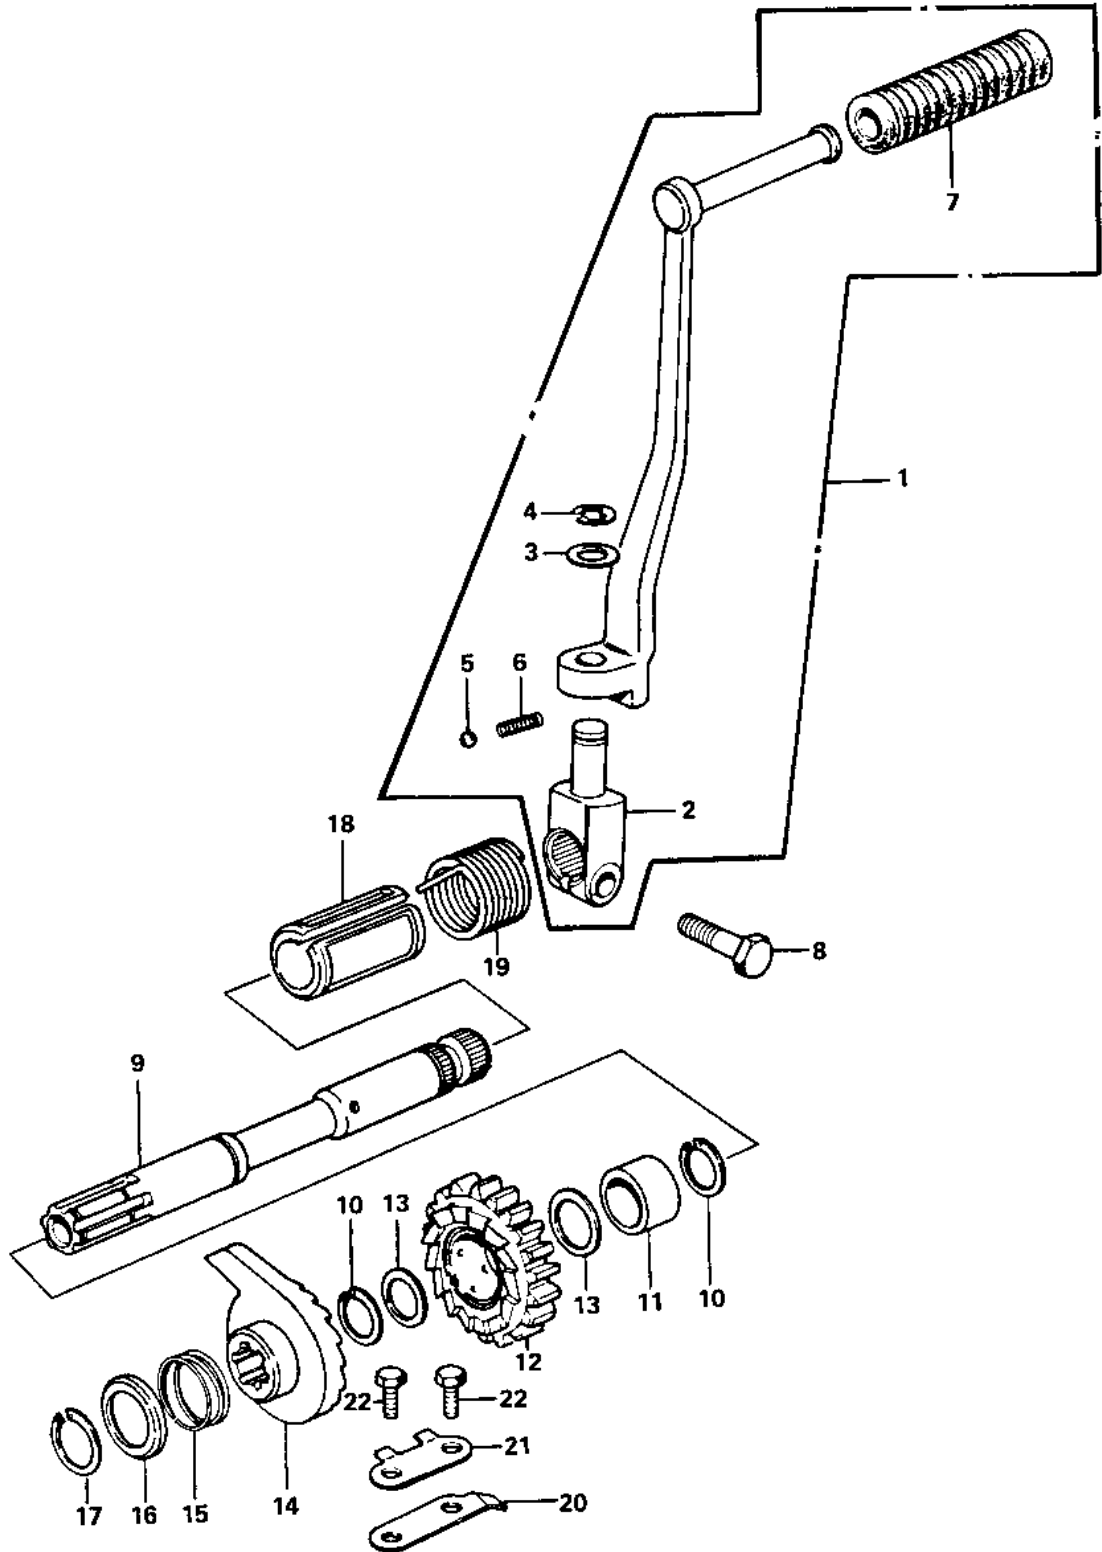

1973 Z1 PARTS DIAGRAM

KICKSTARTER MECHANISM

1973 Z1 PARTS LIST

KICKSTARTER MECHANISM

ITEM NAME	PART NUMBER	QUANTITY
PEDAL,KICKSTARTER (Ref # 1)	13058-044	1
BOSS-KICK PEDAL (Ref # 2)	13061-014	1
WASHER BRAKE PEDAL (Ref # 3)	92022-085	1
CIRCLIP 10MM (Ref # 4)	482J0100	1
BALL STEEL 1/4' (Ref # 5)	600A0800	1
SPRING KICK PEDAL (Ref # 6)	92081-020	1
RUBBER KICK PEDAL (Ref # 7)	13063-004	1
BOLT-HEX HEAD,10X25 (Ref # 8)	114B1025	1
SHAFT,KICKSTARTER (Ref # 9)	13066-029	1
CIRCLIP,25MM (Ref # 10)	92033-025	2
COLLAR,KICKSHAFT (Ref # 11)	92028-126	1
GEAR,KICKSTARTER 19T (Ref # 12)	13068-028	1
WASHER,PLAIN,22MM (Ref # 13)	92022-207	1
RATCHET,KICK SHAFT (Ref # 14)	13078-011	1
SPRING RATCHET (Ref # 15)	92081-104	1
CAP,KICKSTARTER (Ref # 16)	92102-008	1
CIRCLIP,19MM (Ref # 17)	480J1900	1
GUID,KICK SHAFT (Ref # 18)	13070-005	1
SPRING,KICKSTARTER (Ref # 19)	92082-004	1
STOPPER,KICKSTARTER (Ref # 20)	13072-012	1
WASHER-LOCK (Ref # 21)	92024-036	1
BOLT-UPSET 6X14 (Ref # 22)	112B0614	2