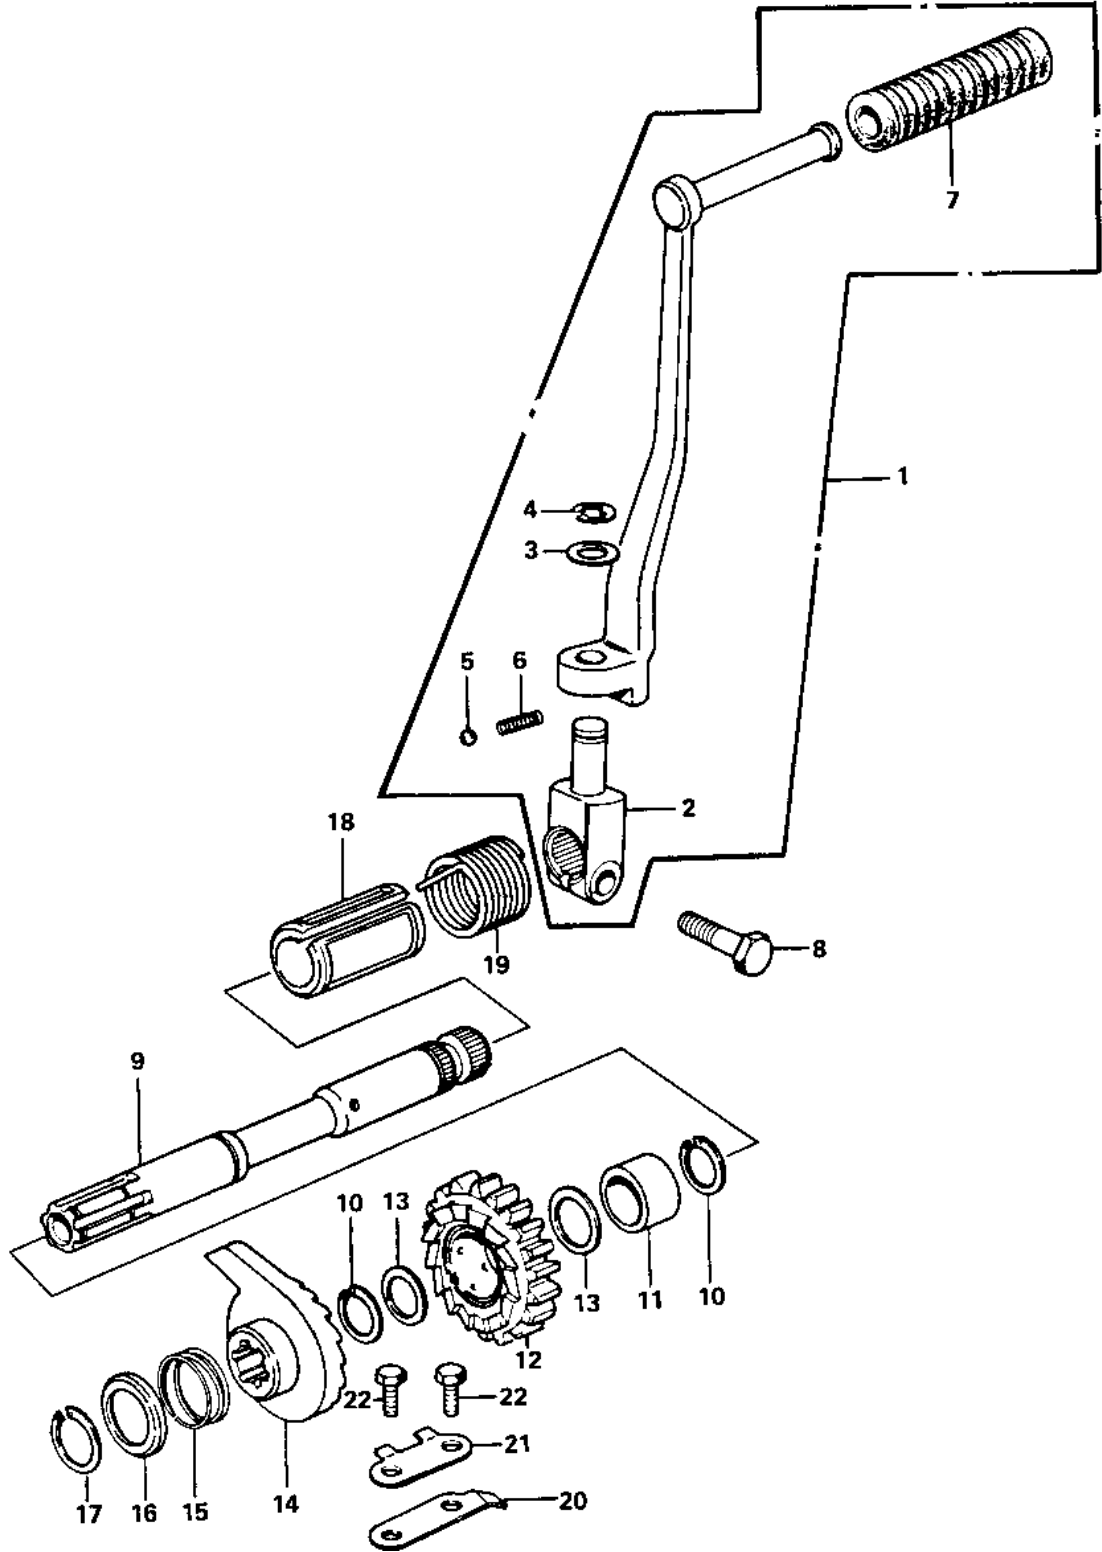

1974 Z1 PARTS DIAGRAM

KICKSTARTER MECHANISM

1974 Z1 PARTS LIST

KICKSTARTER MECHANISM

ITEM NAME	PART NUMBER	QUANTITY
PEDAL,KICKSTARTER (Ref # 1)	13058-044	
BOSS-KICK PEDAL (Ref # 2)	13061-014	
WASHER BRAKE PEDAL (Ref # 3)	92022-085	
CIRCLIP 10MM (Ref # 4)	482J0100	
BALL STEEL 1/4' (Ref # 5)	600A0800	
SPRING KICK PEDAL (Ref # 6)	92081-020	
RUBBER KICK PEDAL (Ref # 7)	13063-004	
BOLT-HEX HEAD,10X25 (Ref # 8)	114B1025	
SHAFT,KICKSTARTER (Ref # 9)	13066-029	
CIRCLIP,25MM (Ref # 10)	92033-025	
COLLAR,KICKSHAFT (Ref # 11)	92028-126	
GEAR,KICKSTARTER 19T (Ref # 12)	13068-028	
WASHER,PLAIN,22MM (Ref # 13)	92022-207	
RATCHET,KICK SHAFT (Ref # 14)	13078-011	
SPRING RATCHET (Ref # 15)	92081-104	
CAP,KICKSTARTER (Ref # 16)	92102-008	
CIRCLIP,19MM (Ref # 17)	480J1900	
GUID,KICK SHAFT (Ref # 18)	13070-005	
SPRING,KICKSTARTER (Ref # 19)	92082-004	
STOPPER,KICKSTARTER (Ref # 20)	13072-012	
WASHER-LOCK (Ref # 21)	92024-036	
BOLT-UPSET 6X14 (Ref # 22)	112B0614	