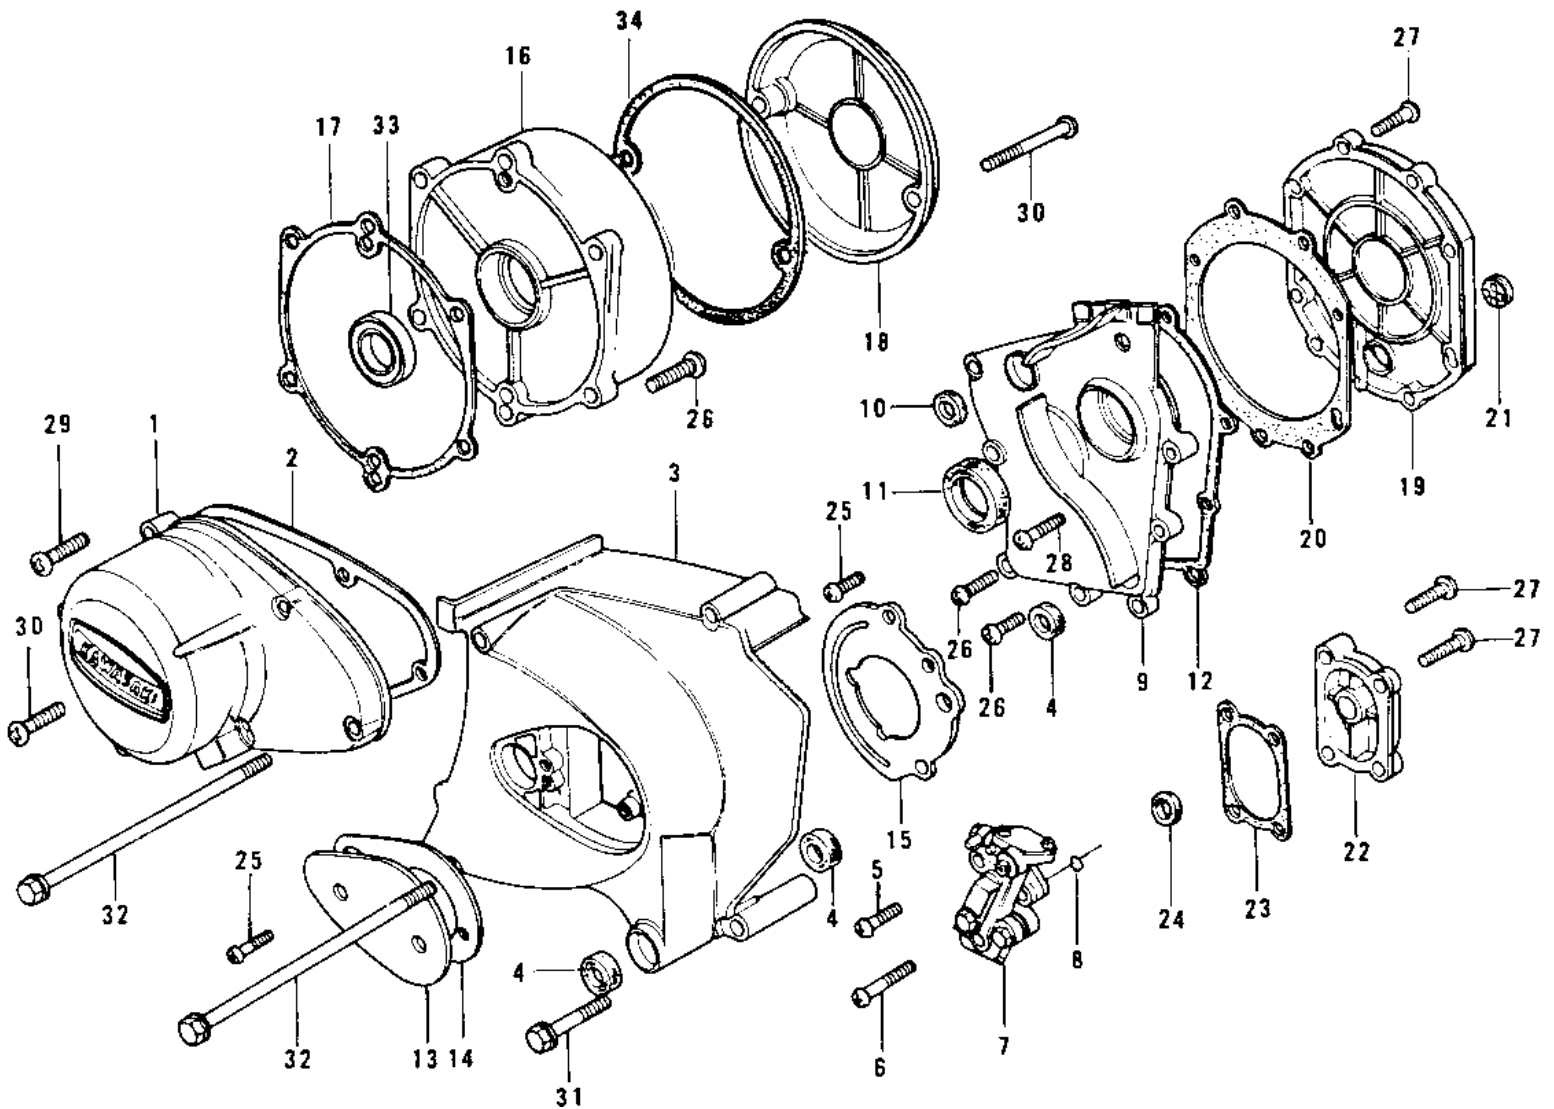

1975 Z1 PARTS DIAGRAM

ENGINE COVERS

1975 Z1 PARTS LIST

ENGINE COVERS

ITEM NAME	PART NUMBER	QUANTITY
COVER,L.H ENGINE (Ref # 1)	14031-1020	
GASKET,GENERATOR COVE (Ref # 2)	11060-1075	
COVER,FRONT CHAIN (Ref # 3)	14026-026	
COVER,FRONT CHAIN (Ref # 3)	14026-026	
OIL SEAL SB12205 (Ref # 4)	92049-004	
SCREW PAN HEAD 5X12 (Ref # 5)	220B0512	
SCREW PAN CROSS,5X28 (Ref # 6)	220B0528	
OIL PUMP ASSY (Ref # 7)	16082-056	
OIL PUMP ASSY (Ref # 7)	16082-056	
"O" RING,OIL PUMP (Ref # 8)	92055-053	
COVER,TRANSMISSION (Ref # 9)	14025-1106	
OIL SEAL,TC7187 (Ref # 10)	92050-048	
OIL SEAL SC325210 (Ref # 11)	92050-024	
GASKET,MISSION COVER (Ref # 12)	14058-004	
COVER,OIL PUMP (Ref # 13)	14026-012	
GASKET,CHAIN COVER (Ref # 14)	14045-015	
COVER,ENGINE SPROCKET (Ref # 15)	14024-008	
COVER,R.H ENGINE (Ref # 16)	14032-083	
GASKET,RH ENGINE COVE (Ref # 17)	11060-1071	
COVER,BREAKER POINT (Ref # 18)	14027-023-80	
COVER,CLUTCH (Ref # 19)	14032-121	
GASKET,CLUTCH (Ref # 20)	14046-024	
GAUGE,OIL LEVEL (Ref # 21)	52015-004	
COVER,KICK SHAFT,BARL (Ref # 22)	14032-075-2H	
COVER,KICK SHAFT,BARL (Ref # 22)	14032-075-2H	
GASKET,KICK COVER (Ref # 23)	14046-025	
OIL SEAL,SC22325 (Ref # 24)	92049-1048	
SCREW PAN HEAD 6X12 (Ref # 25)	220B0612	
SCREW PAN HEAD 6X22 (Ref # 26)	220B0622	

1975 Z1 PARTS LIST

ENGINE COVERS

ITEM NAME	PART NUMBER	QUANTITY
SCREW PAN HEAD 6X25 (Ref # 27)	220B0625	
SCREW PAN HEAD 6X28 (Ref # 28)	220B0628	
SCREW PAN HEAD 6X30 (Ref # 29)	220B0630	
SCREW PAN HEAD 6X40 (Ref # 30)	220B0640	
BOLT,6X70 (Ref # 31)	110G0670	
BOLT-UPSET,6X125 (Ref # 32)	112G06125	
OIL SEAL,S25407R (Ref # 33)	92050-047	
GASKET,POINT CAP (Ref # 34)	14050-006	