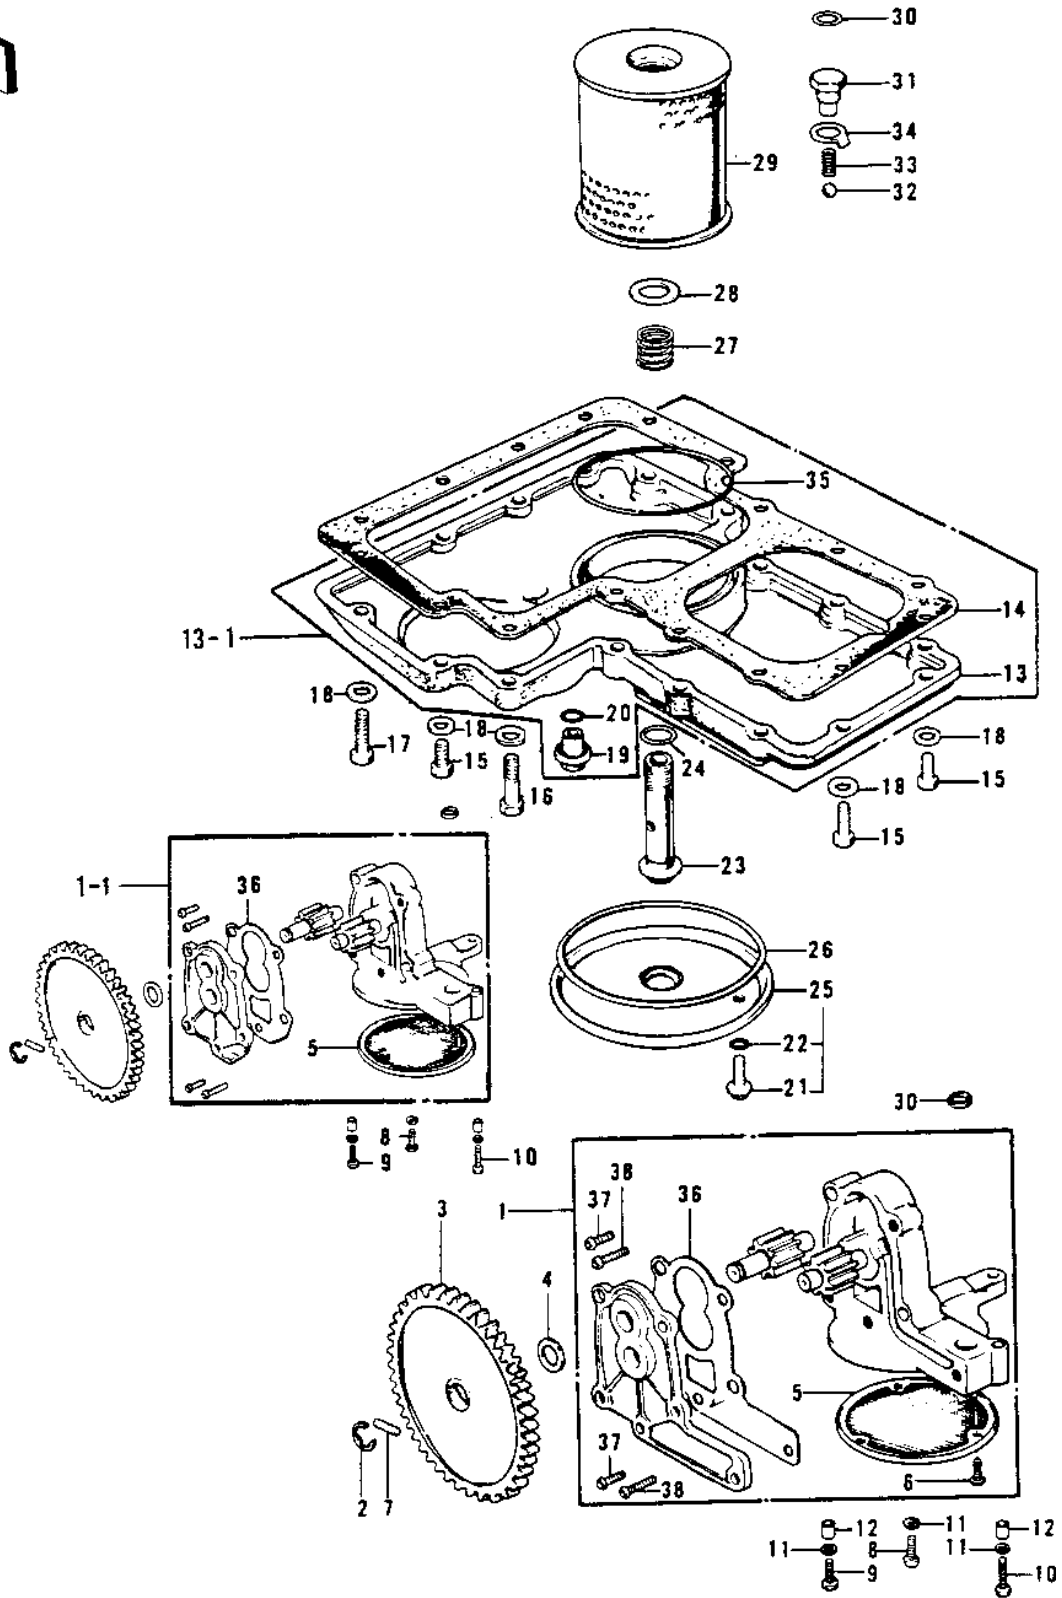

1973 Z1 PARTS DIAGRAM

OIL PUMP/OIL FILTER/OIL PAN

1973 Z1 PARTS LIST

OIL PUMP/OIL FILTER/OIL PAN

ITEM NAME	PART NUMBER	QUANTITY
OIL PUMP ASSY (Ref # 1)	16082-036	1
PUMP-ASSY-OIL (Ref # 1-1)	16082-5001	1
CIRCLIP,7MM (Ref # 2)	482K7000	1
GEAR,OIL PUMP 49T (Ref # 3)	16085-019	1
WASHER,LOCK,16MM (Ref # 4)	92026-080	1
STRAINER,OIL (Ref # 5)	16111-002	1
STRAINER,OIL PUMP (Ref # 5)	16111-004	1
SCREW PAN HEAD 5X8 (Ref # 6)	220B0508	3
PIN,DOWEL,3X14 (Ref # 7)	551A0314	1
BOLT-UPSET (Ref # 8)	112G0622	1
BOLT,FLANGED,6X22 (Ref # 8)	92001-1352	1
BOLT-UPSET,6X35 (Ref # 9)	112G0635	1
BOLT,HEX HEAD,6X35 (Ref # 9)	92001-164	1
BOLT-UPSET (Ref # 10)	112G0645	1
BOLT,HEX HEAD,6X45 (Ref # 10)	92001-165	1
WASHER PLAIN 6MM (Ref # 11)	410B0600	3
PIN-DOWEL (Ref # 12)	92042-007	2
PAN-OIL (Ref # 13)	49034-5020	1
PAN-OIL (Ref # 13-1)	49034-5020	1
GASKET,OIL PAN (Ref # 14)	11060-1074	1
BOLT-UPSET (Ref # 15)	112G0625	13
BOLT,FLANGED,6X25 (Ref # 15)	130G0625	13
BOLT 6X35 (Ref # 16)	110R0635	3
BOLT, HEX HEAD, 6X34 (Ref # 16)	92003-159	3
BOLT,HEX HEAD,6X50 (Ref # 17)	110G0650	1
BOLT-FLANGED,6X50 (Ref # 17)	130G0650	1
WASHER PLAIN 6MM (Ref # 18)	410B0600	17
PLUG,OIL DRAIN (Ref # 19)	92001-1183	1
"O" RING,22MM (Ref # 20)	670B2022	1