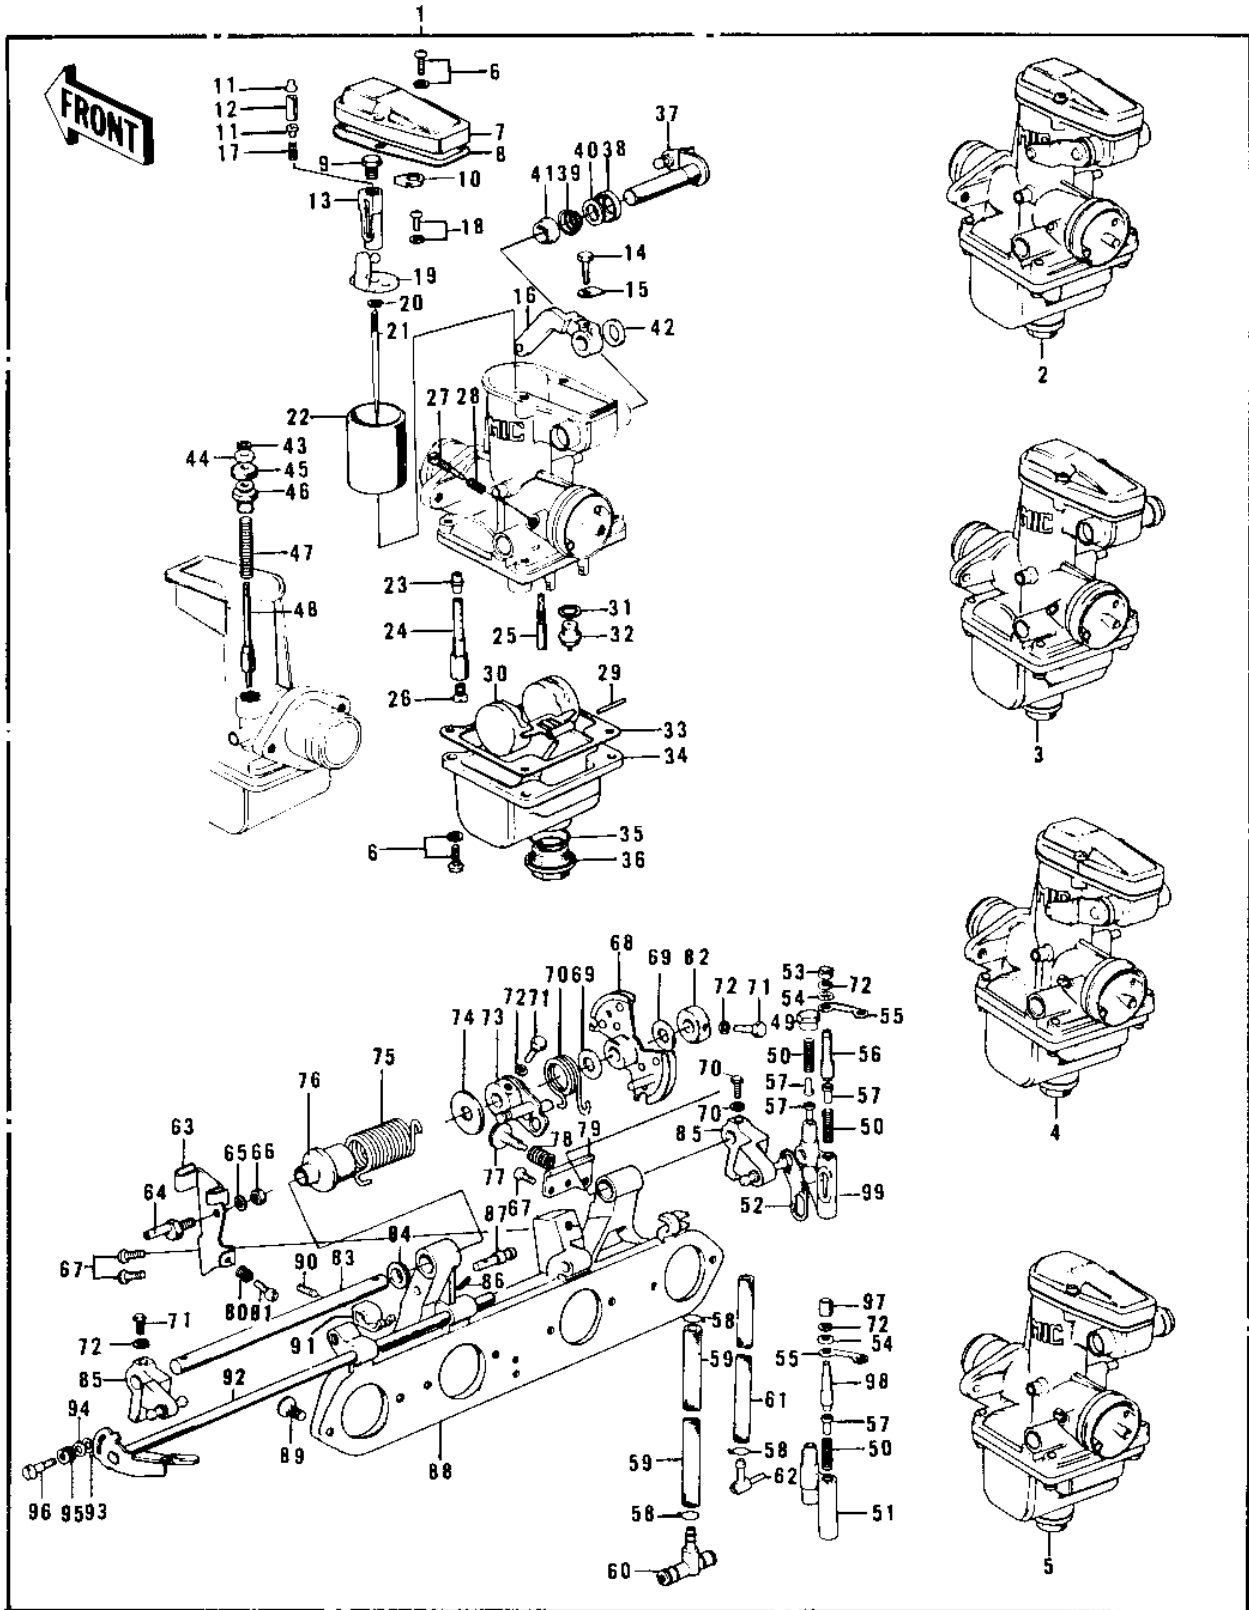

1974 Z1 PARTS DIAGRAM

CARBURETORS (

1974 Z1 PARTS LIST

CARBURETORS (

ITEM NAME	PART NUMBER	QUANTITY
CARBURETOR ASSY,VM28 (Ref # 1)	16001-217	
CARBURETOR ASSY,VM28 (Ref # 1)	16001-217	
CABRETOR ASSY,A (Ref # 2)	16001-172	
CARBURETOR,D (Ref # 2)	16001-229	
CABRETOR ASSY,B (Ref # 3)	16001-173	
CARBURETOR,C (Ref # 3)	16001-228	
CABRETOR ASSY,C (Ref # 4)	16001-174	
CARBURETOR,B (Ref # 4)	16001-227	
CABRETOR ASSY,D (Ref # 5)	16001-175	
CARBURETOR,A (Ref # 5)	16001-226	
SCREW FLOAT CHAMBER (Ref # 6)	16033-009	
TOP,MIXING CHAMBER (Ref # 7)	16005-023	
GASKET,CHAMBER TOP (Ref # 8)	16019-018	
BOLT,A (Ref # 9)	16067-003	
WASHER,LOCK,A (Ref # 10)	16054-003	
SEAT,SPRING (Ref # 11)	16057-002	
HOLDER,THROTTLE SHAFT (Ref # 12)	16065-017	
HOLDER,THROTTLE SHAFT (Ref # 12)	16065-038	
SHAFT,THROTTLE VALVE (Ref # 13)	16052-003	
BOLT,B (Ref # 14)	16067-004	
WASHER,LOCK,B (Ref # 15)	16054-004	
LEVER,A (Ref # 16)	16068-007	
SPRING,A (Ref # 17)	16040-004	
SCREW,FLOAT CHAM FITT (Ref # 18)	16033-027	
PLATE,THROTTLE VALVE (Ref # 19)	16007-018	
CIRCLIP (Ref # 20)	16008-010	
JET NEEDLE 5J9 (Ref # 21)	16009-055	
VALVE,THROTTLE CA2.5 (Ref # 22)	16025-051	
VALVE,THROTTLE CAL,5 (Ref # 22)	16025-075	