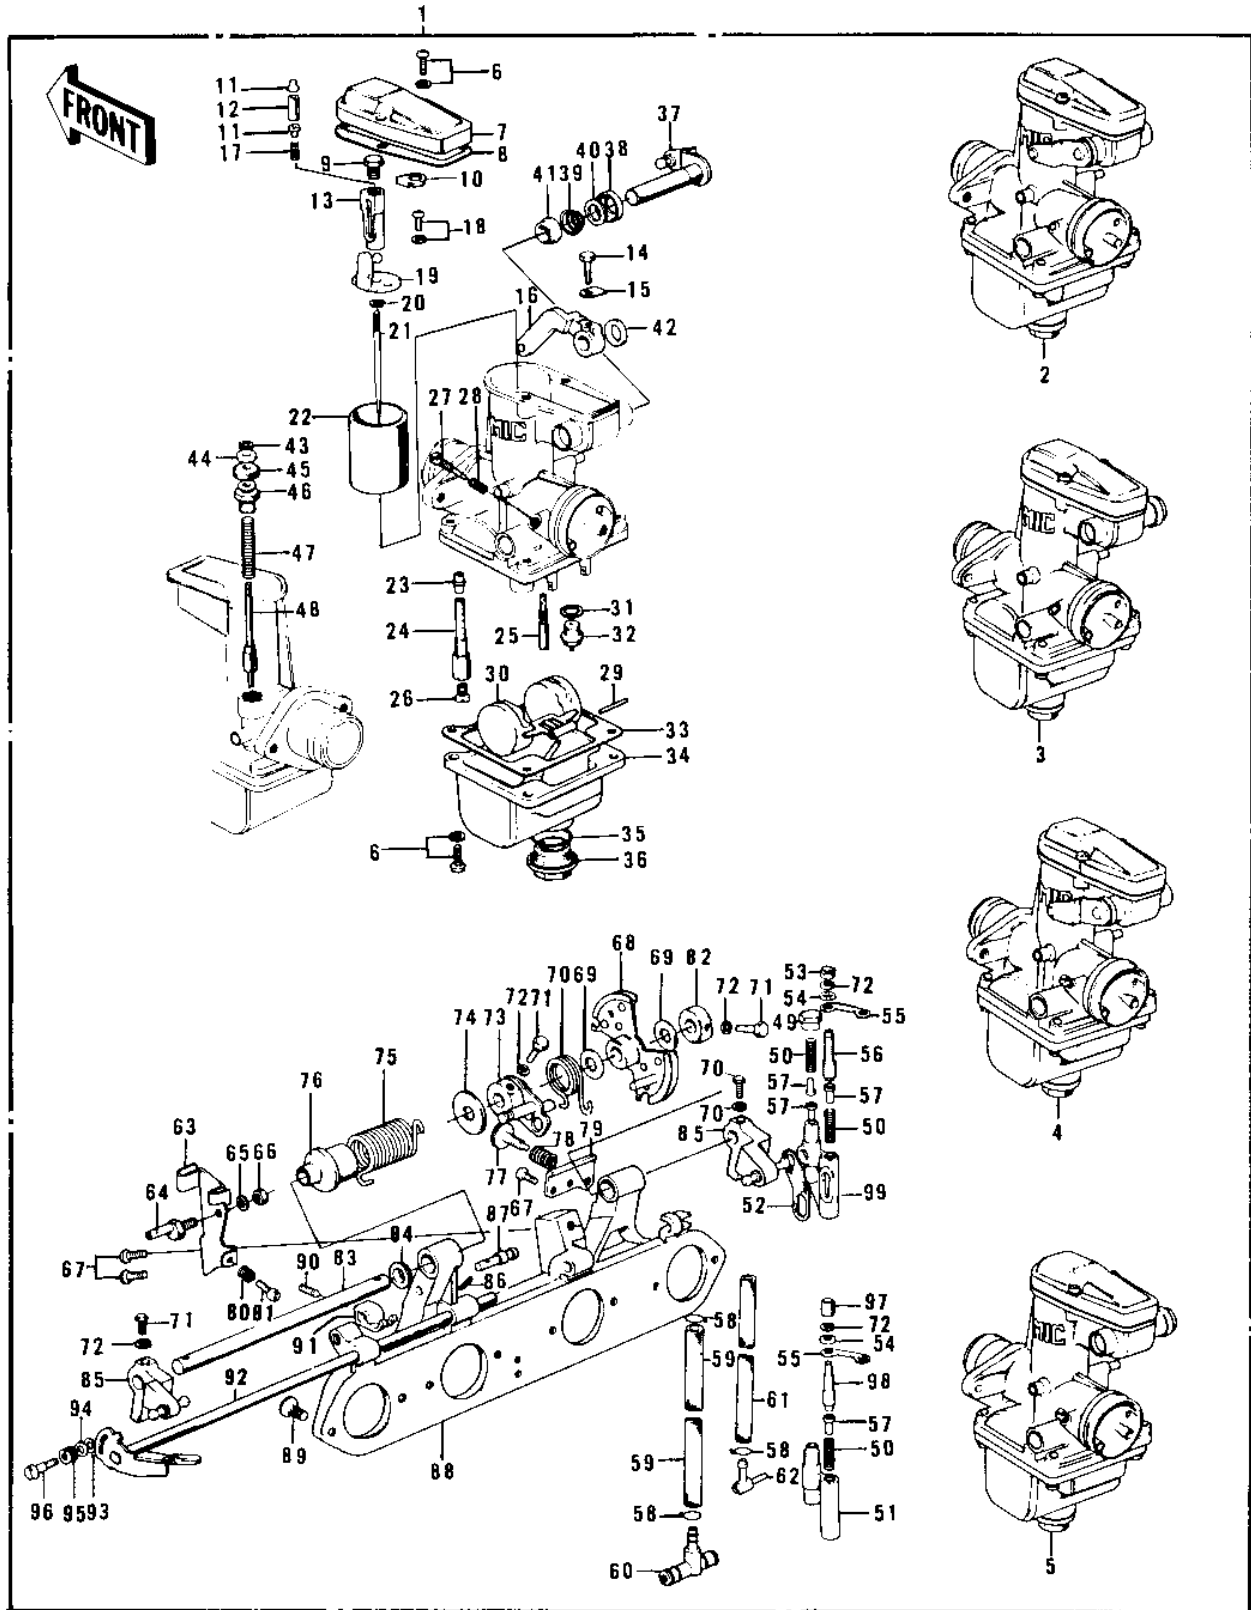

1974 Z1 PARTS DIAGRAM

CARBURETORS (

1974 Z1 PARTS LIST

CARBURETORS (

ITEM NAME	PART NUMBER	QUANTITY
CARBURETOR ASSY,VM28 (Ref # 1)	16001-217	
CARBURETOR ASSY,VM28 (Ref # 1)	16001-217	
CABRETOR ASSY,A (Ref # 2)	16001-172	
CARBURETOR,D (Ref # 2)	16001-229	
CABRETOR ASSY,B (Ref # 3)	16001-173	
CARBURETOR,C (Ref # 3)	16001-228	
CABRETOR ASSY,C (Ref # 4)	16001-174	
CARBURETOR,B (Ref # 4)	16001-227	
CABRETOR ASSY,D (Ref # 5)	16001-175	
CARBURETOR,A (Ref # 5)	16001-226	
SCREW FLOAT CHAMBER (Ref # 6)	16033-009	
TOP,MIXING CHAMBER (Ref # 7)	16005-023	
GASKET,CHAMBER TOP (Ref # 8)	16019-018	
BOLT,A (Ref # 9)	16067-003	
WASHER,LOCK,A (Ref # 10)	16054-003	
SEAT,SPRING (Ref # 11)	16057-002	
HOLDER,THROTTLE SHAFT (Ref # 12)	16065-017	
HOLDER,THROTTLE SHAFT (Ref # 12)	16065-038	
SHAFT,THROTTLE VALVE (Ref # 13)	16052-003	
BOLT,B (Ref # 14)	16067-004	
WASHER,LOCK,B (Ref # 15)	16054-004	
LEVER,A (Ref # 16)	16068-007	
SPRING,A (Ref # 17)	16040-004	
SCREW,FLOAT CHAM FITT (Ref # 18)	16033-027	
PLATE,THROTTLE VALVE (Ref # 19)	16007-018	
CIRCLIP (Ref # 20)	16008-010	
JET NEEDLE 5J9 (Ref # 21)	16009-055	
VALVE,THROTTLE CA2.5 (Ref # 22)	16025-051	
VALVE,THROTTLE CAL,5 (Ref # 22)	16025-075	