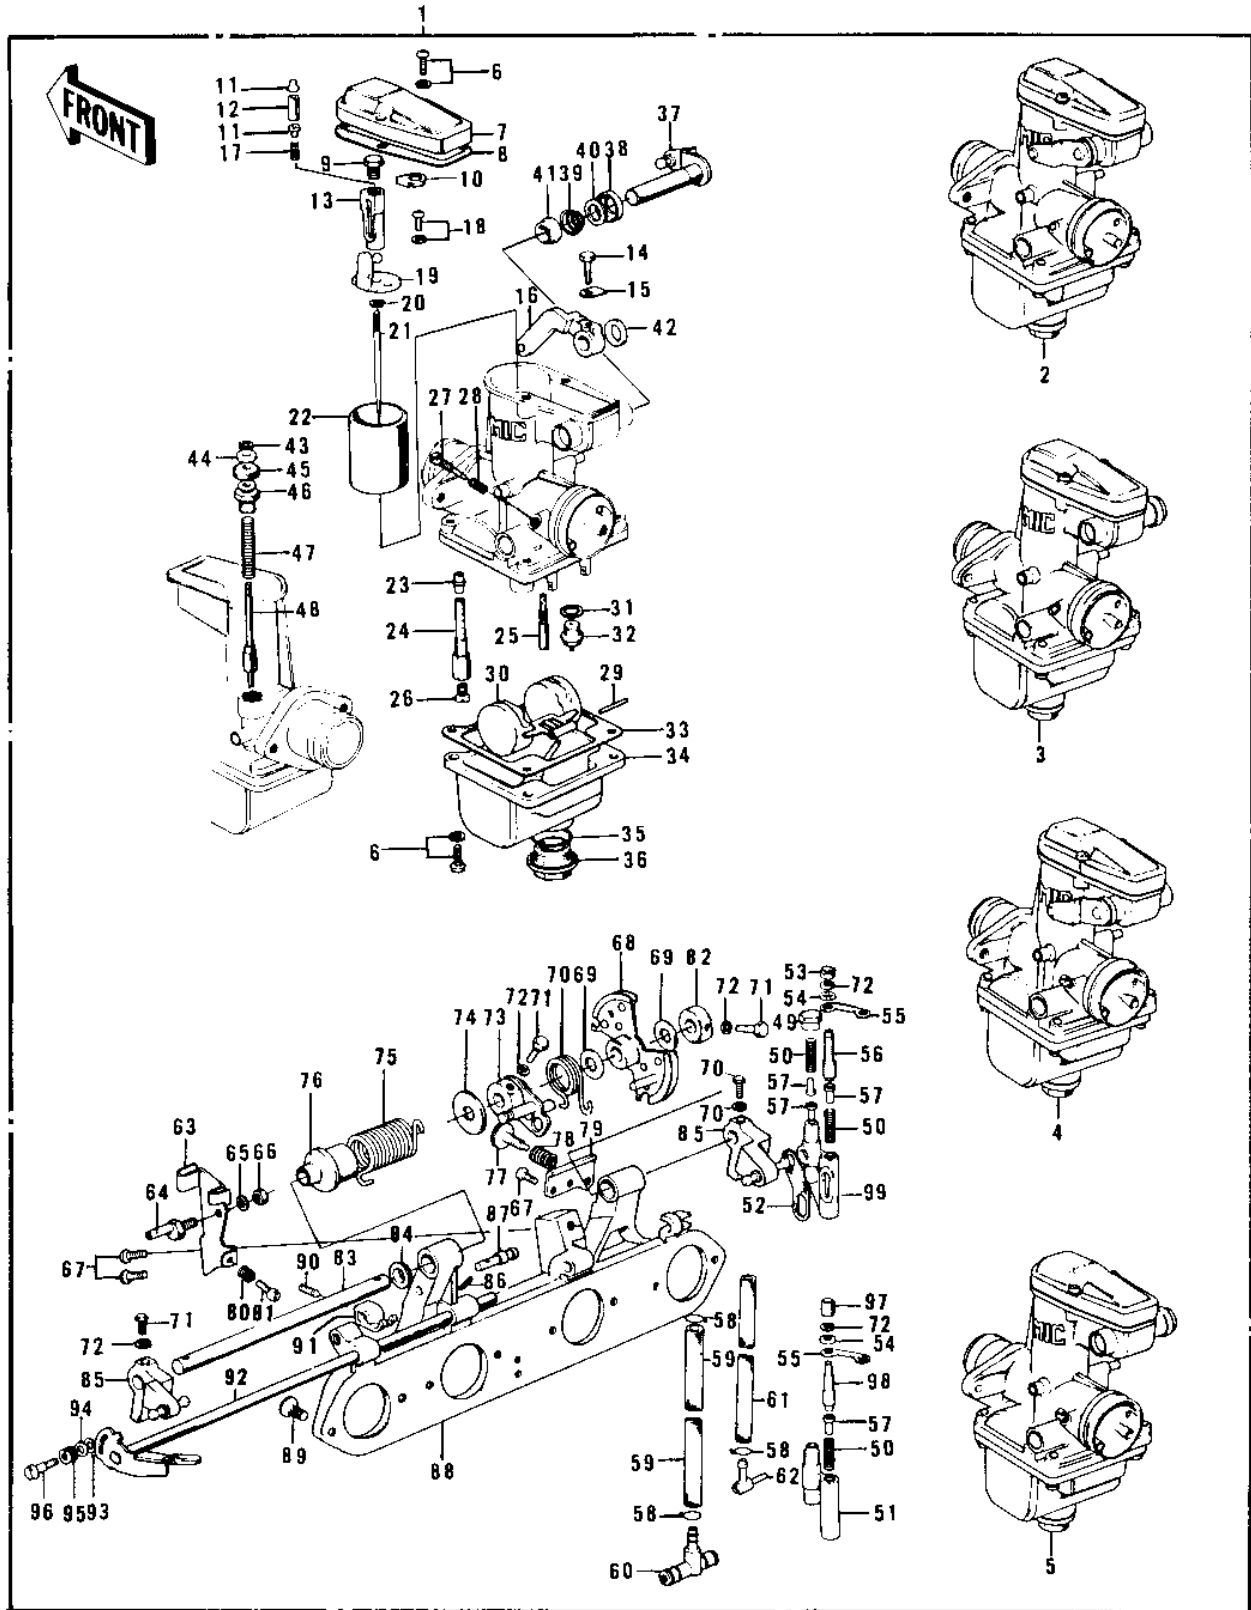

1975 Z1 PARTS DIAGRAM

CARBURETORS (

1975 Z1 PARTS LIST

CARBURETORS (

ITEM NAME	PART NUMBER	QUANTITY
CARBURETOR ASSY,VM28 (Ref # 1)	16001-217	
CARBURETOR ASSY,VM28 (Ref # 1)	16001-217	
CARBURETOR ASSY,A (Ref # 2)	16001-172	
CARBURETOR,D (Ref # 2)	16001-229	
CARBURETOR ASSY,B (Ref # 3)	16001-173	
CARBURETOR,C (Ref # 3)	16001-228	
CARBURETOR ASSY,C (Ref # 4)	16001-174	
CARBURETOR,B (Ref # 4)	16001-227	
CARBURETOR ASSY,D (Ref # 5)	16001-175	
CARBURETOR,A (Ref # 5)	16001-226	
SCREW FLOAT CHAMBER (Ref # 6)	16033-009	
TOP,MIXING CHAMBER (Ref # 7)	16005-023	
GASKET,CHAMBER TOP (Ref # 8)	16019-018	
BOLT,A (Ref # 9)	16067-003	
WASHER,LOCK,A (Ref # 10)	16054-003	
SEAT,SPRING (Ref # 11)	16057-002	
HOLDER,THROTTLE SHAFT (Ref # 12)	16065-017	
HOLDER,THROTTLE SHAFT (Ref # 12)	16065-038	
SHAFT,THROTTLE VALVE (Ref # 13)	16052-003	
BOLT,B (Ref # 14)	16067-004	
WASHER,LOCK,B (Ref # 15)	16054-004	
LEVER,A (Ref # 16)	16068-007	
SPRING,A (Ref # 17)	16040-004	
SCREW,FLOAT CHAM FITT (Ref # 18)	16033-027	
PLATE,THROTTLE VALVE (Ref # 19)	16007-018	
CIRCLIP (Ref # 20)	16008-010	
JET NEEDLE 5J9 (Ref # 21)	16009-055	
VALVE,THROTTLE CA2.5 (Ref # 22)	16025-051	
VALVE,THROTTLE CAL,5 (Ref # 22)	16025-075	