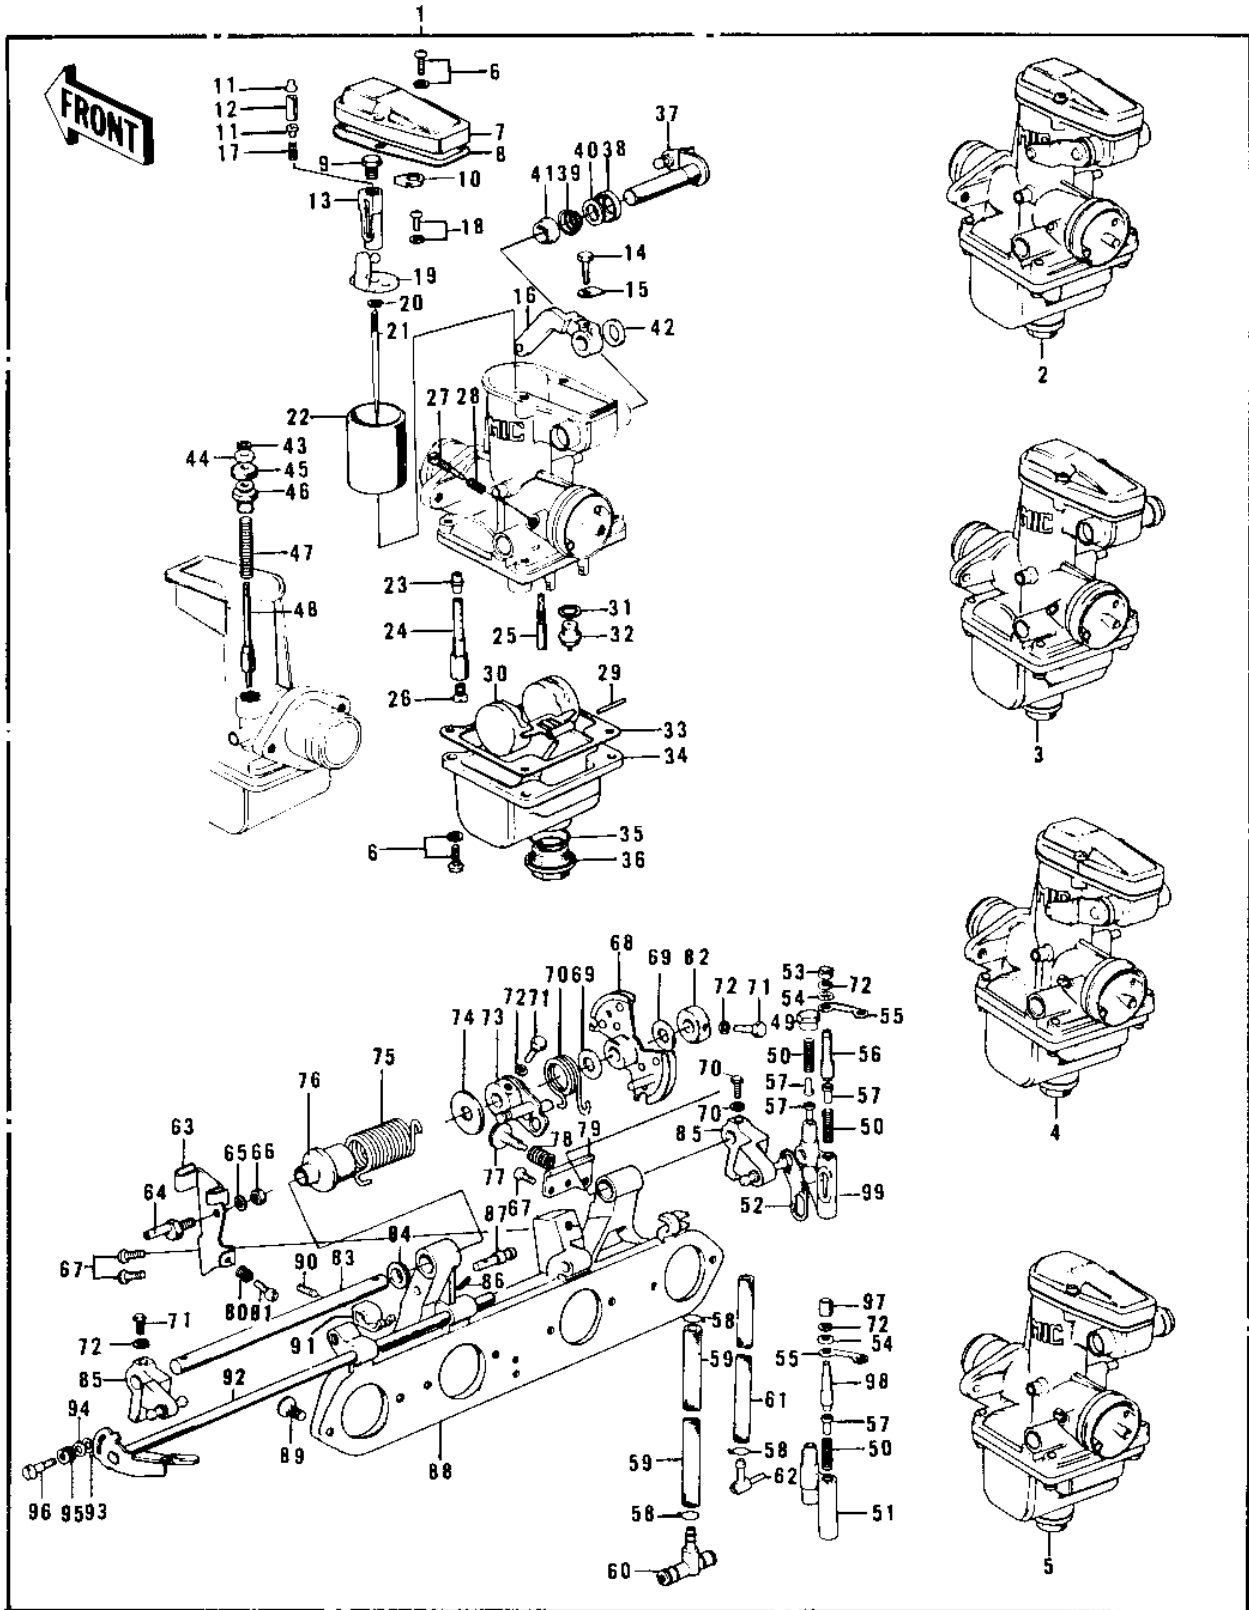

1973 Z1 PARTS DIAGRAM

CARBURETORS (

1973 Z1 PARTS LIST

CARBURETORS (

ITEM NAME	PART NUMBER	QUANTITY
CARBURETOR ASSY,VM28 (Ref # 1)	16001-217	1
CARBURETOR ASSY,VM28 (Ref # 1)	16001-217	1
CABRETOR ASSY,A (Ref # 2)	16001-172	1
CARBURETOR,D (Ref # 2)	16001-229	1
CABRETOR ASSY,B (Ref # 3)	16001-173	1
CARBURETOR,C (Ref # 3)	16001-228	1
CABRETOR ASSY,C (Ref # 4)	16001-174	1
CARBURETOR,B (Ref # 4)	16001-227	1
CABRETOR ASSY,D (Ref # 5)	16001-175	1
CARBURETOR,A (Ref # 5)	16001-226	1
SCREW FLOAT CHAMBER (Ref # 6)	16033-009	24
TOP,MIXING CHAMBER (Ref # 7)	16005-023	4
GASKET,CHAMBER TOP (Ref # 8)	16019-018	4
BOLT,A (Ref # 9)	16067-003	4
WASHER,LOCK,A (Ref # 10)	16054-003	4
SEAT,SPRING (Ref # 11)	16057-002	8
HOLDER,THROTTLE SHAFT (Ref # 12)	16065-017	4
HOLDER,THROTTLE SHAFT (Ref # 12)	16065-038	4
SHAFT,THROTTLE VALVE (Ref # 13)	16052-003	4
BOLT,B (Ref # 14)	16067-004	4
WASHER,LOCK,B (Ref # 15)	16054-004	4
LEVER,A (Ref # 16)	16068-007	4
SPRING,A (Ref # 17)	16040-004	4
SCREW,FLOAT CHAM FITT (Ref # 18)	16033-027	8
PLATE,THROTTLE VALVE (Ref # 19)	16007-018	4
CIRCLIP (Ref # 20)	16008-010	4
JET NEEDLE 5J9 (Ref # 21)	16009-055	4
VALVE,THROTTLE CA2.5 (Ref # 22)	16025-051	4
VALVE,THROTTLE CAL,5 (Ref # 22)	16025-075	4