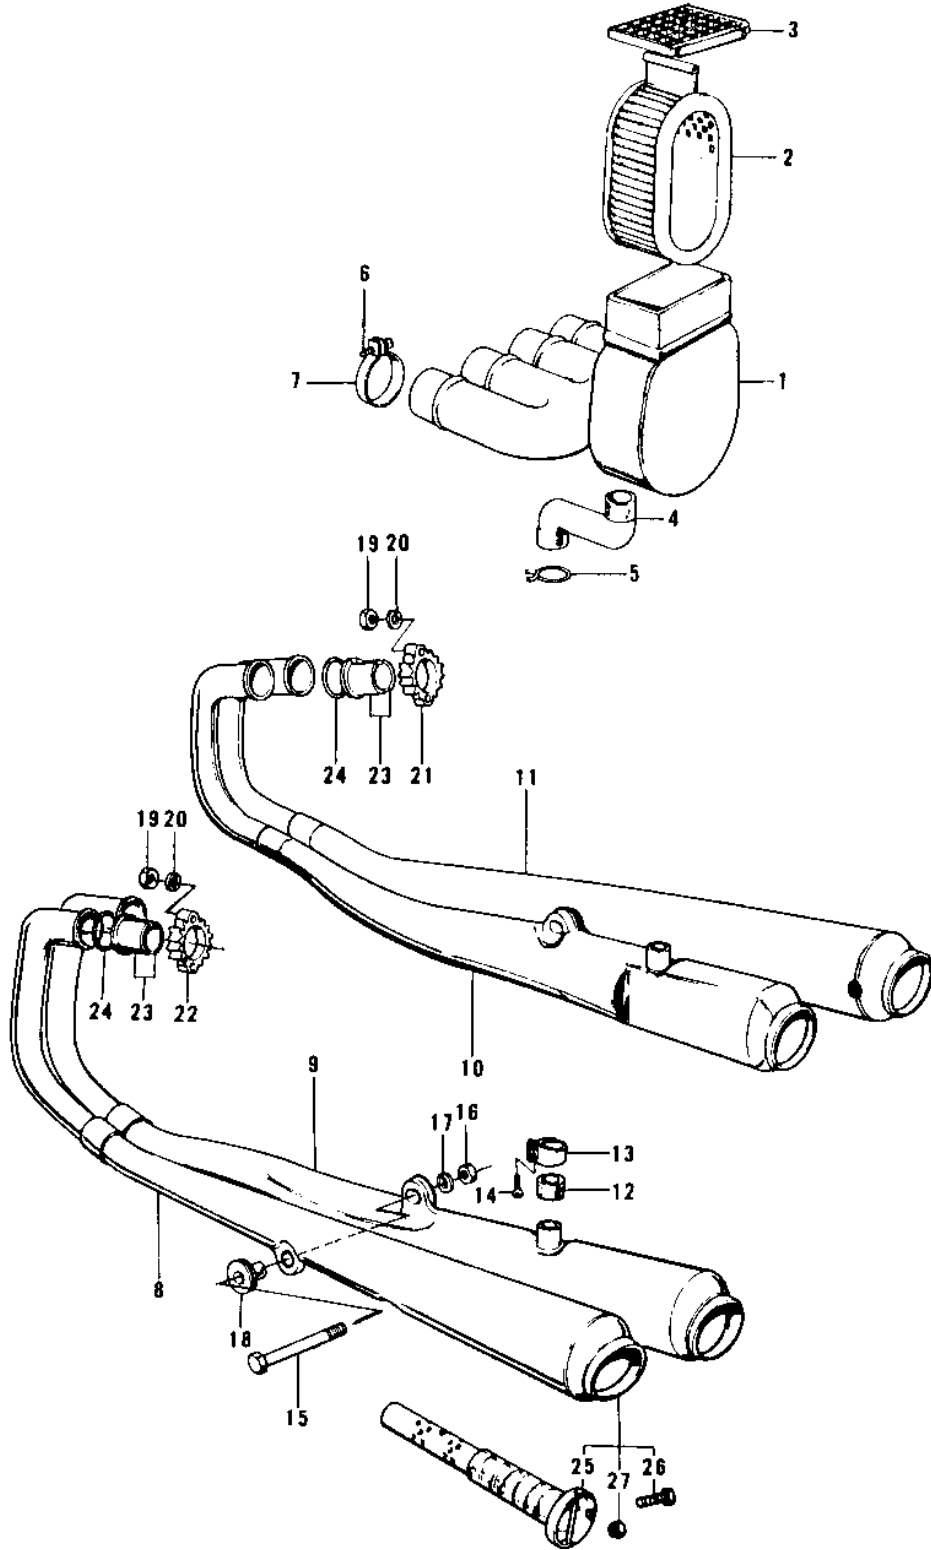

1974 Z1 PARTS DIAGRAM

AIR CLEANER/MUFFLERS

1974 Z1 PARTS LIST

AIR CLEANER/MUFFLERS

ITEM NAME	PART NUMBER	QUANTITY
BODY,AIR CLEANER (Ref # 1)	11011-022	
ELEMENT,AIR,CLNR (Ref # 2)	11013-034	
CAP,AIR CLEANER (Ref # 3)	11012-030	
PIPE,BREATHER (Ref # 4)	92059-078	
CLAMP BREATHER PIPE (Ref # 5)	92037-028	
SCREW-PAN-CROS (Ref # 6)	220B0535	
CLAMP,AIR INLET (Ref # 7)	92123-002	
MUFFLER ASSY,L.H UPP (Ref # 8)	18001-227	
MUFFLER ASSY,L.H LOW (Ref # 9)	18001-228	
MUFFLER ASSY,R.H LOW (Ref # 10)	18001-183	
MUFFLER ASSY,R.H UPP (Ref # 11)	18001-184	
PIPE,MUFFLER CONNECT (Ref # 12)	92059-079	
PIPE,MUFFLER CONNECT (Ref # 12)	92059-120	
CLAMP,MUFFLER CONNECT (Ref # 13)	92037-103	
SCREW PAN HEAD 5X16 (Ref # 14)	220B0516	
SCREW PAN HEAD 6X16 (Ref # 14)	220B0616	
BOLT,HEX HEAD,10X104 (Ref # 15)	92003-180	
BOLT,HEX HEAD,10X104 (Ref # 15)	92003-180	
BOLT,HEX HEAD,10X104 (Ref # 15)	92003-180	
NUT,10MM (Ref # 16)	92015-1429	
NUT,LOCK,10MM (Ref # 16)	92019-021	
WASHER PLAIN 10MM (Ref # 17)	410B1000	
BUSHING,MUFFLER FITT (Ref # 18)	92092-010	
NUT 6MM (Ref # 19)	311B0600	
WASHER SPRING 6MM (Ref # 20)	461F0600	
HOLDER,EXHAUST PIPE (Ref # 21)	18069-045	
HOLDER,EXHAUST PIPE (Ref # 22)	18069-046	
INSERT,EXHAUST PIPE (Ref # 23)	92027-170	
GASKET,EXHAUST PIPE H (Ref # 24)	11009-1906	