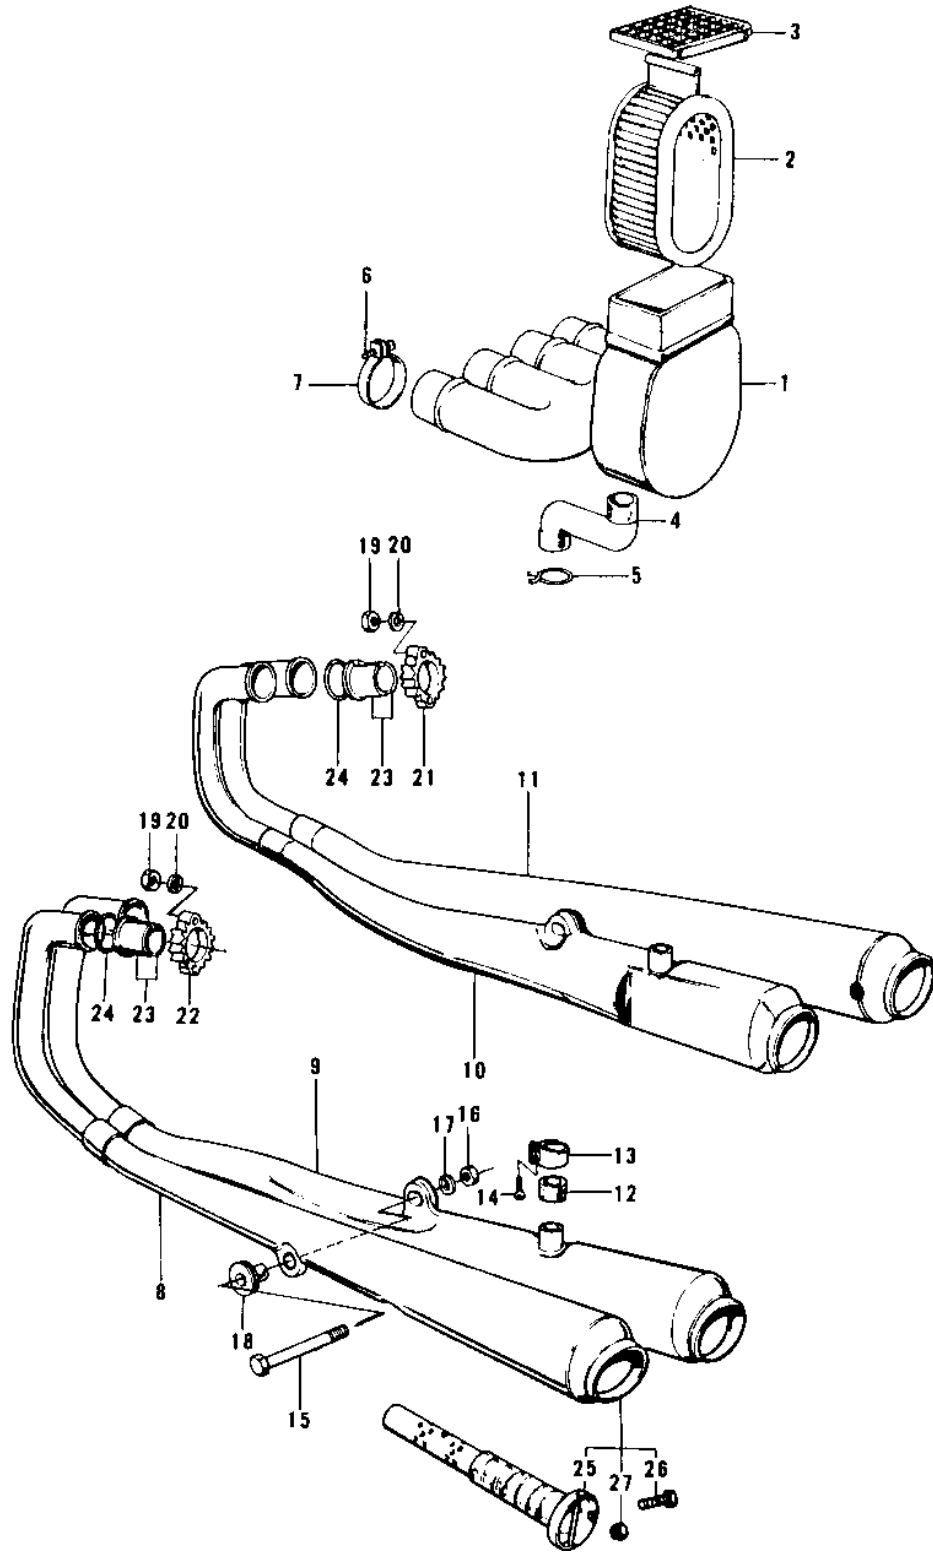

1975 Z1 PARTS DIAGRAM

AIR CLEANER/MUFFLERS

1975 Z1 PARTS LIST

AIR CLEANER/MUFFLERS

ITEM NAME	PART NUMBER	QUANTITY
BODY,AIR CLEANER (Ref # 1)	11011-022	
ELEMENT,AIR,CLNR (Ref # 2)	11013-034	
CAP,AIR CLEANER (Ref # 3)	11012-030	
PIPE,BREATHER (Ref # 4)	92059-078	
CLAMP BREATHER PIPE (Ref # 5)	92037-028	
SCREW-PAN-CROS (Ref # 6)	220B0535	
CLAMP,AIR INLET (Ref # 7)	92123-002	
MUFFLER ASSY,L.H UPP (Ref # 8)	18001-227	
MUFFLER ASSY,L.H LOW (Ref # 9)	18001-228	
MUFFLER ASSY,R.H LOW (Ref # 10)	18001-183	
MUFFLER ASSY,R.H UPP (Ref # 11)	18001-184	
PIPE,MUFFLER CONNECT (Ref # 12)	92059-079	
PIPE,MUFFLER CONNECT (Ref # 12)	92059-120	
CLAMP,MUFFLER CONNECT (Ref # 13)	92037-103	
SCREW PAN HEAD 5X16 (Ref # 14)	220B0516	
SCREW PAN HEAD 6X16 (Ref # 14)	220B0616	
BOLT,HEX HEAD,10X104 (Ref # 15)	92003-180	
BOLT,HEX HEAD,10X104 (Ref # 15)	92003-180	
BOLT,HEX HEAD,10X104 (Ref # 15)	92003-180	
NUT,10MM (Ref # 16)	92015-1429	
NUT,LOCK,10MM (Ref # 16)	92019-021	
WASHER PLAIN 10MM (Ref # 17)	410B1000	
BUSHING,MUFFLER FITT (Ref # 18)	92092-010	
NUT 6MM (Ref # 19)	311B0600	
WASHER SPRING 6MM (Ref # 20)	461F0600	
HOLDER,EXHAUST PIPE (Ref # 21)	18069-045	
HOLDER,EXHAUST PIPE (Ref # 22)	18069-046	
INSERT,EXHAUST PIPE (Ref # 23)	92027-170	
GASKET,EXHAUST PIPE H (Ref # 24)	11009-1906	