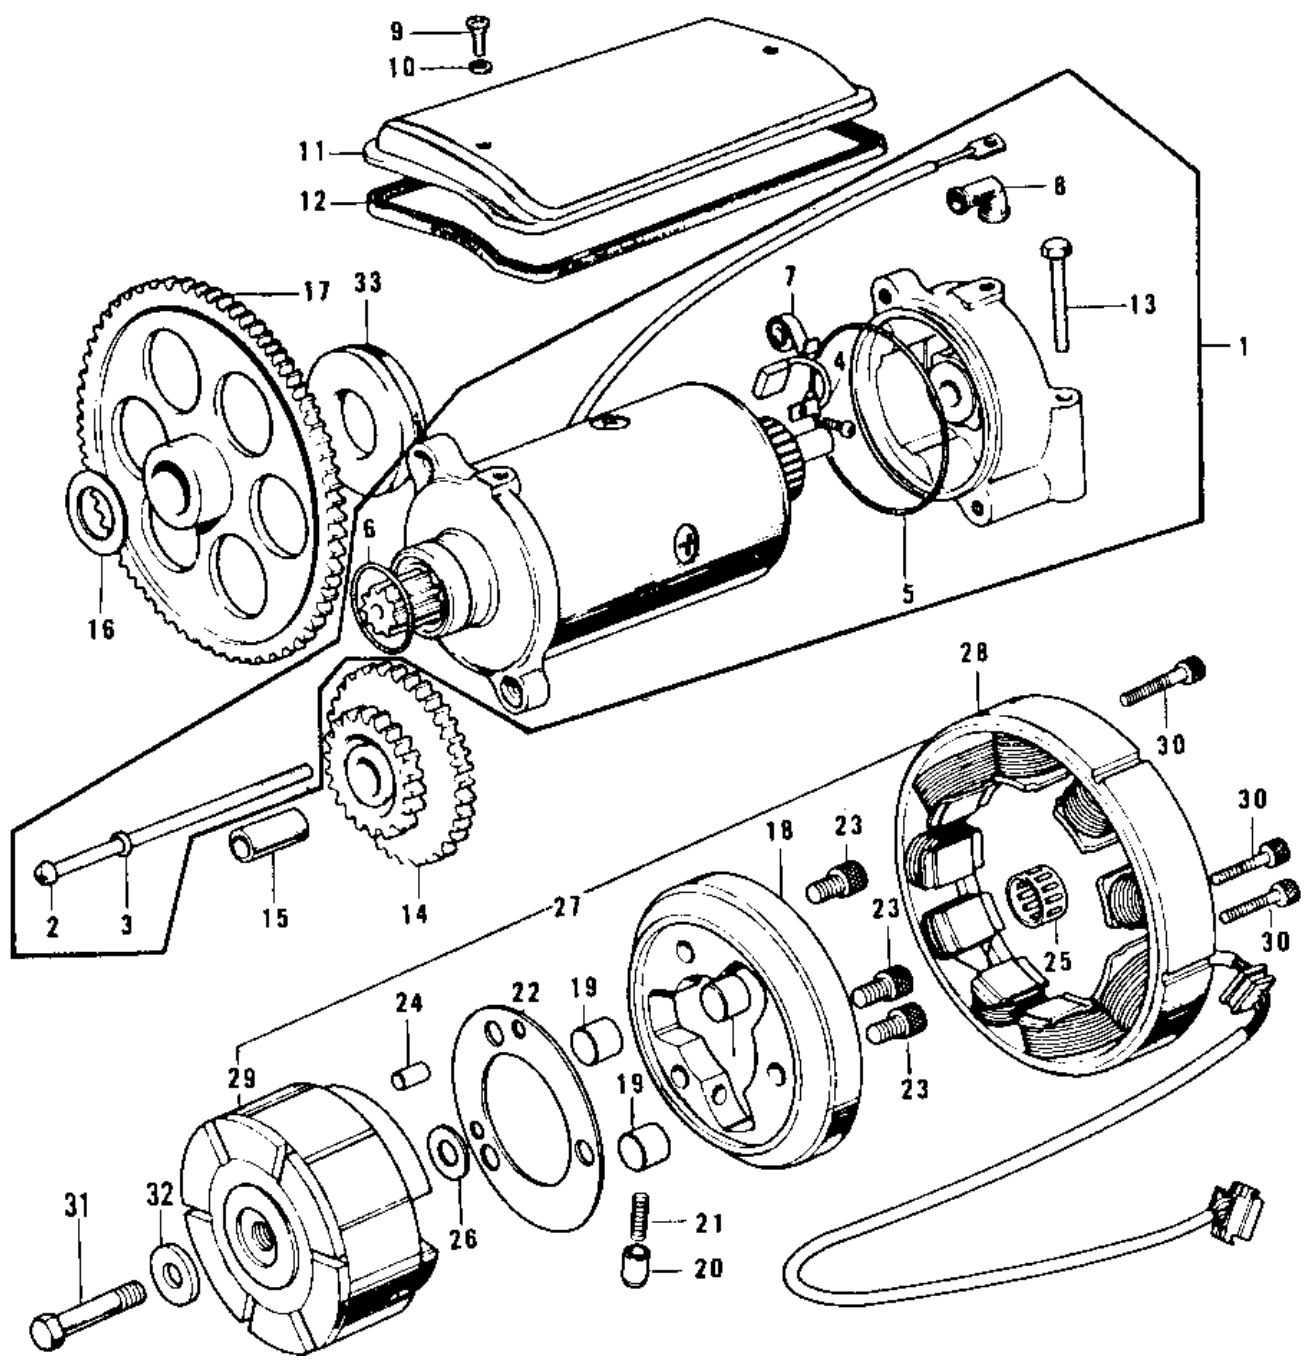

# 1973 Z1 PARTS DIAGRAM

GENERATOR/STARTER MOTOR

## GENERATOR/STARTER MOTOR

ITEM NAME	PART NUMBER	QUANTITY
MOTOR ASSY,STARTING (Ref # 1)	21163-001	1
SCREW,PAN HEAD,6X110 (Ref # 2)	21015-005	2
WASHER SPRING 6MM (Ref # 3)	461F0600	2
CARBON BRUSH (Ref # 4)	21039-003	2
"0" RING,STARTING MTR (Ref # 5)	21027-003	1
"0" RING,STARTING MTR (Ref # 6)	21027-004	1
SPRING,CARBON BRUSH (Ref # 7)	21040-003	2
GROMMET,CORD (Ref # 8)	21017-017	1
BOLT (6X10) (Ref # 9)	110R0610	2
WASHER PLAIN 6MM (Ref # 10)	410B0600	2
COVER,STARTING MOTOR (Ref # 11)	21165-001	1
GASKET,START MOTOR CV (Ref # 12)	21166-001	1
UNAVAILABLE IN PRICE BOOK (Ref # 13)	110B0656	2
GEAR,STARTING MOTOR (Ref # 14)	21167-002	1
PIN-PISTON (Ref # 15)	13002-007	1
WASHER 22.1X30.7X2.0T (Ref # 16)	92026-091	1
GEAR,STARTING CLUTCH (Ref # 17)	21167-003	1
GEAR,STARTING CLUTCH (Ref # 17)	21167-003	1
CLUTCH ASSY,STARTING (Ref # 18)	13193-1006	1
PIN (Ref # 19)	92122-001	3
PIN (Ref # 20)	92043-087	3
SPRING (Ref # 21)	92081-110	3
WASHER,FREE WHEEL (Ref # 22)	92026-082	1
BOLT (Ref # 23)	120P0816	3
PIN,DOWEL,6X22 (Ref # 24)	551A0622	1
BEARING,K222620 (Ref # 25)	92046-033	1
WASHER 22X35.5X1.0T (Ref # 26)	92026-092	1
WASHER 22X35.5X1.0T (Ref # 26)	92026-092	1
DYNAMO ASSY (Ref # 27)	21001-024	1

## GENERATOR/STARTER MOTOR

ITEM NAME	PART NUMBER	QUANTITY
YOKE ASSY (Ref # 28)	21076-014	1
ROTOR (Ref # 29)	21007-029	1
ROTOR (Ref # 29)	21007-029	1
BOLT-SOCKET,6X35,BLAC (Ref # 30)	120S0635	3
BOLT,8X40 (Ref # 31)	115G0840	1
WASHER 8.5X23.5X4.5 (Ref # 32)	92022-218	1
DAMPER RUBBER (Ref # 33)	92075-186	AR
UNAVAILABLE IN PRICE BOOK (Ref # 33)	92075-187	AR
DAMPER RUBBER 8.3T (Ref # 33)	92075-188	AR
DAMPER RUBBER 6.3T (Ref # 33)	92075-192	AR
DAMPER RUBBER 7.3T (Ref # 33)	92075-193	AR
DAMPER RUBBER 8.3T (Ref # 33)	92075-194	AR