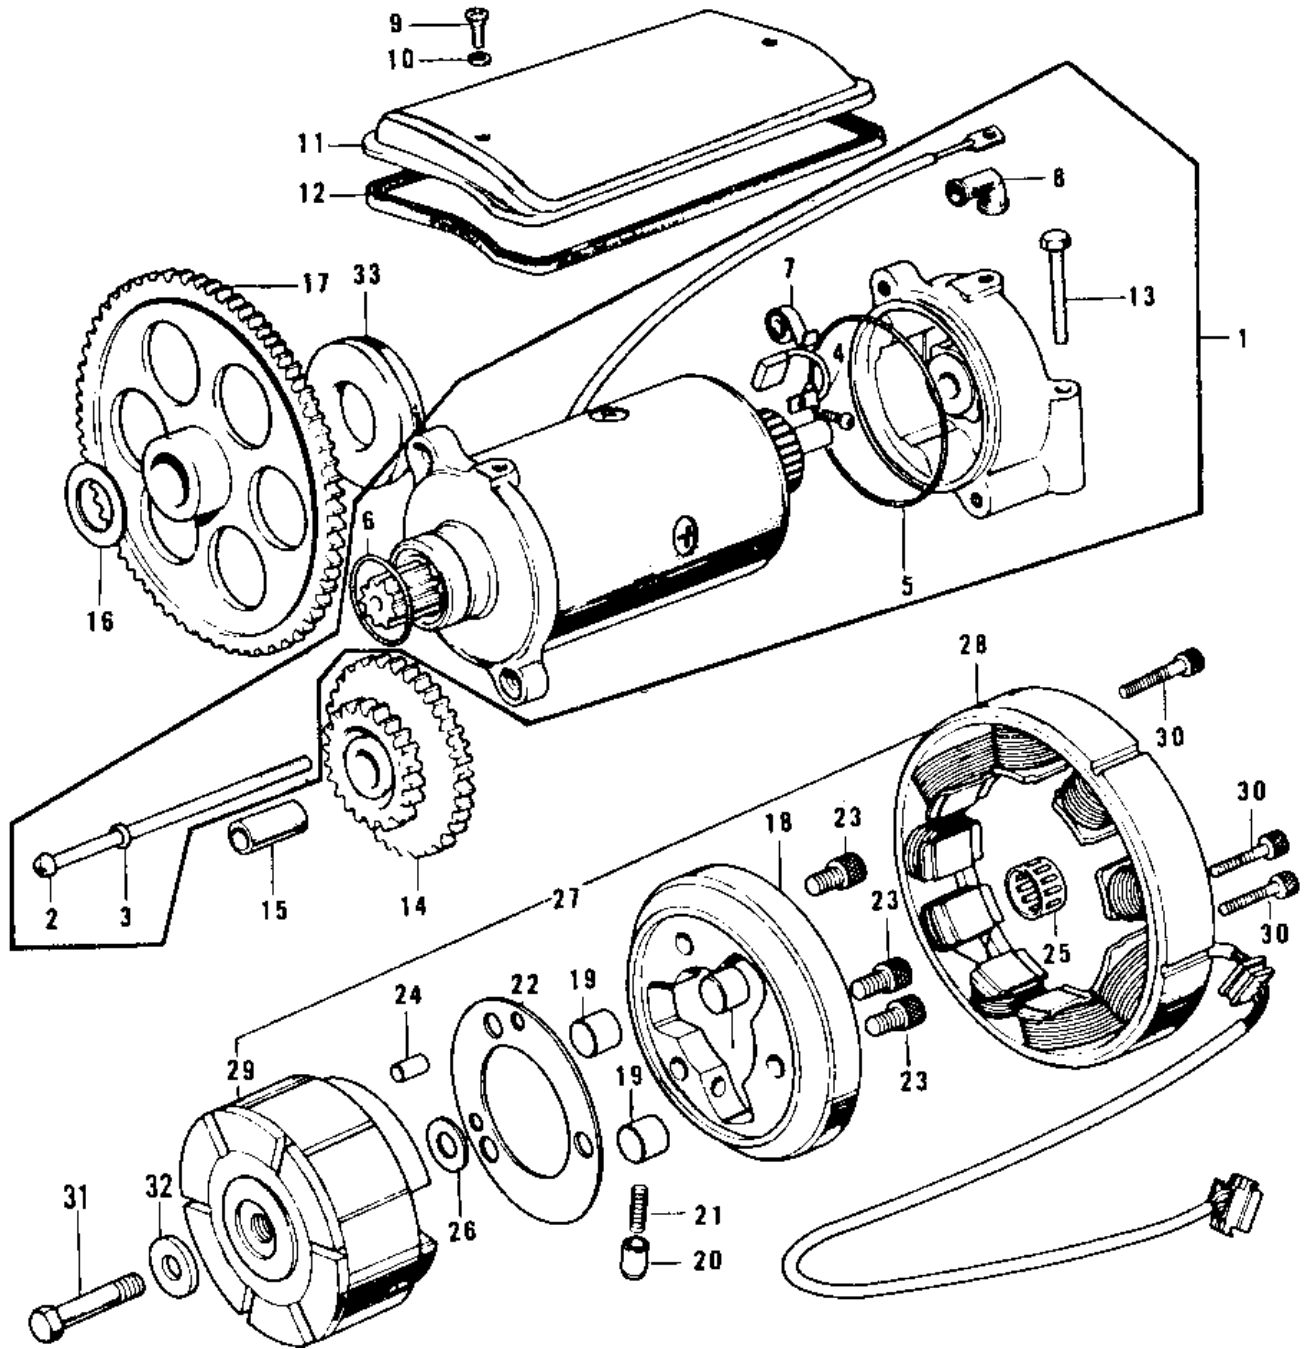

1974 Z1 PARTS DIAGRAM

GENERATOR/STARTER MOTOR

1974 Z1 PARTS LIST

GENERATOR/STARTER MOTOR

ITEM NAME	PART NUMBER	QUANTITY
MOTOR ASSY,STARTING (Ref # 1)	21163-001	
SCREW,PAN HEAD,6X110 (Ref # 2)	21015-005	
WASHER SPRING 6MM (Ref # 3)	461F0600	
CARBON BRUSH (Ref # 4)	21039-003	
"0" RING,STARTING MTR (Ref # 5)	21027-003	
"0" RING,STARTING MTR (Ref # 6)	21027-004	
SPRING,CARBON BRUSH (Ref # 7)	21040-003	
GROMMET,CORD (Ref # 8)	21017-017	
BOLT (6X10) (Ref # 9)	110R0610	
WASHER PLAIN 6MM (Ref # 10)	410B0600	
COVER,STARTING MOTOR (Ref # 11)	21165-001	
GASKET,START MOTOR CV (Ref # 12)	21166-001	
UNAVAILABLE IN PRICE BOOK (Ref # 13)	110B0656	
GEAR,STARTING MOTOR (Ref # 14)	21167-002	
PIN-PISTON (Ref # 15)	13002-007	
WASHER 22.1X30.7X2.0T (Ref # 16)	92026-091	
GEAR,STARTING CLUTCH (Ref # 17)	21167-003	
GEAR,STARTING CLUTCH (Ref # 17)	21167-003	
CLUTCH ASSY,STARTING (Ref # 18)	13193-1006	
PIN (Ref # 19)	92122-001	
PIN (Ref # 20)	92043-087	
SPRING (Ref # 21)	92081-110	
WASHER,FREE WHEEL (Ref # 22)	92026-082	
BOLT (Ref # 23)	120P0816	
PIN,DOWEL,6X22 (Ref # 24)	551A0622	
BEARING,K222620 (Ref # 25)	92046-033	
WASHER 22X35.5X1.0T (Ref # 26)	92026-092	
WASHER 22X35.5X1.0T (Ref # 26)	92026-092	
DYNAMO ASSY (Ref # 27)	21001-024	

1974 Z1 PARTS LIST

GENERATOR/STARTER MOTOR

ITEM NAME	PART NUMBER	QUANTITY
YOKE ASSY (Ref # 28)	21076-014	
ROTOR (Ref # 29)	21007-029	
ROTOR (Ref # 29)	21007-029	
BOLT-SOCKET,6X35,BLAC (Ref # 30)	120S0635	
BOLT,8X40 (Ref # 31)	115G0840	
WASHER 8.5X23.5X4.5 (Ref # 32)	92022-218	
DAMPER RUBBER (Ref # 33)	92075-186	
UNAVAILABLE IN PRICE BOOK (Ref # 33)	92075-187	
DAMPER RUBBER 8.3T (Ref # 33)	92075-188	
DAMPER RUBBER 6.3T (Ref # 33)	92075-192	
DAMPER RUBBER 7.3T (Ref # 33)	92075-193	
DAMPER RUBBER 8.3T (Ref # 33)	92075-194	