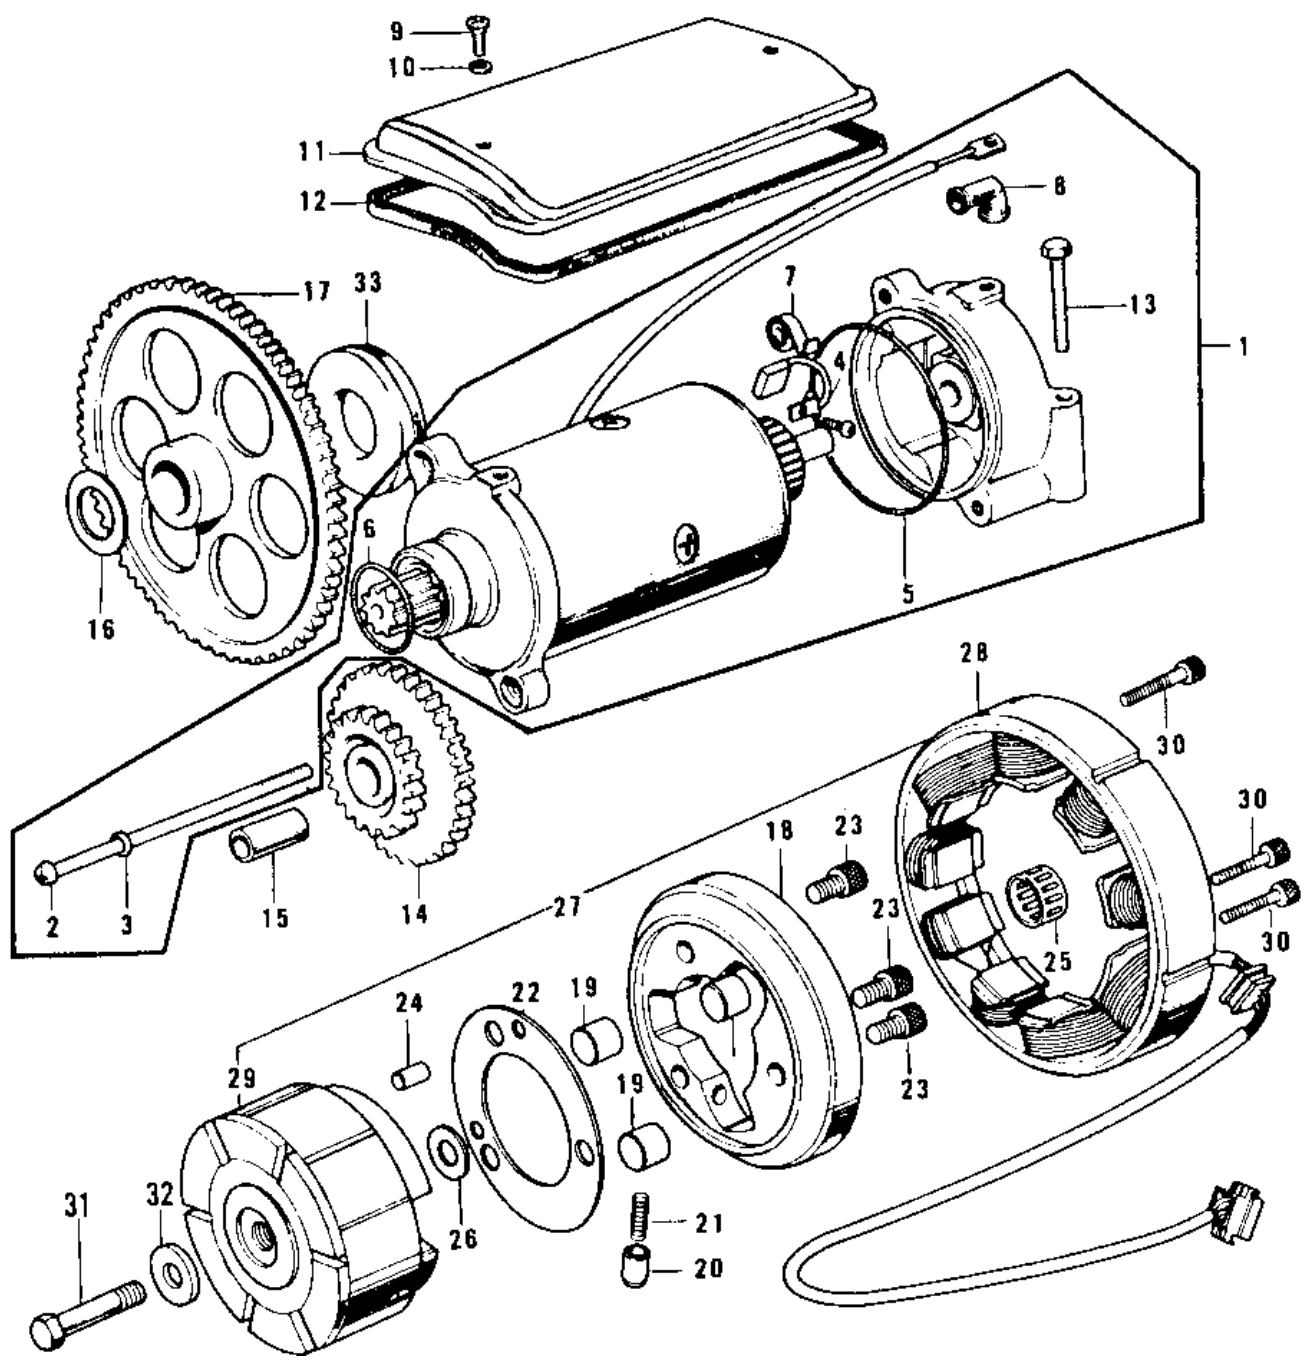

1975 Z1 PARTS DIAGRAM

GENERATOR/STARTER MOTOR

1975 Z1 PARTS LIST

GENERATOR/STARTER MOTOR

ITEM NAME	PART NUMBER	QUANTITY
MOTOR ASSY,STARTING (Ref # 1)	21163-001	
SCREW,PAN HEAD,6X110 (Ref # 2)	21015-005	
WASHER SPRING 6MM (Ref # 3)	461F0600	
CARBON BRUSH (Ref # 4)	21039-003	
"0" RING,STARTING MTR (Ref # 5)	21027-003	
"0" RING,STARTING MTR (Ref # 6)	21027-004	
SPRING,CARBON BRUSH (Ref # 7)	21040-003	
GROMMET,CORD (Ref # 8)	21017-017	
BOLT (6X10) (Ref # 9)	110R0610	
WASHER PLAIN 6MM (Ref # 10)	410B0600	
COVER,STARTING MOTOR (Ref # 11)	21165-001	
GASKET,START MOTOR CV (Ref # 12)	21166-001	
UNAVAILABLE IN PRICE BOOK (Ref # 13)	110B0656	
GEAR,STARTING MOTOR (Ref # 14)	21167-002	
PIN-PISTON (Ref # 15)	13002-007	
WASHER 22.1X30.7X2.0T (Ref # 16)	92026-091	
GEAR,STARTING CLUTCH (Ref # 17)	21167-003	
GEAR,STARTING CLUTCH (Ref # 17)	21167-003	
CLUTCH ASSY,STARTING (Ref # 18)	13193-1006	
PIN (Ref # 19)	92122-001	
PIN (Ref # 20)	92043-087	
SPRING (Ref # 21)	92081-110	
WASHER,FREE WHEEL (Ref # 22)	92026-082	
BOLT (Ref # 23)	120P0816	
PIN,DOWEL,6X22 (Ref # 24)	551A0622	
BEARING,K222620 (Ref # 25)	92046-033	
WASHER 22X35.5X1.0T (Ref # 26)	92026-092	
WASHER 22X35.5X1.0T (Ref # 26)	92026-092	
DYNAMO ASSY (Ref # 27)	21001-024	

1975 Z1 PARTS LIST

GENERATOR/STARTER MOTOR

ITEM NAME	PART NUMBER	QUANTITY
YOKE ASSY (Ref # 28)	21076-014	
ROTOR (Ref # 29)	21007-029	
ROTOR (Ref # 29)	21007-029	
BOLT-SOCKET,6X35,BLAC (Ref # 30)	120S0635	
BOLT,8X40 (Ref # 31)	115G0840	
WASHER 8.5X23.5X4.5 (Ref # 32)	92022-218	
DAMPER RUBBER (Ref # 33)	92075-186	
UNAVAILABLE IN PRICE BOOK (Ref # 33)	92075-187	
DAMPER RUBBER 8.3T (Ref # 33)	92075-188	
DAMPER RUBBER 6.3T (Ref # 33)	92075-192	
DAMPER RUBBER 7.3T (Ref # 33)	92075-193	
DAMPER RUBBER 8.3T (Ref # 33)	92075-194	