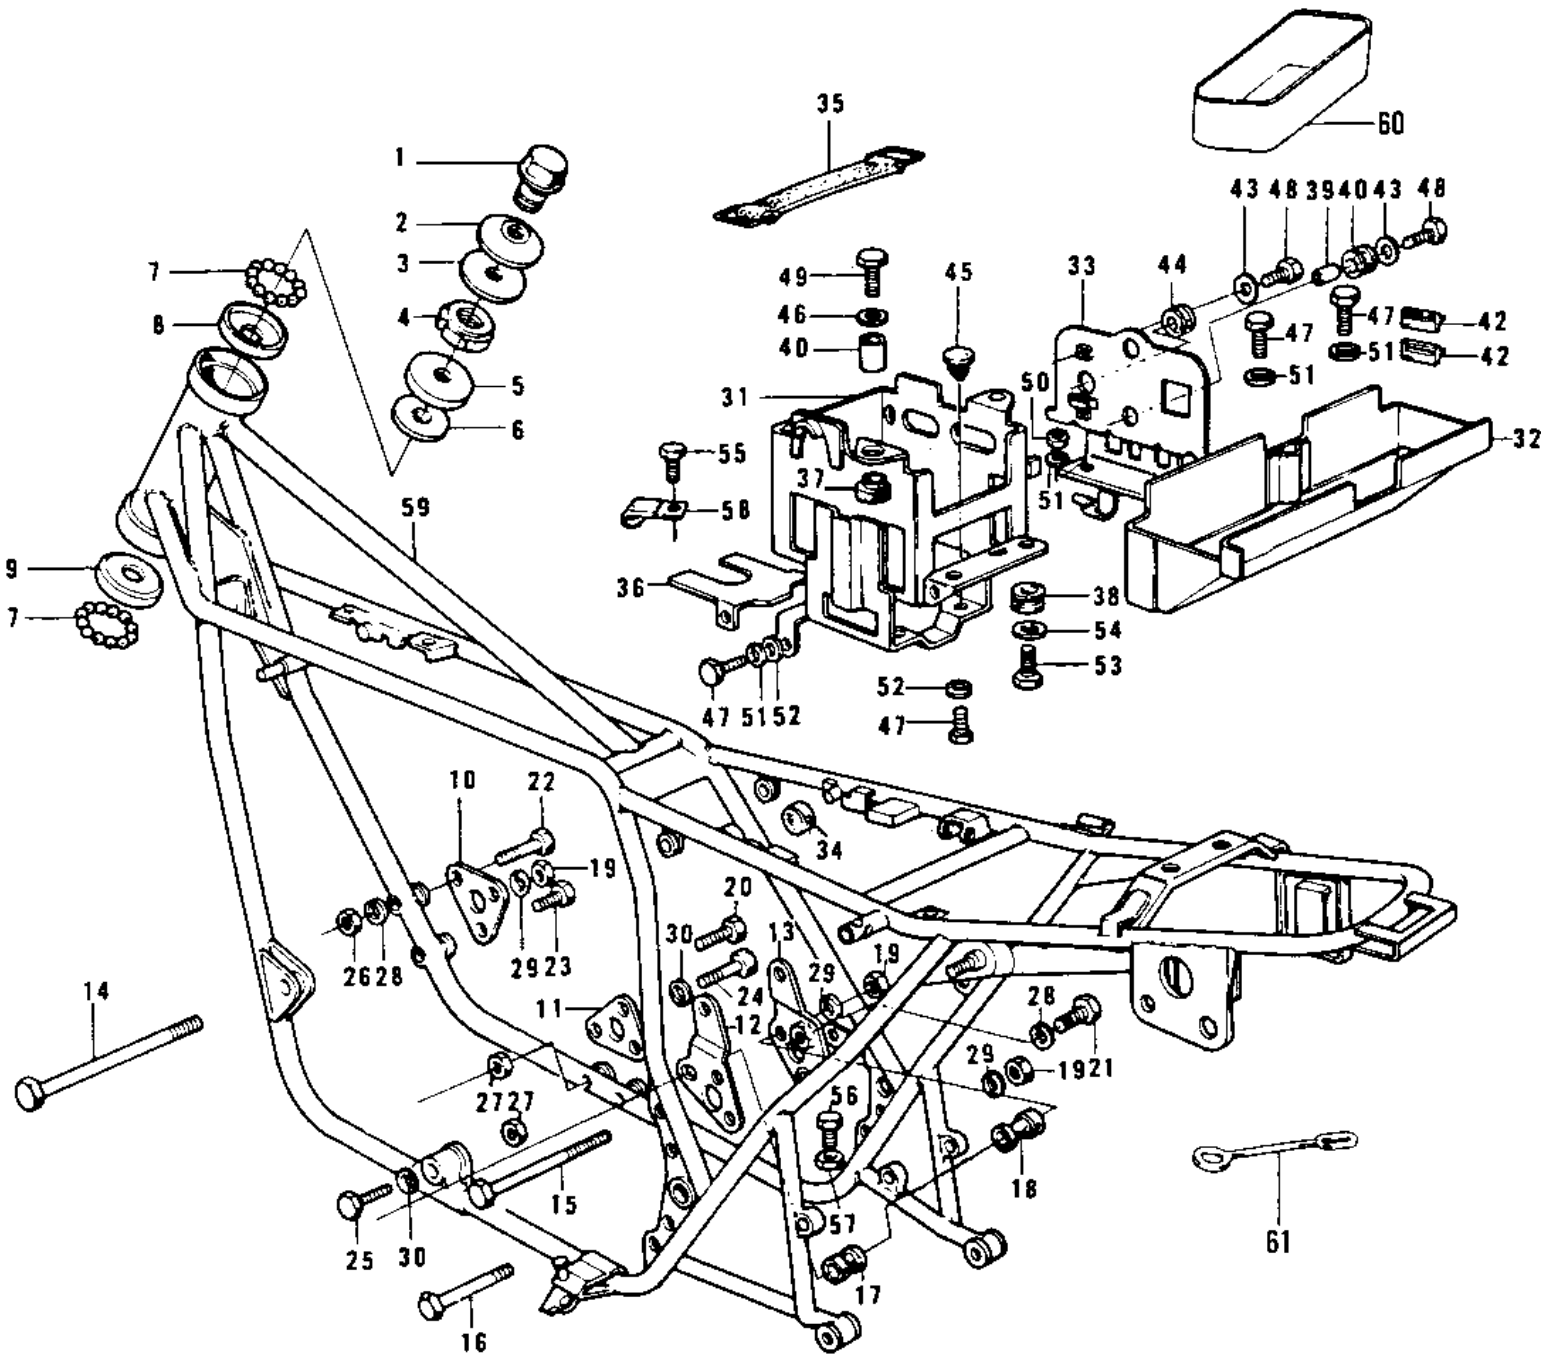

1973 Z1 PARTS DIAGRAM

FRAME/FRAME FITTINGS