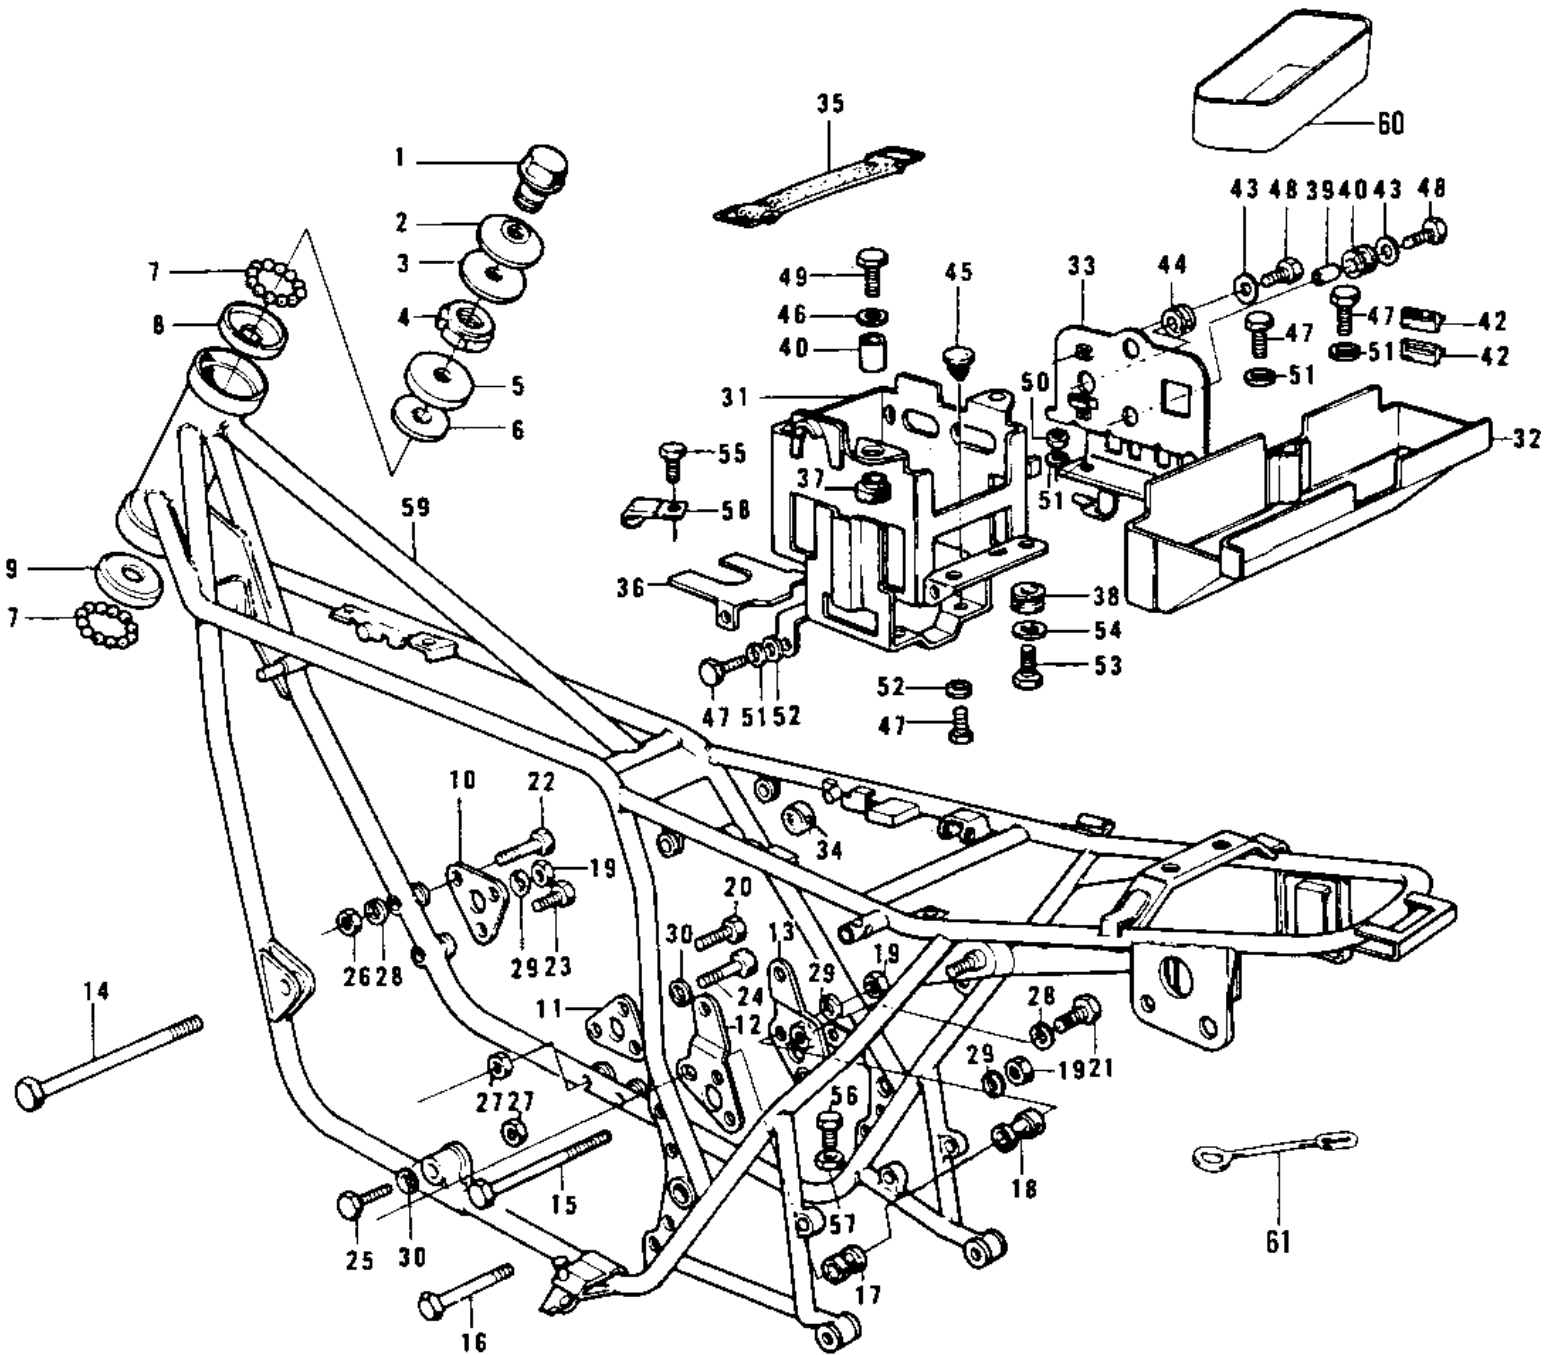

1974 Z1 PARTS DIAGRAM

FRAME/FRAME FITTINGS