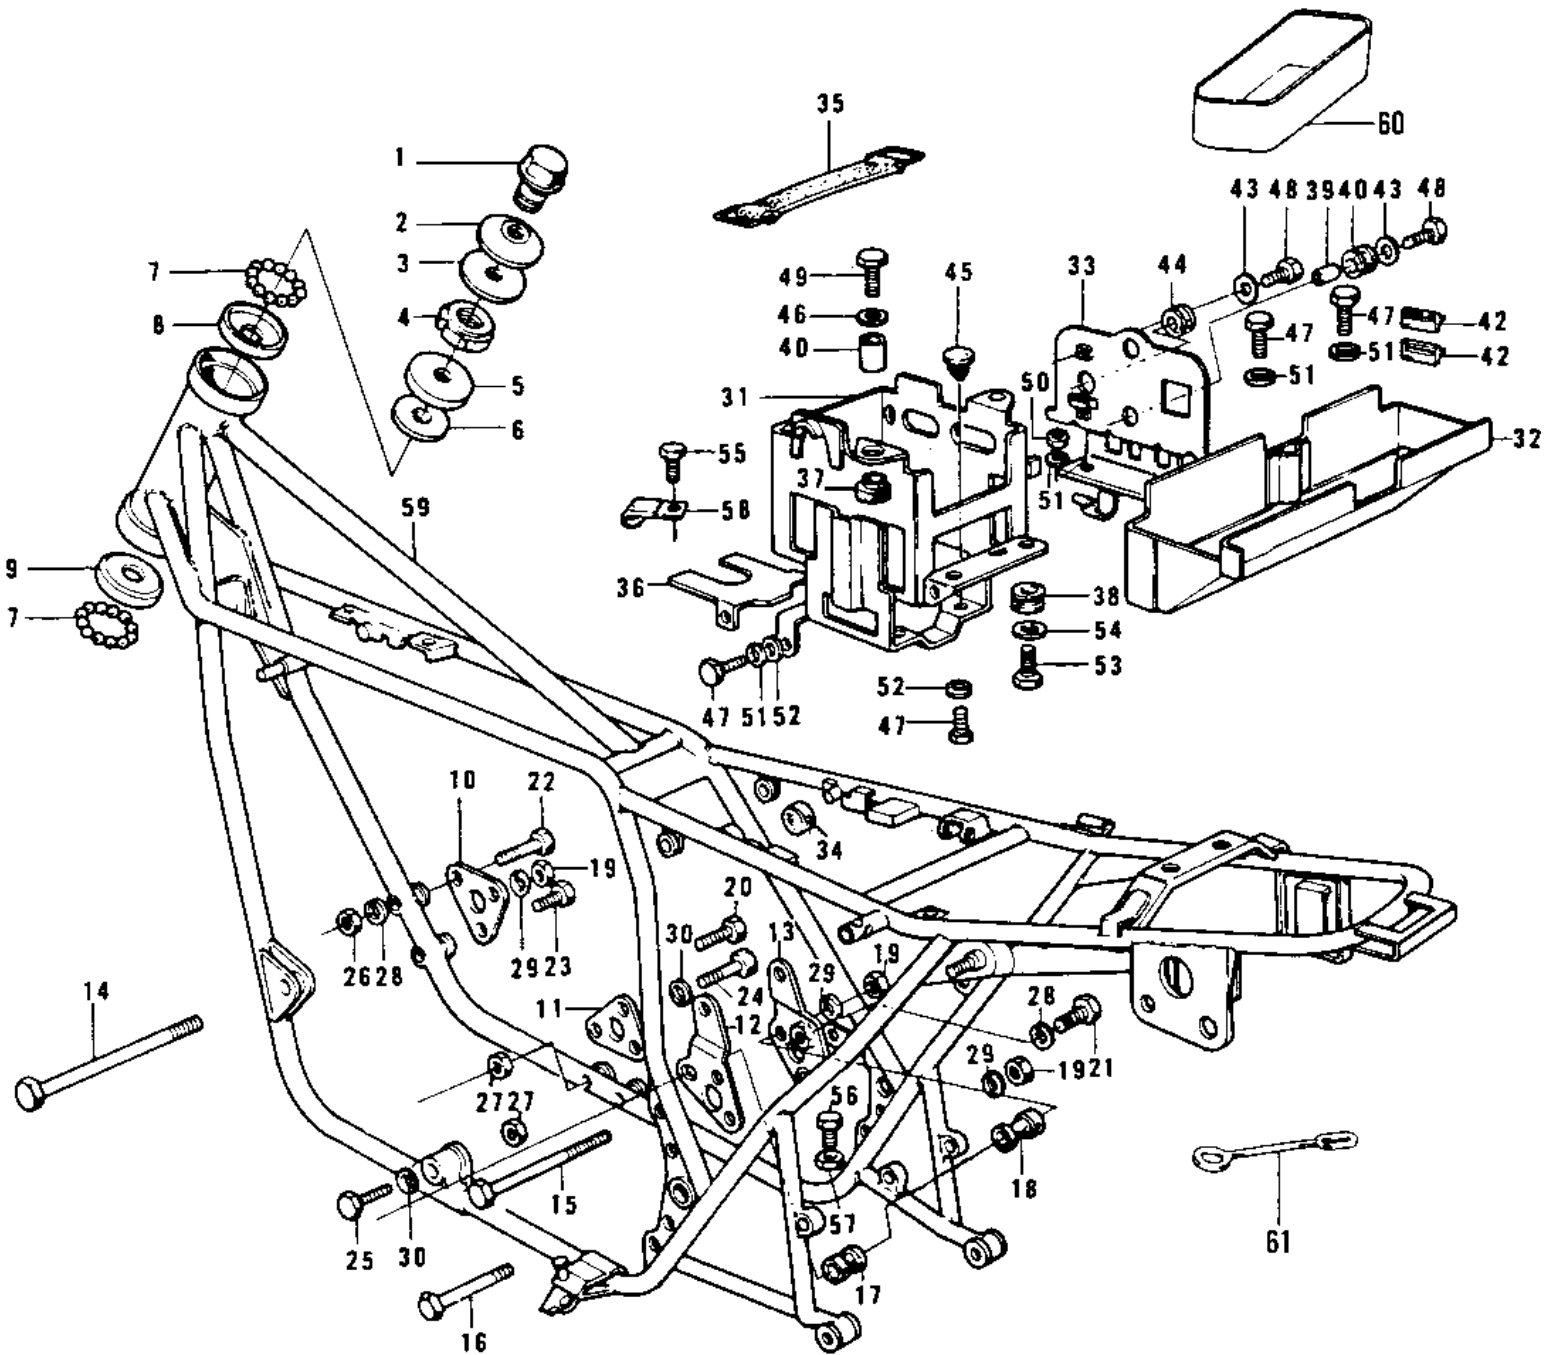

1973 Z1 PARTS DIAGRAM

FRAME/FRAME FITTINGS