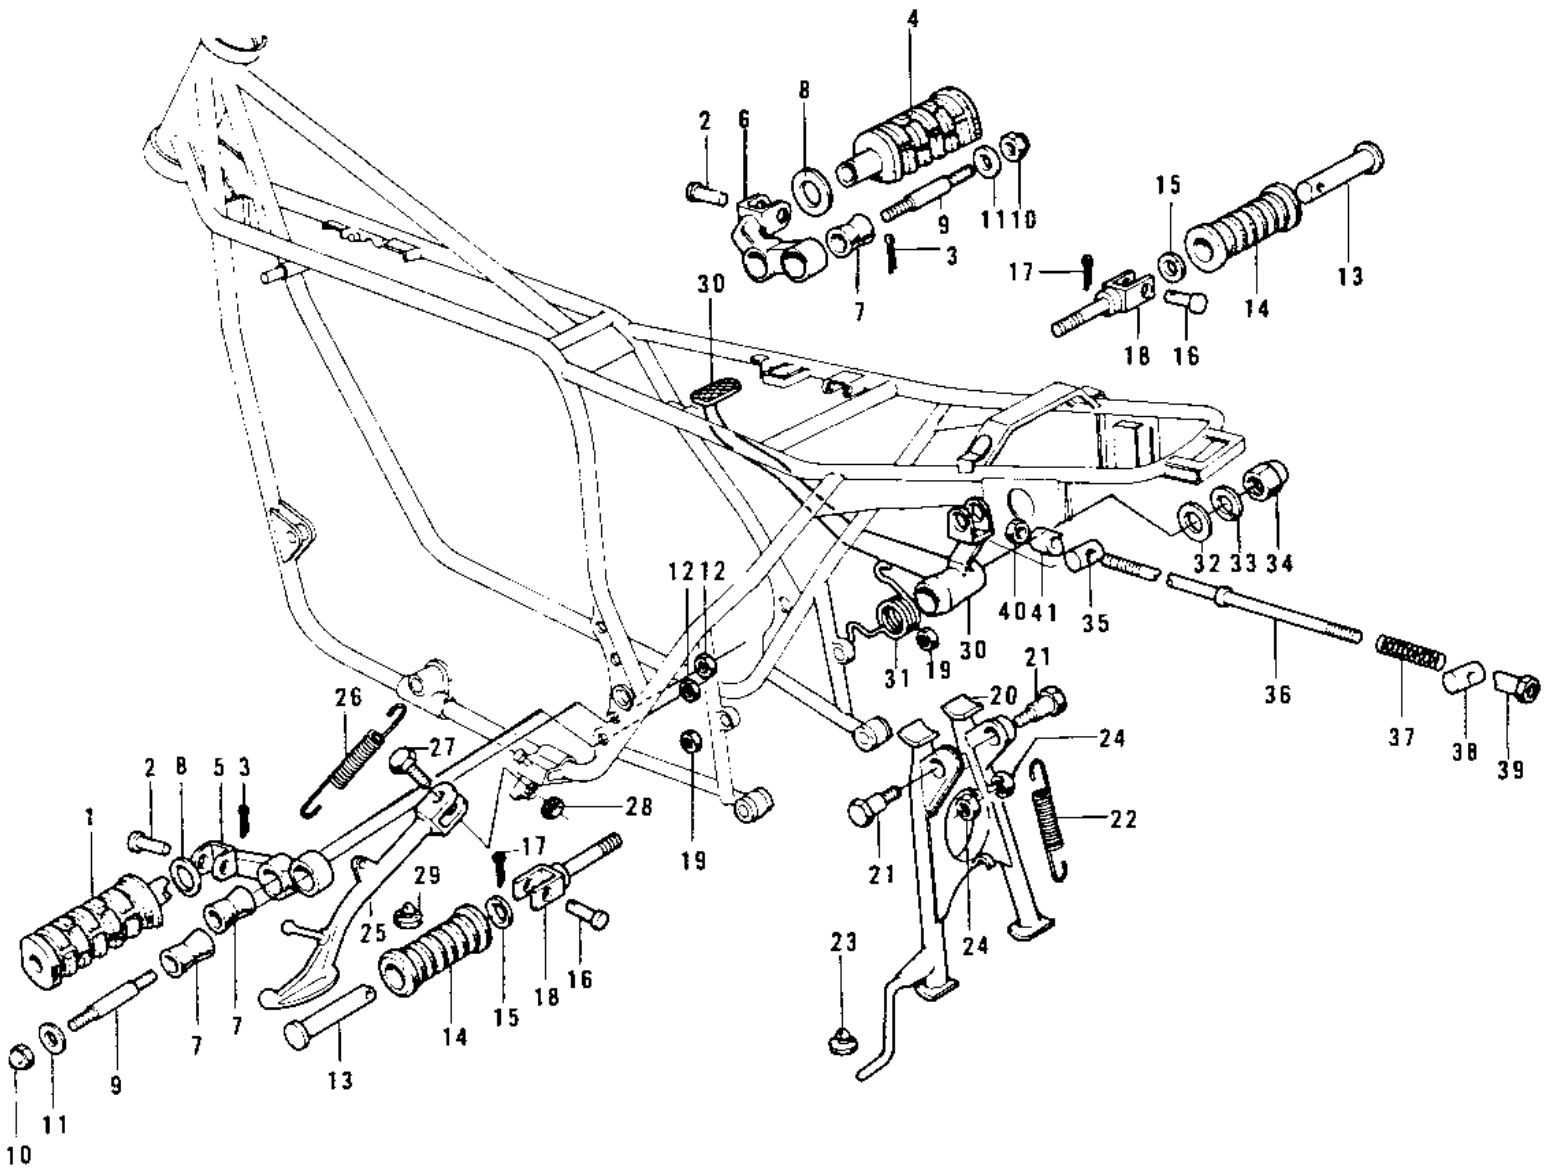

# 1973 Z1 PARTS DIAGRAM

FOOTRESTS/STANDS/BRAKE PEDAL

# 1973 Z1 PARTS LIST

## FOOTRESTS/STANDS/BRAKE PEDAL

ITEM NAME	PART NUMBER	QUANTITY
BAR-FOOTREST,L.H (Ref # 1)	34028-011	1
PIN-FOOTREST BAR FIT (Ref # 2)	92043-080	2
PIN COTTER 2.5X16 (Ref # 3)	550D2516	2
BAR-FOOTREST,R.H (Ref # 4)	34028-012	1
BRACKET,FOOTREST,L.H (Ref # 5)	34003-036	1
BRACKET,FOOTREST,R.H (Ref # 6)	34003-037	1
DAMPER RUBBER,FOOTRST (Ref # 7)	92075-140	4
WASHER,PLAIN (Ref # 8)	92022-250	2
STUD,FOOTREST BAR FIT (Ref # 9)	92004-048	4
NUT,CAP AND LOCK,8MM (Ref # 10)	92019-013	4
CAP,FOOTRESTBAR (Ref # 11)	92102-010	4
NUT 10MM (Ref # 12)	315B1000	4
BAR-RR FOOTREST (OPT) (Ref # 13)	34028-009	2
RUBBER,REAR FOOTREST (Ref # 14)	92076-024	2
WASHER-PLAIN (OPT) (Ref # 15)	92022-199	2
PIN (Ref # 16)	92043-1464	2
PIN,COTTER,2.0X12 (Ref # 17)	550D2012	2
BRACKET,REAR FOOTREST (Ref # 18)	33028-011	2
NUT-HEX-FINE,12MM (Ref # 19)	315B1200	2
STAND-MAIN (Ref # 20)	34011-1015	1
SHAFT MAIN STAND (Ref # 21)	34019-014	2
SPRING,MAIN STAND (Ref # 22)	34023-012	1
DAMPER RUBB MAIN STAD (Ref # 23)	92075-015	1
NUT,MAIN STAND FITT (Ref # 24)	92016-044	2
STAND-SIDE (Ref # 25)	34024-060	2
SPRING,SIDE STAND (Ref # 26)	34025-005	1
BOLT-SIDE STAND (Ref # 27)	92003-079	1
NUT 10MM (Ref # 28)	315B1000	1
DAMPER RUBBER,STD STM (Ref # 29)	92075-157	1

### FOOTRESTS/STANDS/BRAKE PEDAL

ITEM NAME	PART NUMBER	QUANTITY
PEDAL,BRAKE (Ref # 30)	43001-044	1
SPRING,BRAKE PEDAL (Ref # 31)	43005-041	1
SPRING,BRAKE PEDAL (Ref # 31)	43005-041	1
WASHER,8.5X20X1.6 (Ref # 32)	92022-1561	1
WASHER SPRING 8MM (Ref # 33)	461F0800	1
NUT,CAP AND LOCK,8MM (Ref # 34)	92019-013	1
PIN,REAR BRAKE ROD (Ref # 35)	92043-095	1
ROD,REAR BRAKE (Ref # 36)	43011-017	1
SPRING,BRAKE ROD (Ref # 37)	43012-001	1
PIN-BRAKE ROD (Ref # 38)	92043-065	1
NUT-BRAKE ROD ADJUST (Ref # 39)	92015-042	1
NUT (Ref # 40)	92019-008	1
PIN,BRAKE ROD (Ref # 41)	92027-177	1