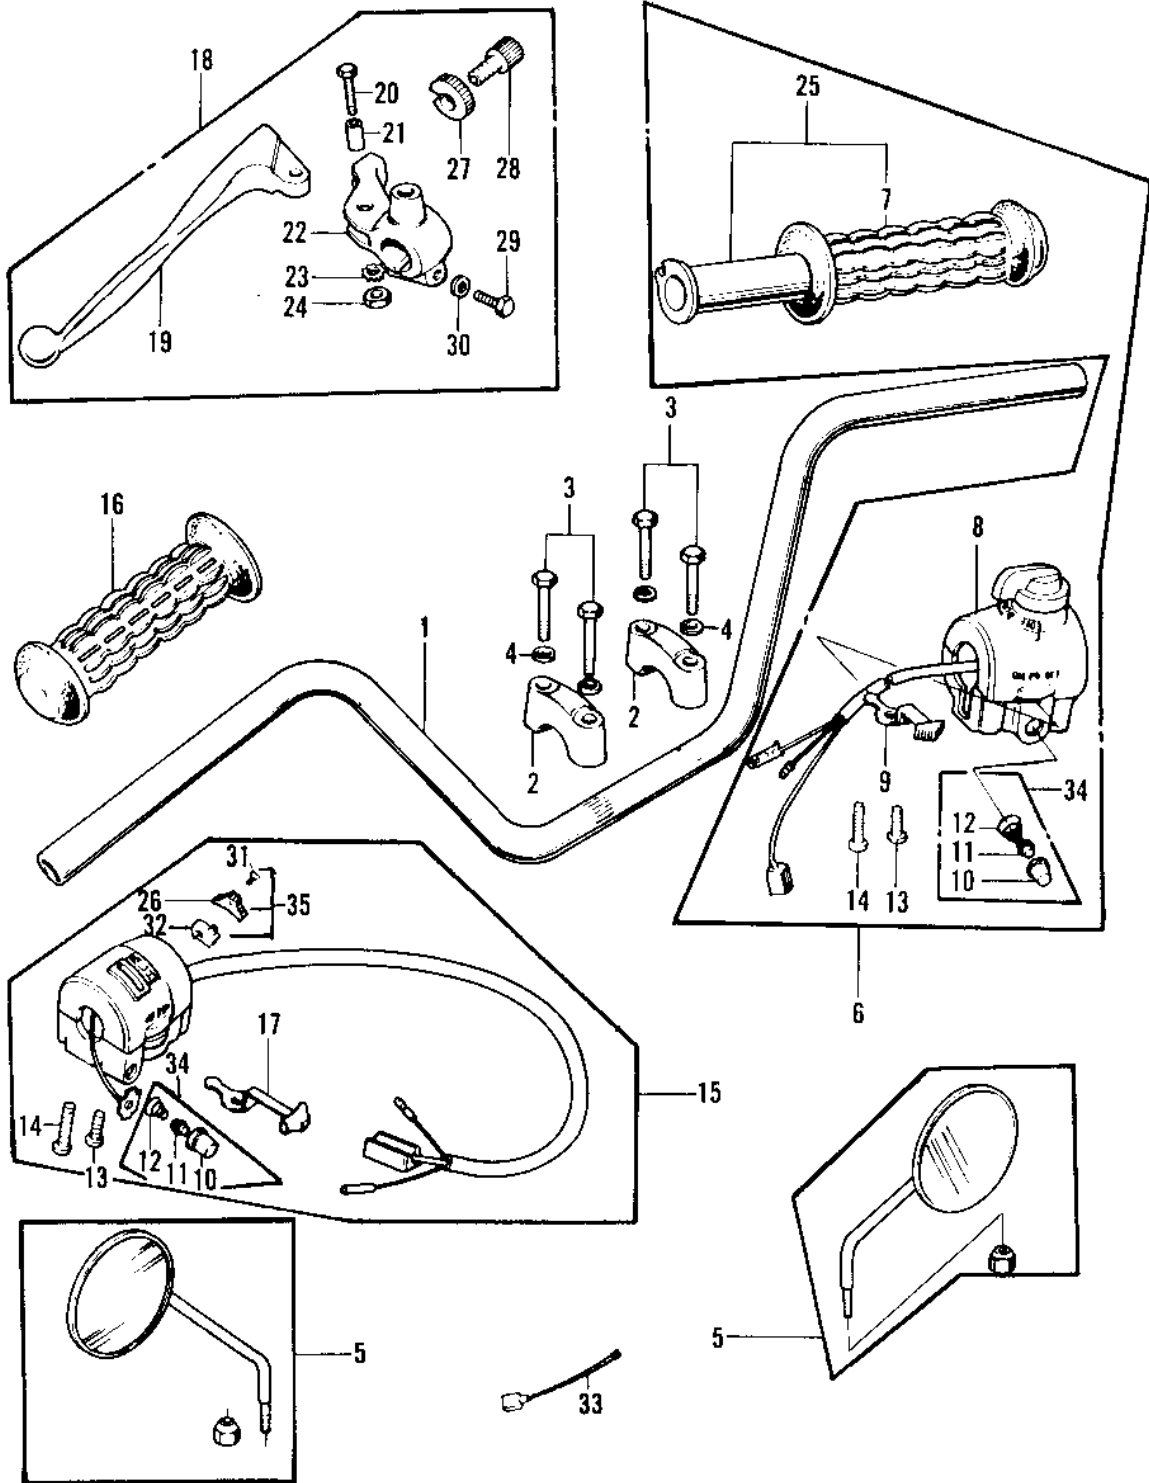

1974 Z1 PARTS DIAGRAM

HANDLEBAR

1974 Z1 PARTS LIST

HANDLEBAR

ITEM NAME	PART NUMBER	QUANTITY
HANDLEBAR (Ref # 1)	46003-029	
HOLDER-HANDLEBAR (Ref # 2)	46012-008	
BOLT 8X38 (Ref # 3)	92001-1405	
WASHER SPRING 8MM (Ref # 4)	461F0800	
REAR VIEW MIRROR (Ref # 5)	56001-1030	
GRIP ASSY,R.H (Ref # 6)	46018-025	
RUBBER-R.H GRIP (Ref # 7)	46061-012	
CASE ASSY,R.H SWITCH (Ref # 8)	46132-001	
CASE ASSY,R.H (Ref # 8)	46132-018	
CASE ASSY R.H (Ref # 8)	46132-014	
KNOB,LIGHTING SW R.H (Ref # 9)	46043-004	
BUTTON HORN (Ref # 10)	46028-003	
BUTTON, HORN PUSH (Ref # 10)	46028-006	
CONTACT HORN SWITCH (Ref # 11)	46079-003	
SPRING HORN SWITCH (Ref # 12)	46031-005	
SCREW PAN HEAD 5X30 (Ref # 13)	220B0530A	
SCREW-PAN HEAD,5X35 (Ref # 14)	220B0535A	
CASE ASSY,L.H SWITCH (Ref # 15)	46091-009	
HOUSING ASSY,CONT,L.H (Ref # 15)	46091-1079	
RUBBER-L.H GRIP (Ref # 16)	46075-017	
KNOB,LIGHTING SW L.H (Ref # 17)	46043-005	
LEVER ASSY,CLUTCH (Ref # 18)	46076-025	
LEVER-CLUTCH (Ref # 19)	46092-015	
BOLT HEX HEAD 5X20 (Ref # 20)	92007-020	
COLLAR LEVER (Ref # 21)	46059-011	
HOLDER-CLUTCH LEV,BLK (Ref # 22)	46094-011-21	
WASHER LOCK 5MM (Ref # 23)	464H0500	
NUT 5MM (Ref # 24)	312B0500A	
GRIP ASSY,THROTTLE (Ref # 25)	46019-025	

1974 Z1 PARTS LIST

HANDLEBAR

ITEM NAME	PART NUMBER	QUANTITY
KNOB,LIGHTING SW L.H (Ref # 26)	46044-013	
NUT-LOCK (Ref # 27)	46056-005	
SCREW ADJUST (Ref # 28)	46055-006	
BOLT HEX HEAD 6X25 (Ref # 29)	110N0625	
WASHER PLAIN 6MM (Ref # 30)	410B0600	
SCREW PAN HEAD 3X5 (Ref # 31)	220B0305A	
SWITCH ASSY,L.H (Ref # 32)	46089-016	
SWITCH,L.H (Ref # 32)	46089-014	
WIRE,LEAD (Ref # 33)	26011-091	
SWITCH ASSY,HORN BUTN (Ref # 34)	27010-1009	
L.H GRIP SWITCH KIT (Ref # 35)	99990-530	