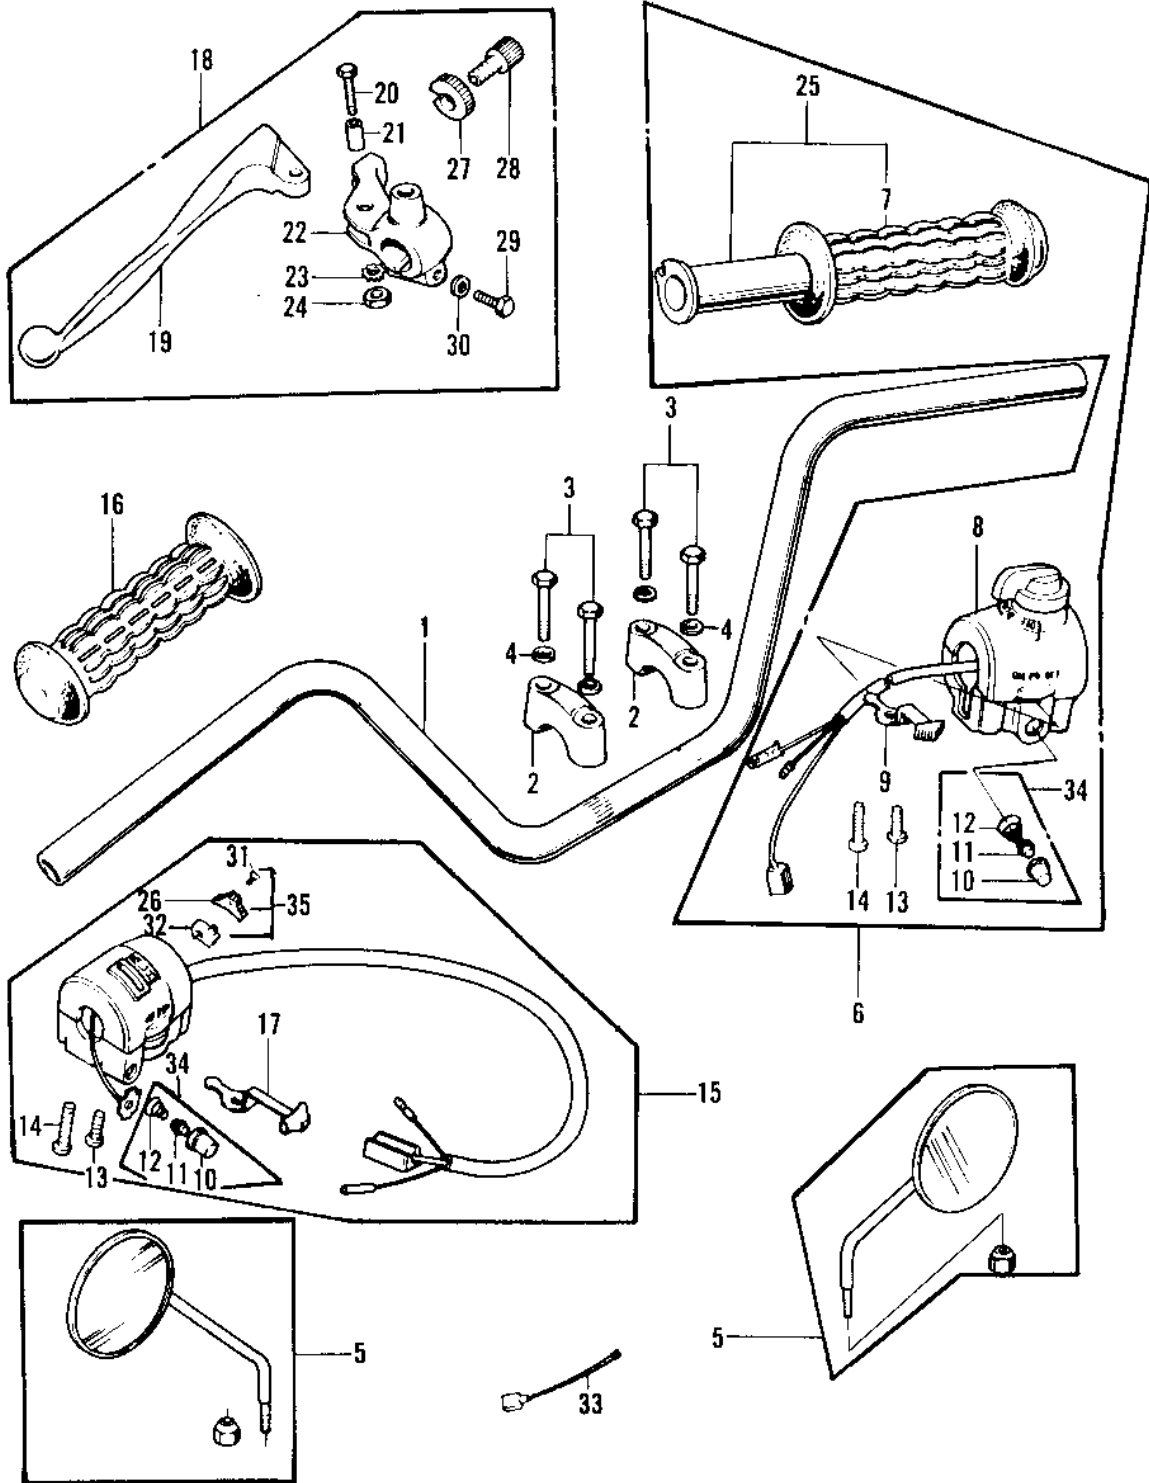

# 1975 Z1 PARTS DIAGRAM

# 1975 Z1 PARTS LIST

## HANDLEBAR

ITEM NAME	PART NUMBER	QUANTITY
HANDLEBAR (Ref # 1)	46003-029	
HOLDER-HANDLEBAR (Ref # 2)	46012-008	
BOLT 8X38 (Ref # 3)	92001-1405	
WASHER SPRING 8MM (Ref # 4)	461F0800	
REAR VIEW MIRROR (Ref # 5)	56001-1030	
GRIP ASSY,R.H (Ref # 6)	46018-025	
RUBBER-R.H GRIP (Ref # 7)	46061-012	
CASE ASSY,R.H SWITCH (Ref # 8)	46132-001	
CASE ASSY,R.H (Ref # 8)	46132-018	
CASE ASSY R.H (Ref # 8)	46132-014	
KNOB,LIGHTING SW R.H (Ref # 9)	46043-004	
BUTTON HORN (Ref # 10)	46028-003	
BUTTON, HORN PUSH (Ref # 10)	46028-006	
CONTACT HORN SWITCH (Ref # 11)	46079-003	
SPRING HORN SWITCH (Ref # 12)	46031-005	
SCREW PAN HEAD 5X30 (Ref # 13)	220B0530A	
SCREW-PAN HEAD,5X35 (Ref # 14)	220B0535A	
CASE ASSY,L.H SWITCH (Ref # 15)	46091-009	
HOUSING ASSY,CONT,L.H (Ref # 15)	46091-1079	
RUBBER-L.H GRIP (Ref # 16)	46075-017	
KNOB,LIGHTING SW L.H (Ref # 17)	46043-005	
LEVER ASSY,CLUTCH (Ref # 18)	46076-025	
LEVER-CLUTCH (Ref # 19)	46092-015	
BOLT HEX HEAD 5X20 (Ref # 20)	92007-020	
COLLAR LEVER (Ref # 21)	46059-011	
HOLDER-CLUTCH LEV,BLK (Ref # 22)	46094-011-21	
WASHER LOCK 5MM (Ref # 23)	464H0500	
NUT 5MM (Ref # 24)	312B0500A	
GRIP ASSY,THROTTLE (Ref # 25)	46019-025	

### HANDLEBAR

ITEM NAME	PART NUMBER	QUANTITY
KNOB,LIGHTING SW L.H (Ref # 26)	46044-013	
NUT-LOCK (Ref # 27)	46056-005	
SCREW ADJUST (Ref # 28)	46055-006	
BOLT HEX HEAD 6X25 (Ref # 29)	110N0625	
WASHER PLAIN 6MM (Ref # 30)	410B0600	
SCREW PAN HEAD 3X5 (Ref # 31)	220B0305A	
SWITCH ASSY,L.H (Ref # 32)	46089-016	
SWITCH,L.H (Ref # 32)	46089-014	
WIRE,LEAD (Ref # 33)	26011-091	
SWITCH ASSY,HORN BUTN (Ref # 34)	27010-1009	
L.H GRIP SWITCH KIT (Ref # 35)	99990-530	