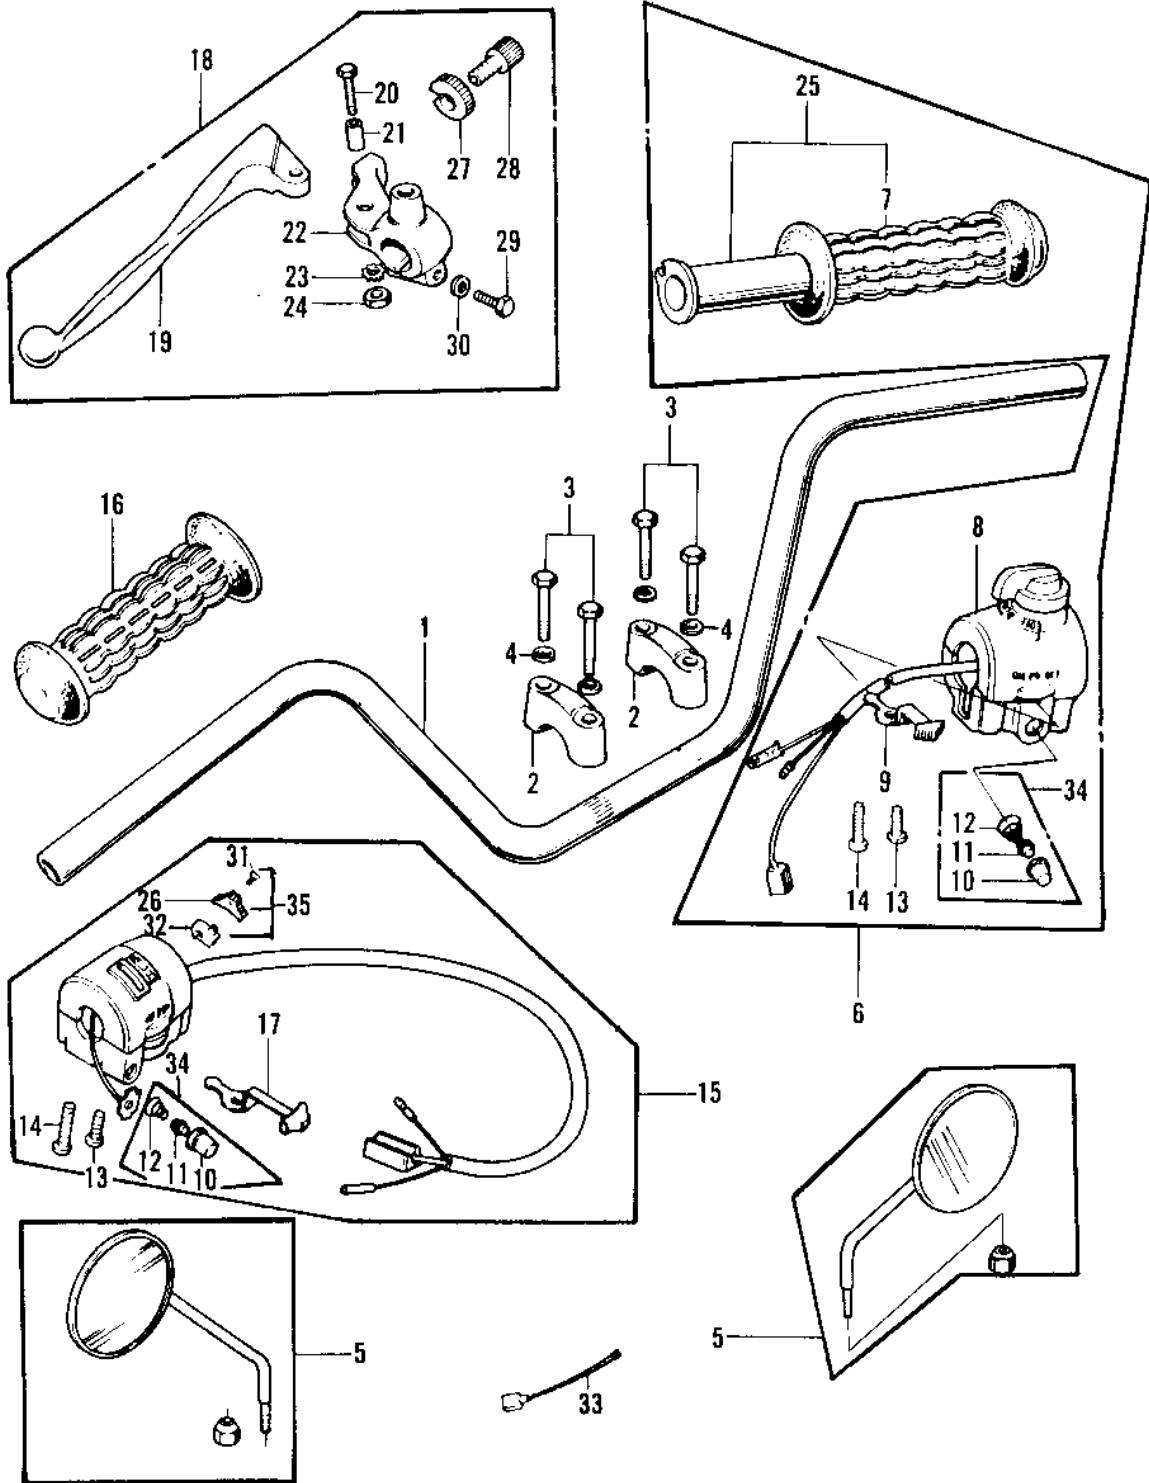

1973 Z1 PARTS DIAGRAM

HANDLEBAR