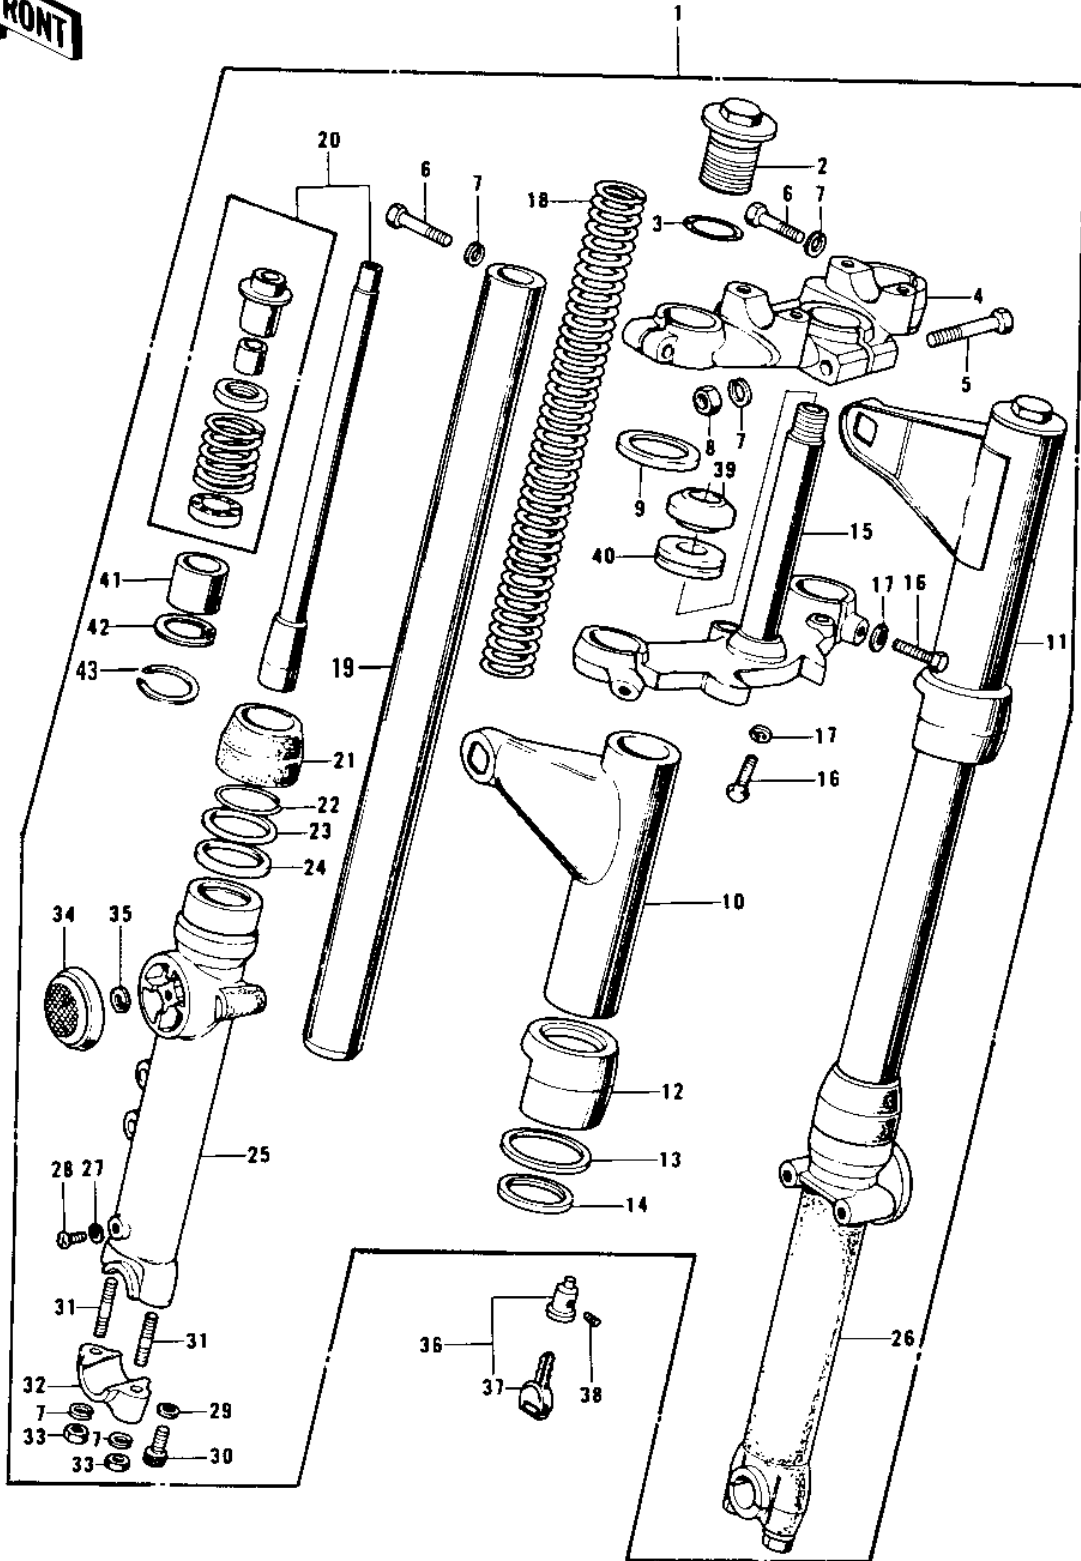

1974 Z1 PARTS DIAGRAM

FRONT FORK