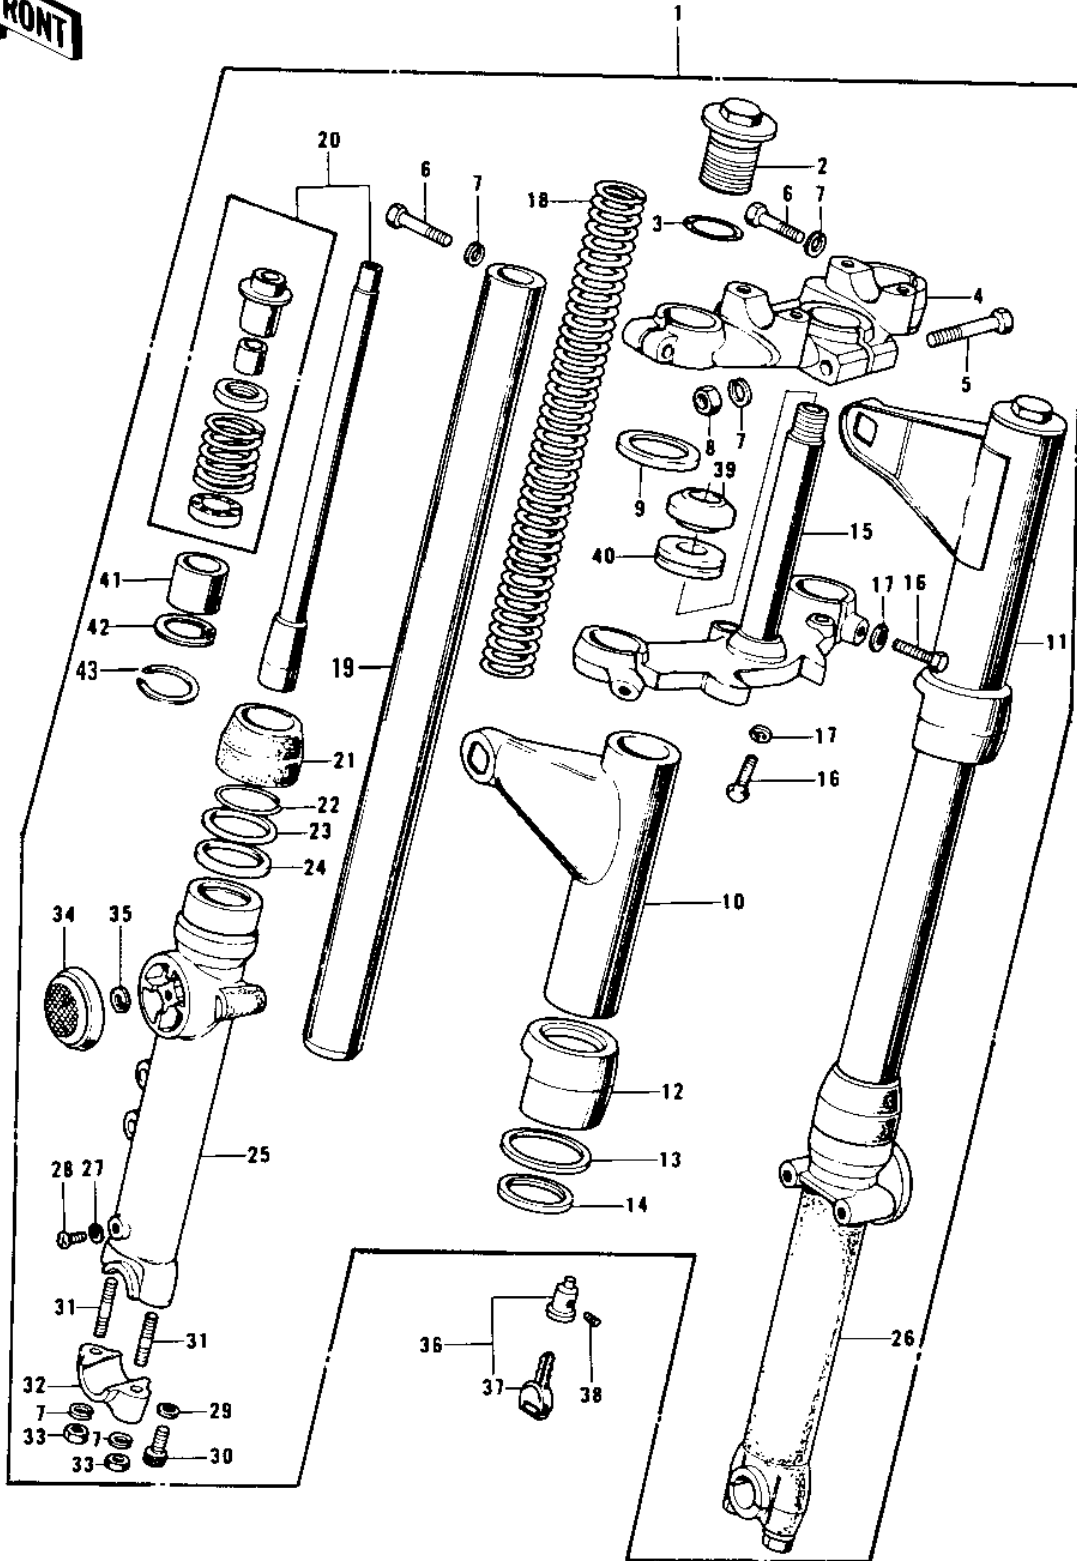

1975 Z1 PARTS DIAGRAM

FRONT FORK

1975 Z1 PARTS LIST

FRONT FORK

ITEM NAME	PART NUMBER	QUANTITY
FORK-FRONT (Ref # 1)	44001-162	
FORK-FRONT (Ref # 1)	44001-162	
FORK-FRONT (Ref # 1)	44001-162	
BOLT-FORK TOP (Ref # 2)	44062-003	
'O' RING FORK TOP (Ref # 3)	44046-015	
HEAD,STEERING STEM (Ref # 4)	44039-045	
BOLT-HEX HEAD,8X55 (Ref # 5)	44041-038	
BOLT-HEX HEAD.8M/M (Ref # 6)	44041-045	
BOLT-HEX HEAD.8M/M (Ref # 6)	44041-045	
WASHER SPRING 8MM (Ref # 7)	461F0800	
NUT FUEL TANK FRONT (Ref # 8)	92020-007	
WASHER,FORK COVER (Ref # 9)	44064-005	
COVER,L.H FORK (Ref # 10)	44033-072	
COVER,L.H FORK (Ref # 10)	44033-072	
COVER,L.H FORK (Ref # 10)	44033-072	
COVER,R.H FORK (Ref # 11)	44034-072	
COVER,R.H FORK (Ref # 11)	44034-072	
COVER,R.H FORK (Ref # 11)	44034-072	
GUIDE,FORK COVER (Ref # 12)	44064-006	
WASHER,FORK COU GUID (Ref # 13)	44064-008	
GASKET,FORK COVER (Ref # 14)	44045-038	
STEM,STEERING (Ref # 15)	44037-049	
BOLT-HEX HEAD,12X36 (Ref # 16)	92003-064	
WASHER SPRING 12MM (Ref # 17)	461F1200	
SPRING,FORK INNER (Ref # 18)	44026-042	
TUBE,FORK INNER (Ref # 19)	44013-037	
CYLINDER-FORK (Ref # 20)	44023-007	
CYLINDER-FORK (Ref # 20)	44022-028	
CYLINDER-FORK (Ref # 20)	44022-028	