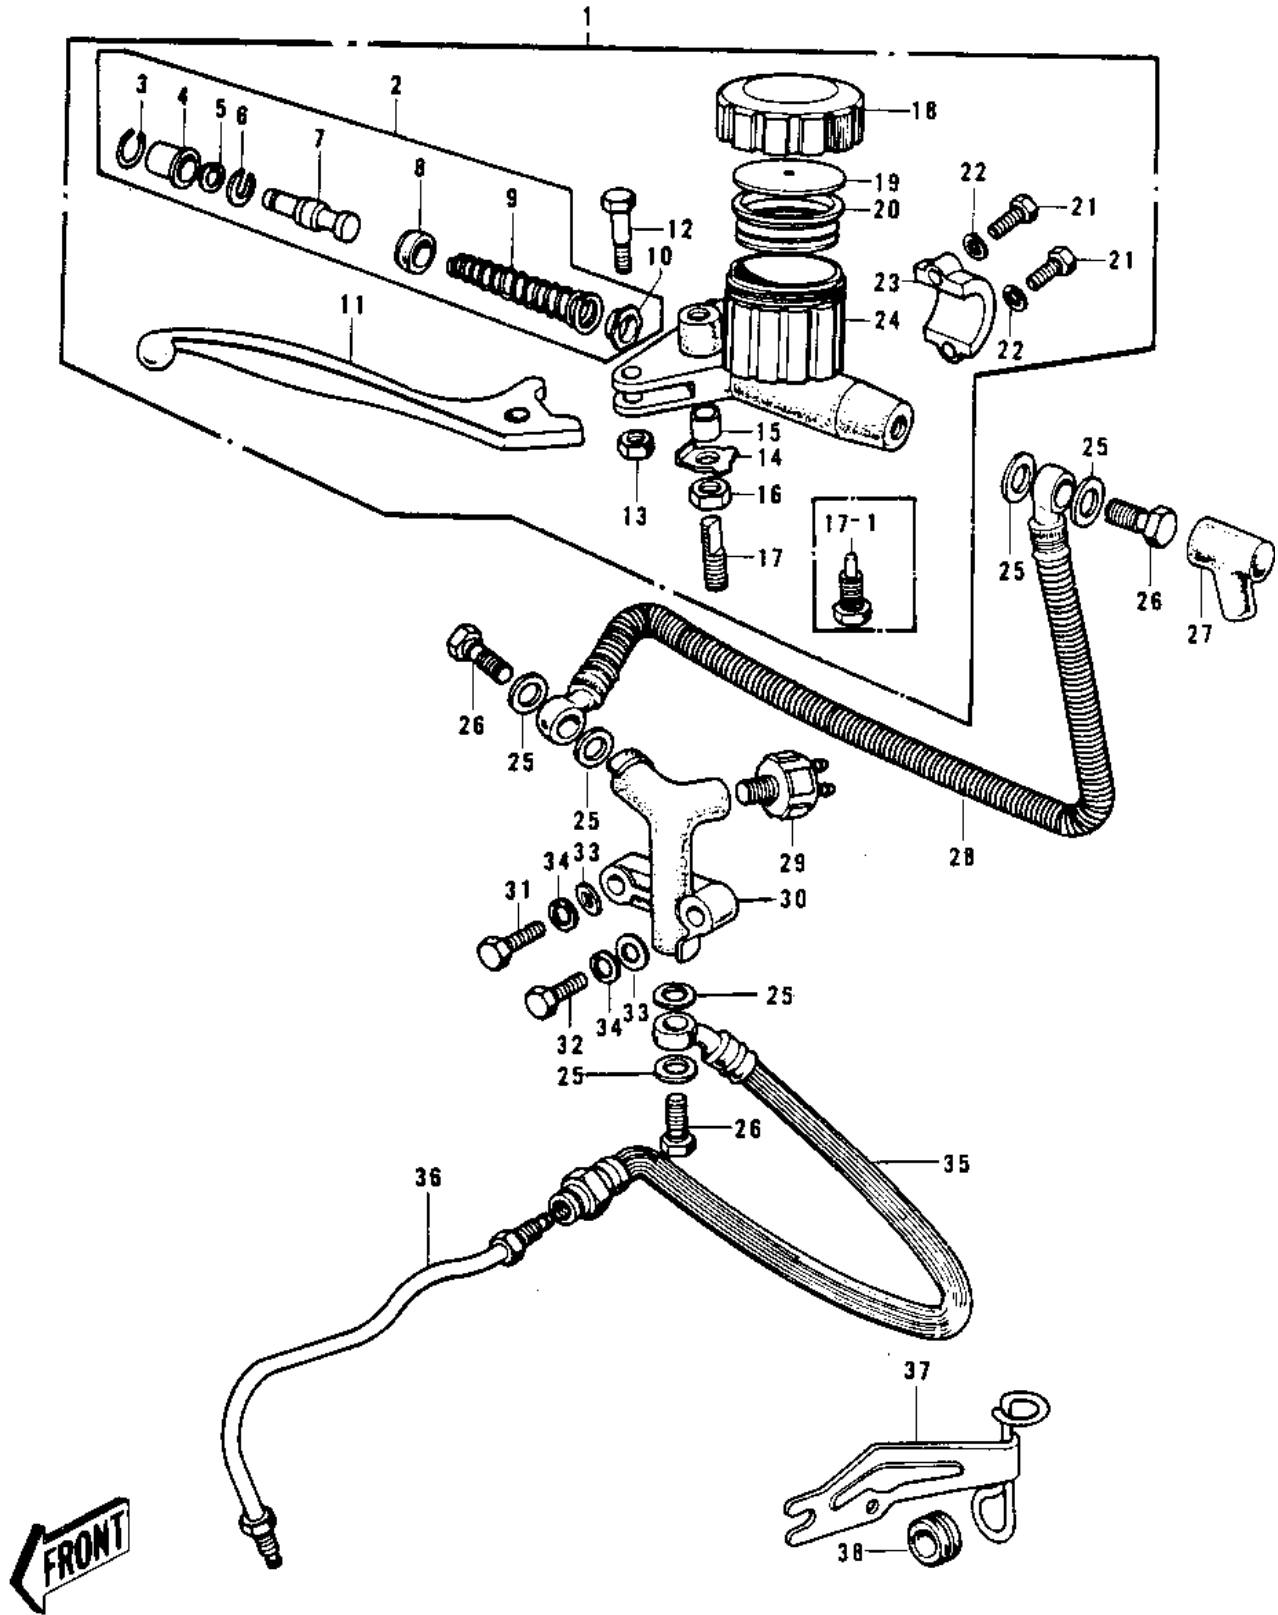

1973 Z1 PARTS DIAGRAM

FRONT MASTER CYLINDER

1973 Z1 PARTS LIST

FRONT MASTER CYLINDER

ITEM NAME	PART NUMBER	QUANTITY
CYLINDER ASSY,MASTER (Ref # 1)	43015-032	1
CYLINDER ASSY,MASTER (Ref # 1)	43015-032	1
CYLINDER ASSY,MASTER (Ref # 1)	43015-032	1
REPAIR SET-MASTER CYL (Ref # 2)	43073-001	1
STOPPER-BOOTS (Ref # 3)	43025-001	1
BOOTS (Ref # 4)	43024-001	1
CIRCLIP,18MM (Ref # 5)	481J1800	1
STOPPER-PISTON (Ref # 6)	43022-001	1
PISTON ASSY (Ref # 7)	43072-001	1
CUP-PRIMARY (Ref # 8)	43019-001	1
SPRING ASSY-RETURN (Ref # 9)	43018-001	1
VALVE ASSY-CHECK (Ref # 10)	43017-001	1
LEVER,FRONT BRAKE (Ref # 11)	43029-003	1
BOLT-LEVER FITTING (Ref # 12)	43033-001	1
NUT 6MM (Ref # 13)	312B0600	1
WASHER-LOCK,8MM (Ref # 14)	43031-001	1
TUBE (Ref # 15)	43074-001	1
NUT,8MM (Ref # 16)	311B0800	1
BOLT-LEVER ADJUST (Ref # 17)	43030-002	1
BOLT,LEVER ADJUSTING (Ref # 17-1)	43030-003	1
CAP,OIL CUP (Ref # 18)	43026-003	1
PLATE-MASTER CYLINDER (Ref # 19)	43027-001	1
DIAPHRAGM (Ref # 20)	43028-001	1
BOLT HEX HEAD 6X25 (Ref # 21)	110N0625	2
WASHER PLAIN 6MM (Ref # 22)	411B0600	2
HOLDER-MASTER CYL (Ref # 23)	43034-001	1
BODY, MASTER CYLINDER (Ref # 24)	43016-002	1
WASHER-OIL BOLT (Ref # 25)	43067-001	6
BOLT,OIL,L=23 (Ref # 26)	92002-1888	3

1973 Z1 PARTS LIST

FRONT MASTER CYLINDER

ITEM NAME	PART NUMBER	QUANTITY
BOOT,DUST (Ref # 27)	49006-1041	1
HOSE,FRONT BRAKE (Ref # 28)	43059-007	1
SWITCH-FRONT BRAKE (Ref # 29)	43065-001	1
JOINT,THREE WAY (Ref # 30)	43061-002	1
BOLT-HEX HEAD,6X32 (Ref # 31)	110N0632	1
BOLT HEX HEAD 6X40 (Ref # 32)	110N0640	1
WASHER SPRING 6MM (Ref # 33)	461F0600	2
WASHER PLAIN 6MM (Ref # 34)	411B0600	2
HOSE,FRONT BRAKE (Ref # 35)	43059-011	1
PIPE,BRIDGE (Ref # 36)	43060-004	1
BRACKET-BRAKE HOSE (Ref # 37)	43063-001	1
GROMMET-HOSE BRACKET (Ref # 38)	43064-001	1