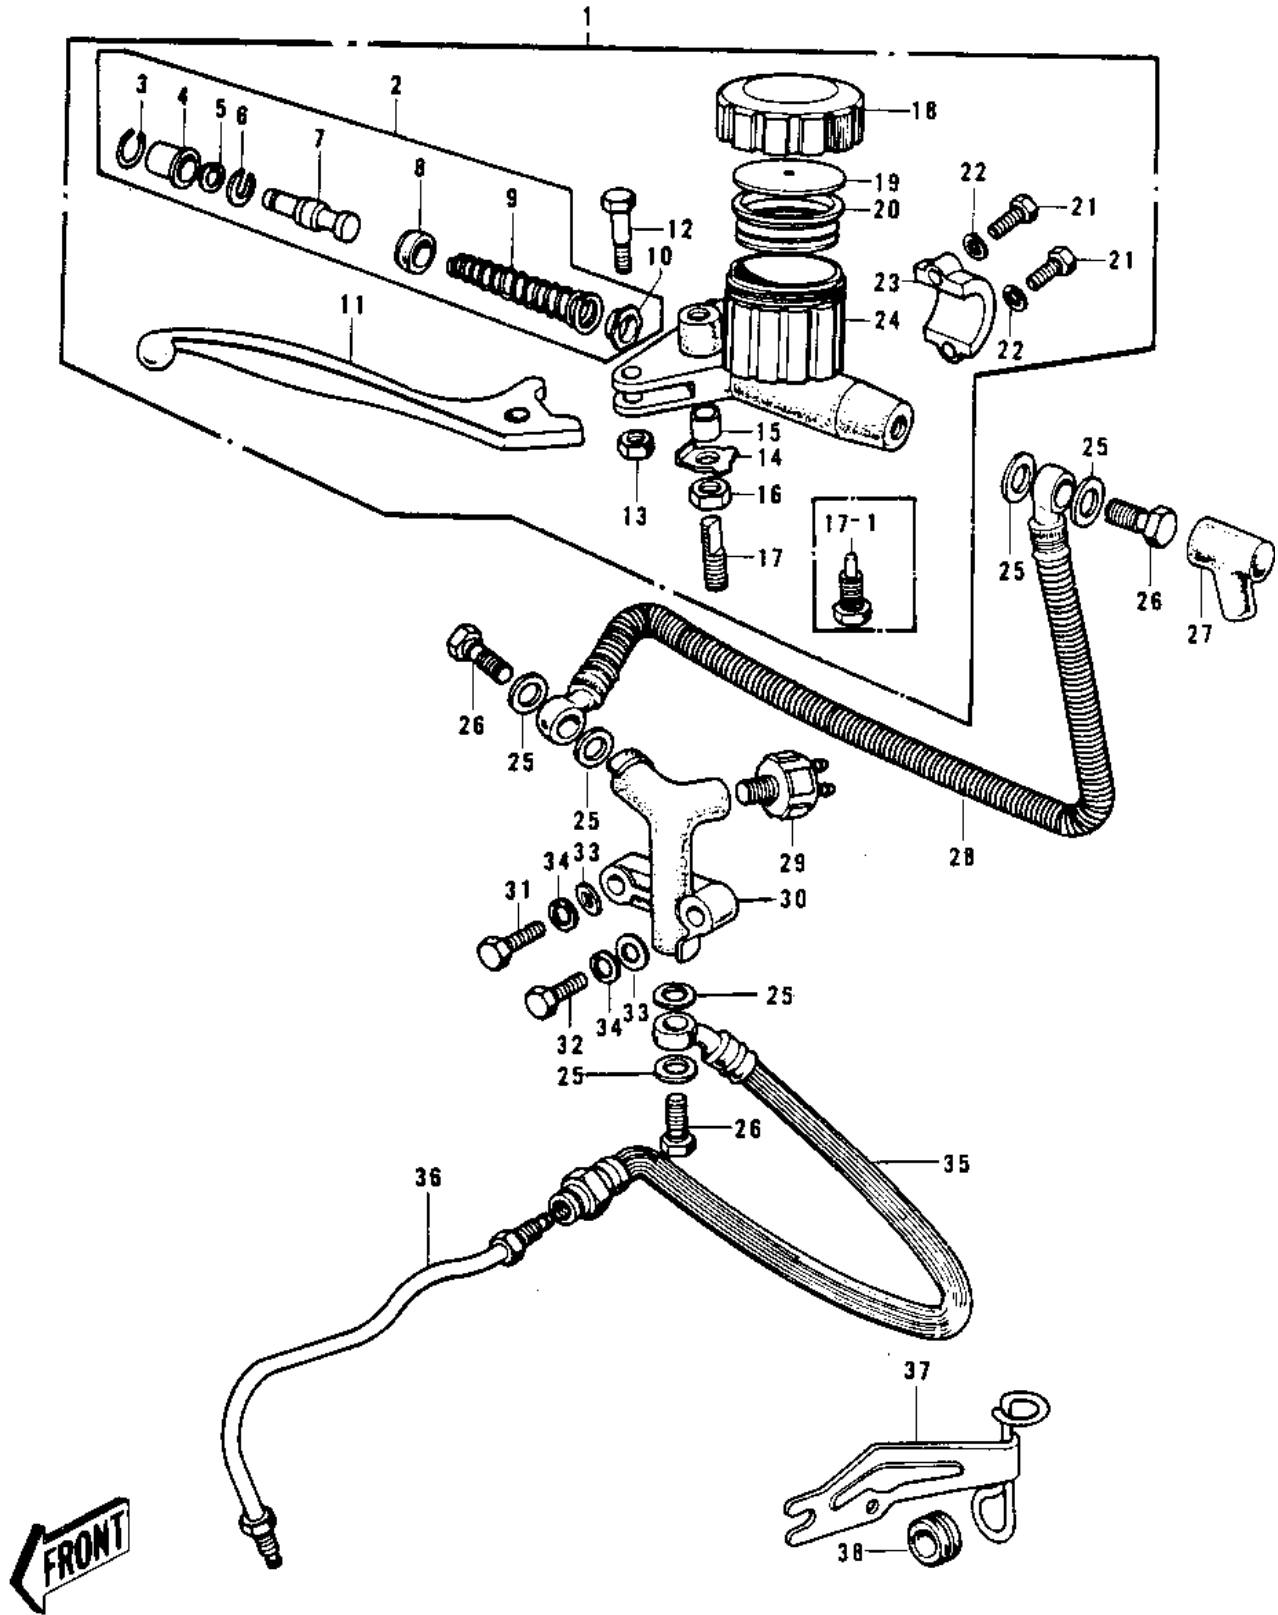

1974 Z1 PARTS DIAGRAM

FRONT MASTER CYLINDER

1974 Z1 PARTS LIST

FRONT MASTER CYLINDER

ITEM NAME	PART NUMBER	QUANTITY
CYLINDER ASSY,MASTER (Ref # 1)	43015-032	
CYLINDER ASSY,MASTER (Ref # 1)	43015-032	
CYLINDER ASSY,MASTER (Ref # 1)	43015-032	
REPAIR SET-MASTER CYL (Ref # 2)	43073-001	
STOPPER-BOOTS (Ref # 3)	43025-001	
BOOTS (Ref # 4)	43024-001	
CIRCLIP,18MM (Ref # 5)	481J1800	
STOPPER-PISTON (Ref # 6)	43022-001	
PISTON ASSY (Ref # 7)	43072-001	
CUP-PRIMARY (Ref # 8)	43019-001	
SPRING ASSY-RETURN (Ref # 9)	43018-001	
VALVE ASSY-CHECK (Ref # 10)	43017-001	
LEVER,FRONT BRAKE (Ref # 11)	43029-003	
BOLT-LEVER FITTING (Ref # 12)	43033-001	
NUT 6MM (Ref # 13)	312B0600	
WASHER-LOCK,8MM (Ref # 14)	43031-001	
TUBE (Ref # 15)	43074-001	
NUT,8MM (Ref # 16)	311B0800	
BOLT-LEVER ADJUST (Ref # 17)	43030-002	
BOLT,LEVER ADJUSTING (Ref # 17-1)	43030-003	
CAP,OIL CUP (Ref # 18)	43026-003	
PLATE-MASTER CYLINDER (Ref # 19)	43027-001	
DIAPHRAGM (Ref # 20)	43028-001	
BOLT HEX HEAD 6X25 (Ref # 21)	110N0625	
WASHER PLAIN 6MM (Ref # 22)	411B0600	
HOLDER-MASTER CYL (Ref # 23)	43034-001	
BODY, MASTER CYLINDER (Ref # 24)	43016-002	
WASHER-OIL BOLT (Ref # 25)	43067-001	
BOLT,OIL,L=23 (Ref # 26)	92002-1888	

1974 Z1 PARTS LIST

FRONT MASTER CYLINDER

ITEM NAME	PART NUMBER	QUANTITY
BOOT,DUST (Ref # 27)	49006-1041	
HOSE,FRONT BRAKE (Ref # 28)	43059-007	
SWITCH-FRONT BRAKE (Ref # 29)	43065-001	
JOINT,THREE WAY (Ref # 30)	43061-002	
BOLT-HEX HEAD,6X32 (Ref # 31)	110N0632	
BOLT HEX HEAD 6X40 (Ref # 32)	110N0640	
WASHER SPRING 6MM (Ref # 33)	461F0600	
WASHER PLAIN 6MM (Ref # 34)	411B0600	
HOSE,FRONT BRAKE (Ref # 35)	43059-011	
PIPE,BRIDGE (Ref # 36)	43060-004	
BRACKET-BRAKE HOSE (Ref # 37)	43063-001	
GROMMET-HOSE BRACKET (Ref # 38)	43064-001	