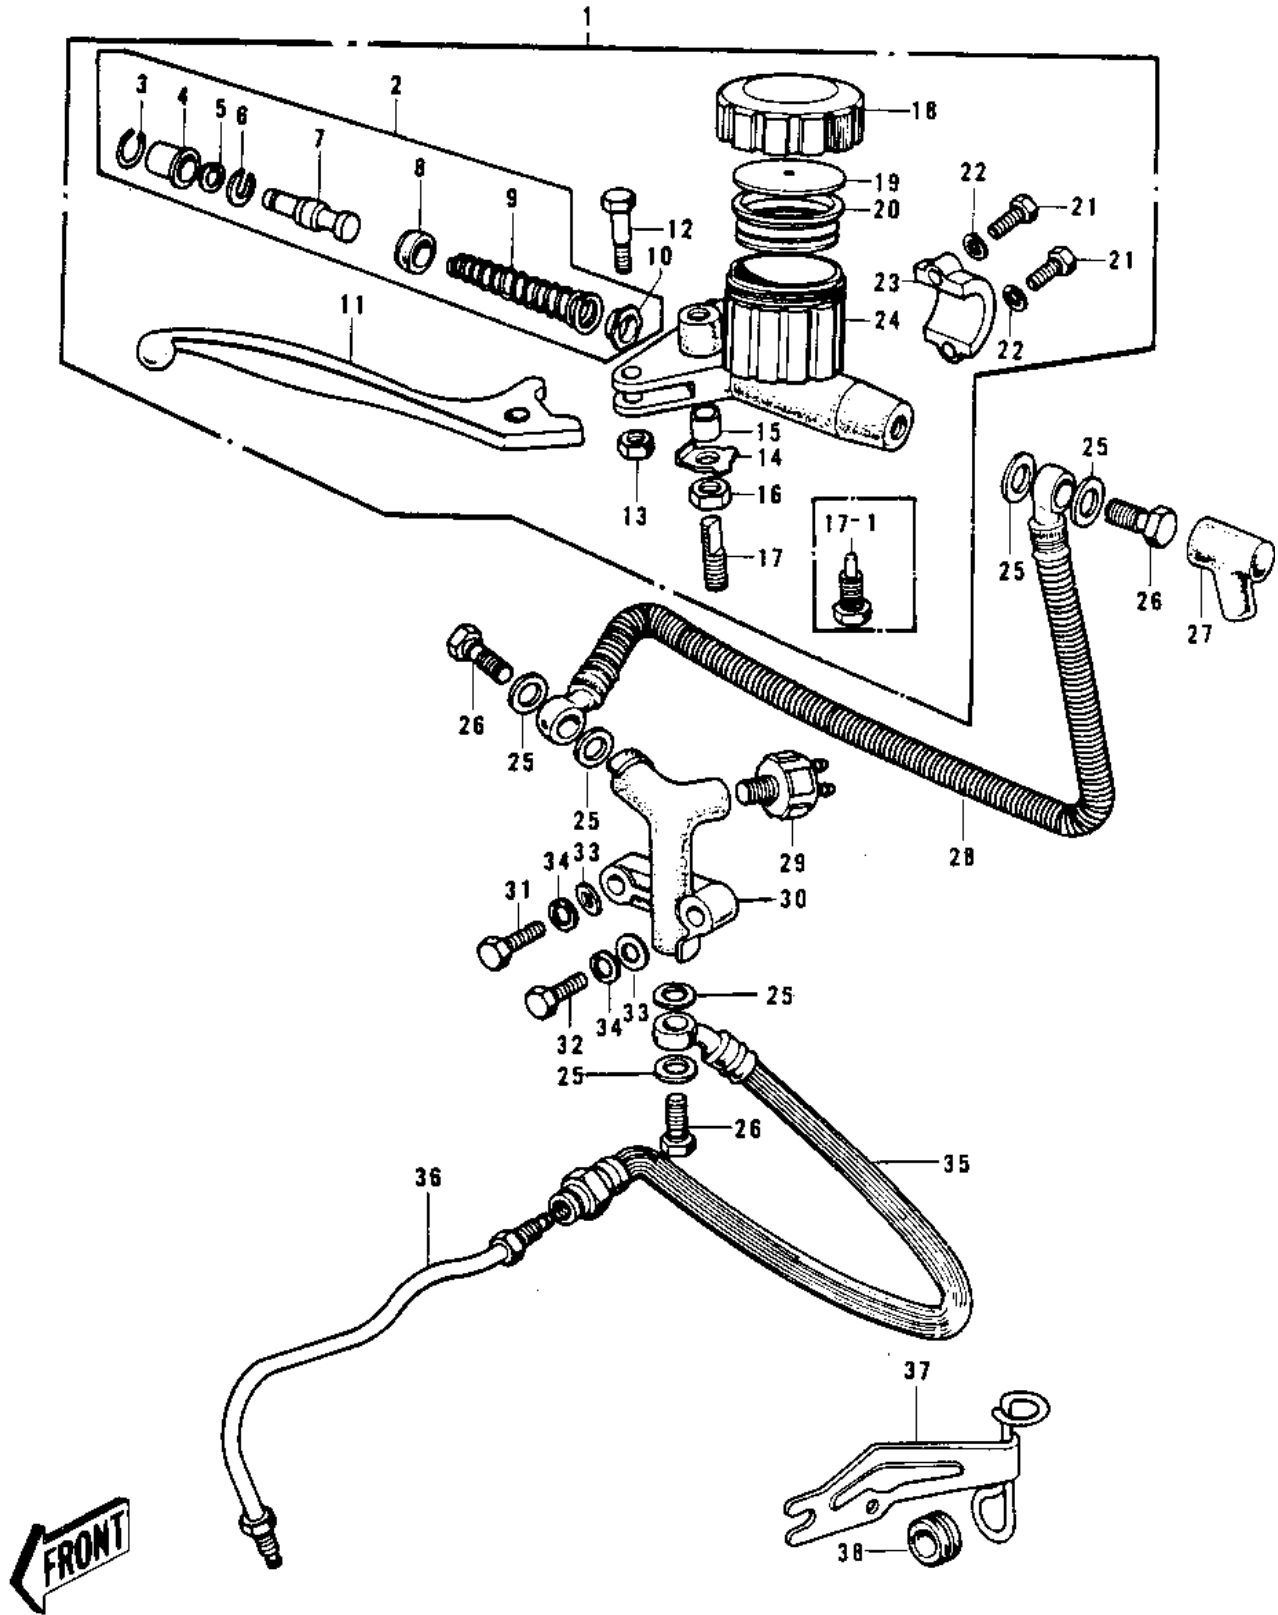

# 1975 Z1 PARTS DIAGRAM

## FRONT MASTER CYLINDER

## FRONT MASTER CYLINDER

ITEM NAME	PART NUMBER	QUANTITY
CYLINDER ASSY,MASTER (Ref # 1)	43015-032	
CYLINDER ASSY,MASTER (Ref # 1)	43015-032	
CYLINDER ASSY,MASTER (Ref # 1)	43015-032	
REPAIR SET-MASTER CYL (Ref # 2)	43073-001	
STOPPER-BOOTS (Ref # 3)	43025-001	
BOOTS (Ref # 4)	43024-001	
CIRCLIP,18MM (Ref # 5)	481J1800	
STOPPER-PISTON (Ref # 6)	43022-001	
PISTON ASSY (Ref # 7)	43072-001	
CUP-PRIMARY (Ref # 8)	43019-001	
SPRING ASSY-RETURN (Ref # 9)	43018-001	
VALVE ASSY-CHECK (Ref # 10)	43017-001	
LEVER,FRONT BRAKE (Ref # 11)	43029-003	
BOLT-LEVER FITTING (Ref # 12)	43033-001	
NUT 6MM (Ref # 13)	312B0600	
WASHER-LOCK,8MM (Ref # 14)	43031-001	
TUBE (Ref # 15)	43074-001	
NUT,8MM (Ref # 16)	311B0800	
BOLT-LEVER ADJUST (Ref # 17)	43030-002	
BOLT,LEVER ADJUSTING (Ref # 17-1)	43030-003	
CAP,OIL CUP (Ref # 18)	43026-003	
PLATE-MASTER CYLINDER (Ref # 19)	43027-001	
DIAPHRAGM (Ref # 20)	43028-001	
BOLT HEX HEAD 6X25 (Ref # 21)	110N0625	
WASHER PLAIN 6MM (Ref # 22)	411B0600	
HOLDER-MASTER CYL (Ref # 23)	43034-001	
BODY, MASTER CYLINDER (Ref # 24)	43016-002	
WASHER-OIL BOLT (Ref # 25)	43067-001	
BOLT,OIL,L=23 (Ref # 26)	92002-1888	

## FRONT MASTER CYLINDER

ITEM NAME	PART NUMBER	QUANTITY
BOOT,DUST (Ref # 27)	49006-1041	
HOSE,FRONT BRAKE (Ref # 28)	43059-007	
SWITCH-FRONT BRAKE (Ref # 29)	43065-001	
JOINT,THREE WAY (Ref # 30)	43061-002	
BOLT-HEX HEAD,6X32 (Ref # 31)	110N0632	
BOLT HEX HEAD 6X40 (Ref # 32)	110N0640	
WASHER SPRING 6MM (Ref # 33)	461F0600	
WASHER PLAIN 6MM (Ref # 34)	411B0600	
HOSE,FRONT BRAKE (Ref # 35)	43059-011	
PIPE,BRIDGE (Ref # 36)	43060-004	
BRACKET-BRAKE HOSE (Ref # 37)	43063-001	
GROMMET-HOSE BRACKET (Ref # 38)	43064-001	