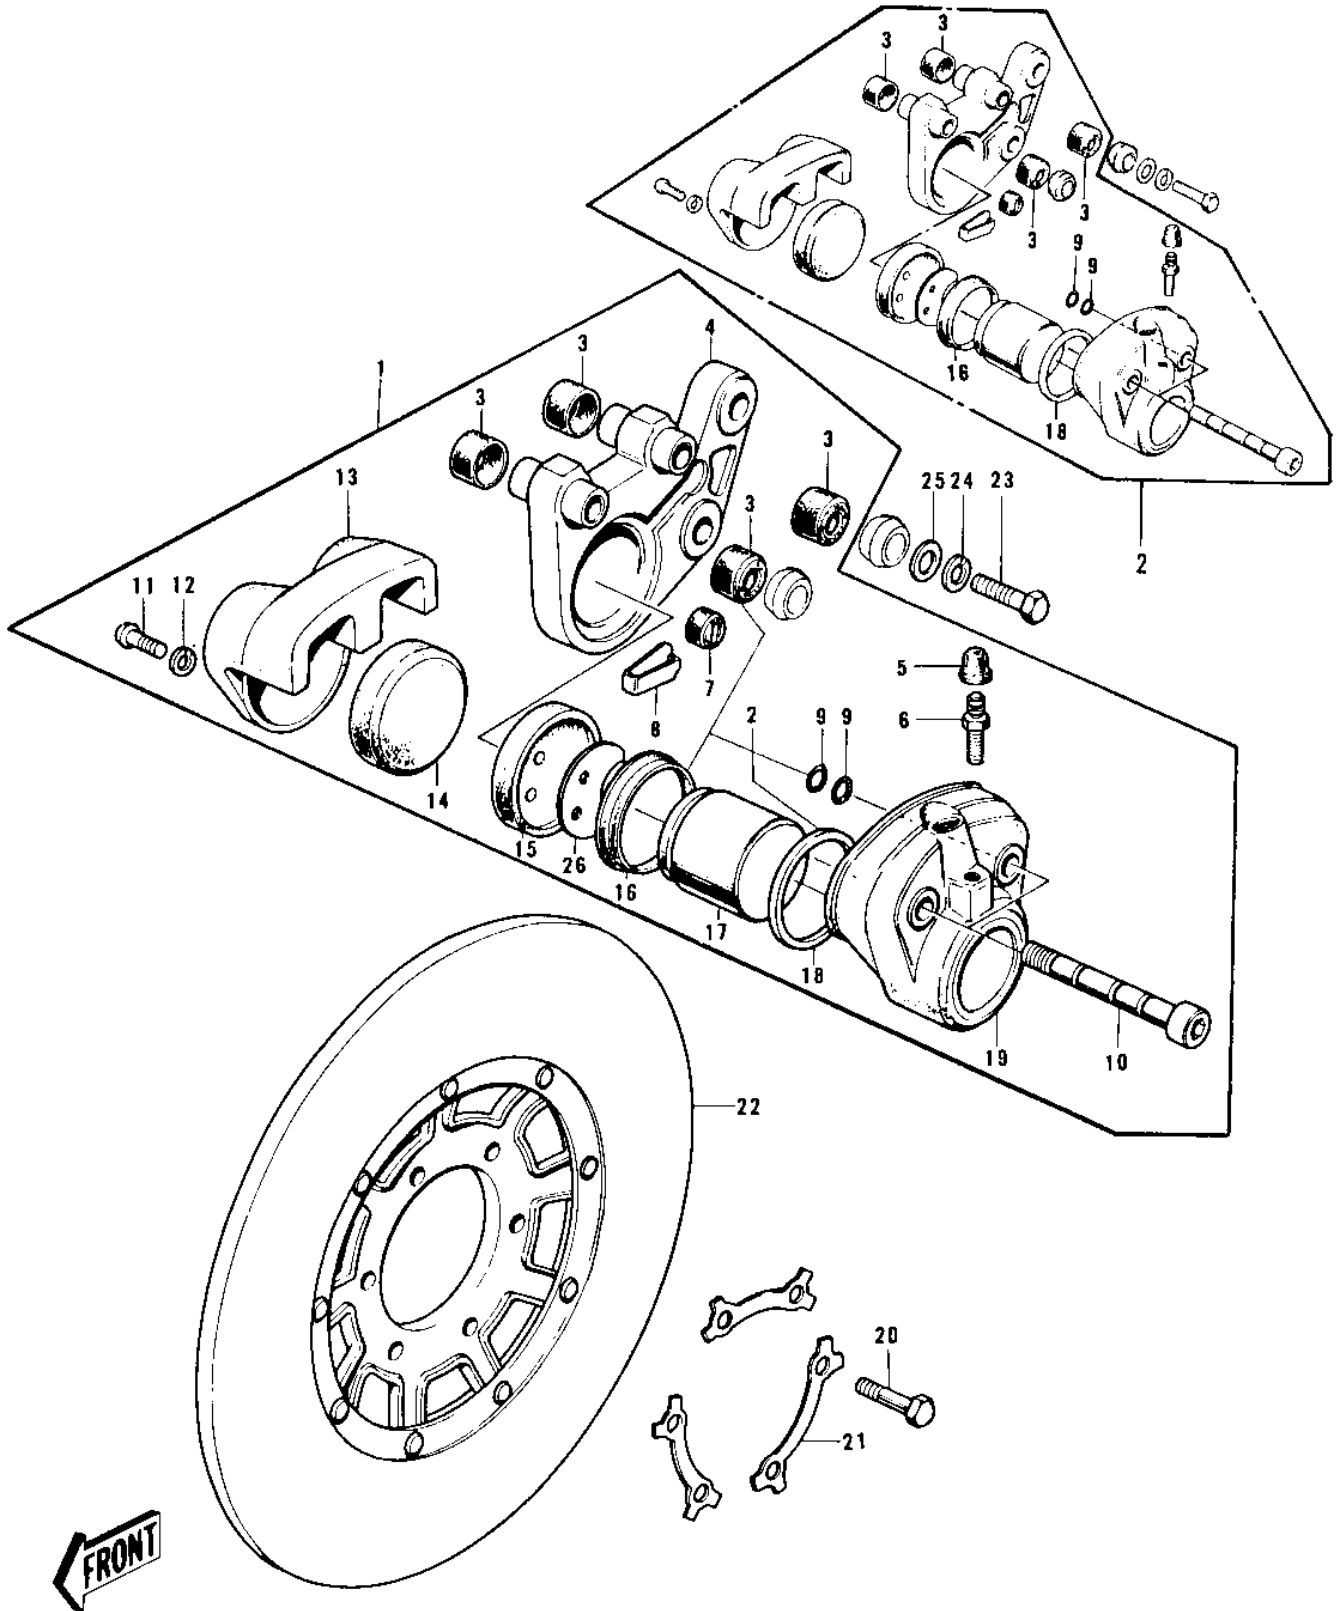

# 1973 Z1 PARTS DIAGRAM

## FRONT BRAKE

# 1973 Z1 PARTS LIST

## FRONT BRAKE

ITEM NAME	PART NUMBER	QUANTITY
CALIPER ASSY (Ref # 1)	43041-004	1
REPAIR,SET,CALIPER (Ref # 2)	43073-004	1
DUST SEAL,SHAFT (Ref # 3)	43052-003	4
HOLDER,CALIPER (Ref # 4)	43044-004	1
BLEEDER SET (Ref # 5)	43085-001	1
BLEEDER SET (Ref # 5)	43085-001	(1
BLEEDER SET (Ref # 6)	43085-001	1
BLEEDER SET (Ref # 6)	43085-001	(1
BUSHING-RUBBER (Ref # 7)	43047-001	1
STOPPER-PAD A (Ref # 8)	43046-001	1
"0" RING,SHAFT (Ref # 9)	43053-002	4
SHAFT,CALIPER (Ref # 10)	43045-003	2
SCREW PAN HEAD 6X12 (Ref # 11)	220B0612	1
WASHER SPRING 6MM (Ref # 12)	461F0600	1
CALIPER B (Ref # 13)	43043-003	1
PAD B (Ref # 14)	43051-001	1
PAD A (Ref # 15)	43082-001	1
DUST SEAL-PISTON (Ref # 16)	43054-002	1
PISTON,CALIPER (Ref # 17)	43048-002	1
RING,PISTON SEAL (Ref # 18)	43049-002	1
CALIPER A (Ref # 19)	43042-004	1
BOLT-HEX HEAD,8X28 (Ref # 20)	92001-104	6
UNAVAILABLE IN PRICE BOOK (Ref # 21)	92068-014	3
DISC PLATE-FRONT BRK (Ref # 22)	41080-001	1
BOLT-HEX HEAD,10X43 (Ref # 23)	43070-001	2
WASHER SPRING 10MM (Ref # 24)	461F1000	2
WASHER PLAIN 10MM (Ref # 25)	410B1000	2
SHIM (Ref # 26)	43076-001	1