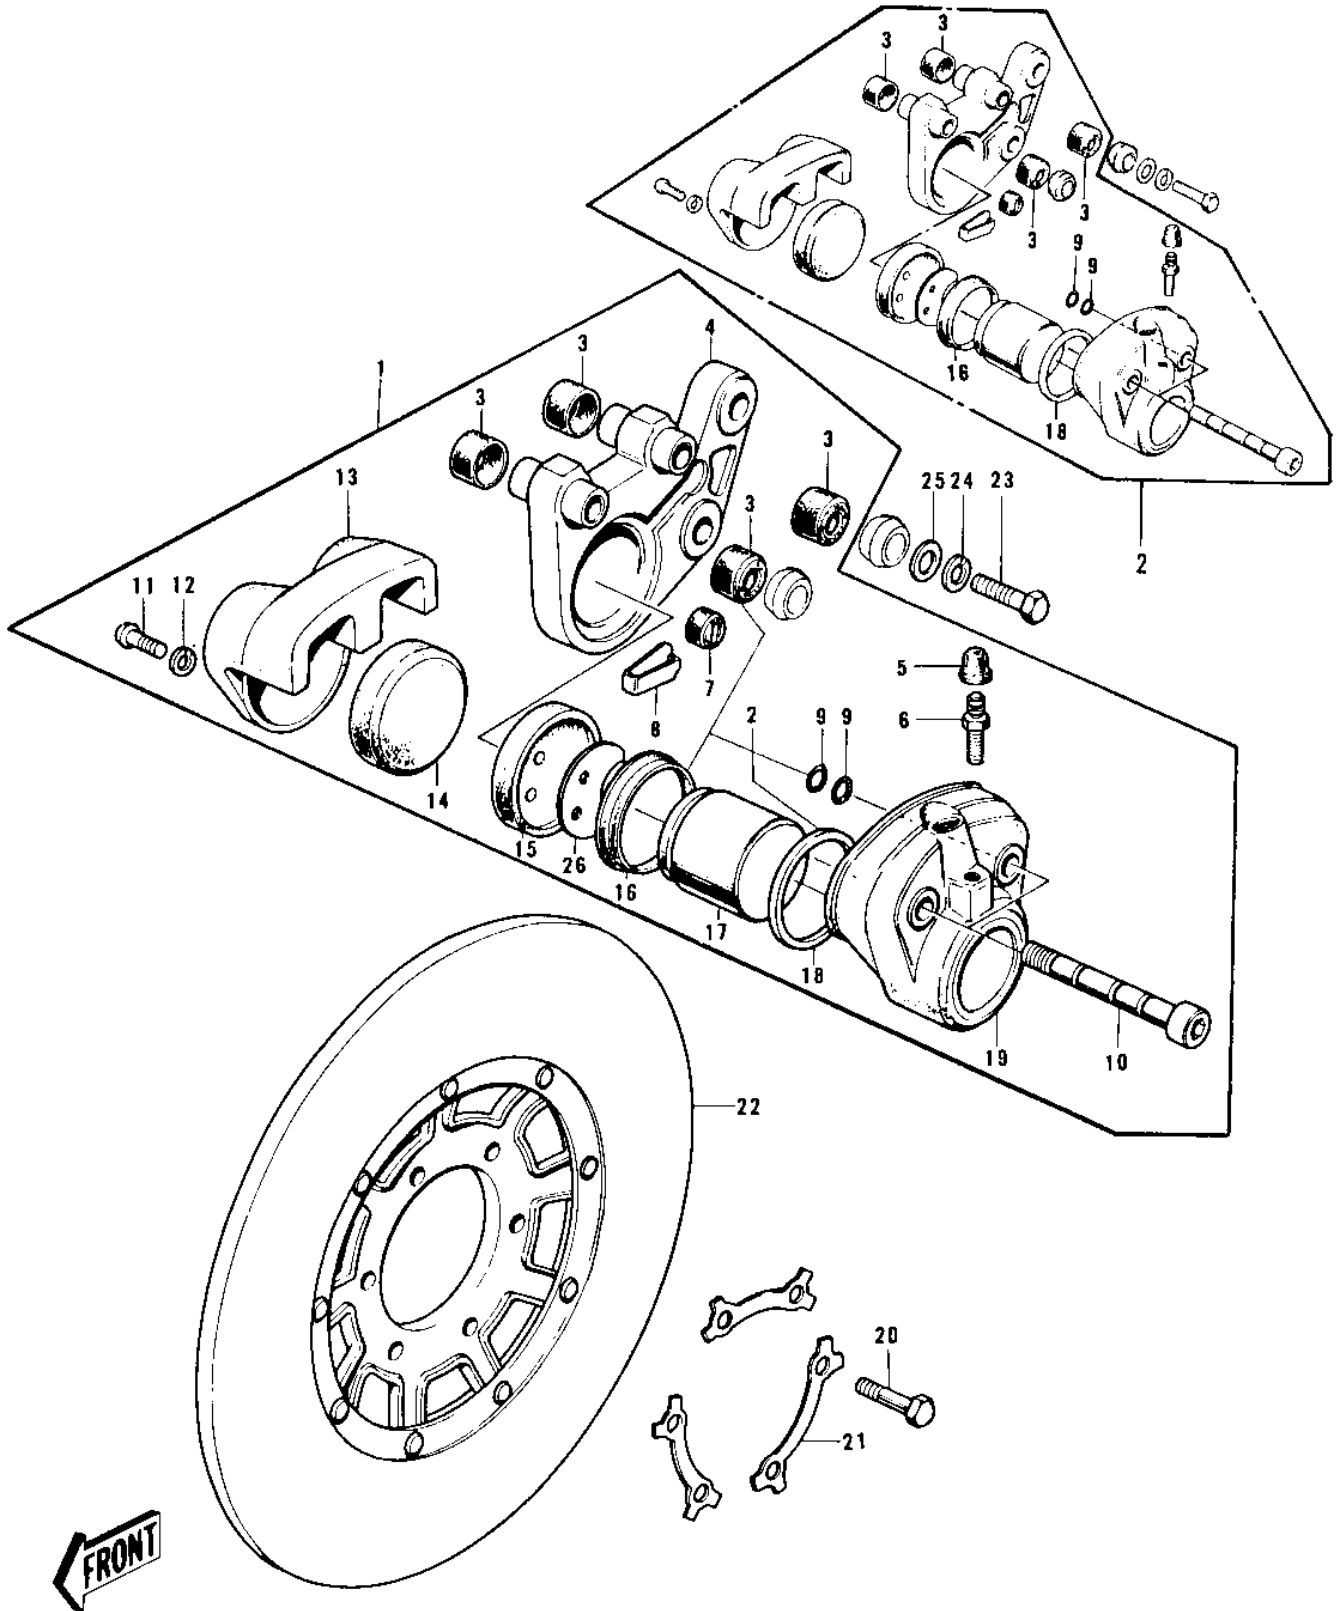

1974 Z1 PARTS DIAGRAM

FRONT BRAKE

1974 Z1 PARTS LIST

FRONT BRAKE

ITEM NAME	PART NUMBER	QUANTITY
CALIPER ASSY (Ref # 1)	43041-004	
REPAIR,SET,CALIPER (Ref # 2)	43073-004	
DUST SEAL,SHAFT (Ref # 3)	43052-003	
HOLDER,CALIPER (Ref # 4)	43044-004	
BLEEDER SET (Ref # 5)	43085-001	
BLEEDER SET (Ref # 5)	43085-001	
BLEEDER SET (Ref # 6)	43085-001	
BLEEDER SET (Ref # 6)	43085-001	
BUSHING-RUBBER (Ref # 7)	43047-001	
STOPPER-PAD A (Ref # 8)	43046-001	
"0" RING,SHAFT (Ref # 9)	43053-002	
SHAFT,CALIPER (Ref # 10)	43045-003	
SCREW PAN HEAD 6X12 (Ref # 11)	220B0612	
WASHER SPRING 6MM (Ref # 12)	461F0600	
CALIPER B (Ref # 13)	43043-003	
PAD B (Ref # 14)	43051-001	
PAD A (Ref # 15)	43082-001	
DUST SEAL-PISTON (Ref # 16)	43054-002	
PISTON,CALIPER (Ref # 17)	43048-002	
RING,PISTON SEAL (Ref # 18)	43049-002	
CALIPER A (Ref # 19)	43042-004	
BOLT-HEX HEAD,8X28 (Ref # 20)	92001-104	
UNAVAILABLE IN PRICE BOOK (Ref # 21)	92068-014	
DISC PLATE-FRONT BRK (Ref # 22)	41080-001	
BOLT-HEX HEAD,10X43 (Ref # 23)	43070-001	
WASHER SPRING 10MM (Ref # 24)	461F1000	
WASHER PLAIN 10MM (Ref # 25)	410B1000	
SHIM (Ref # 26)	43076-001	