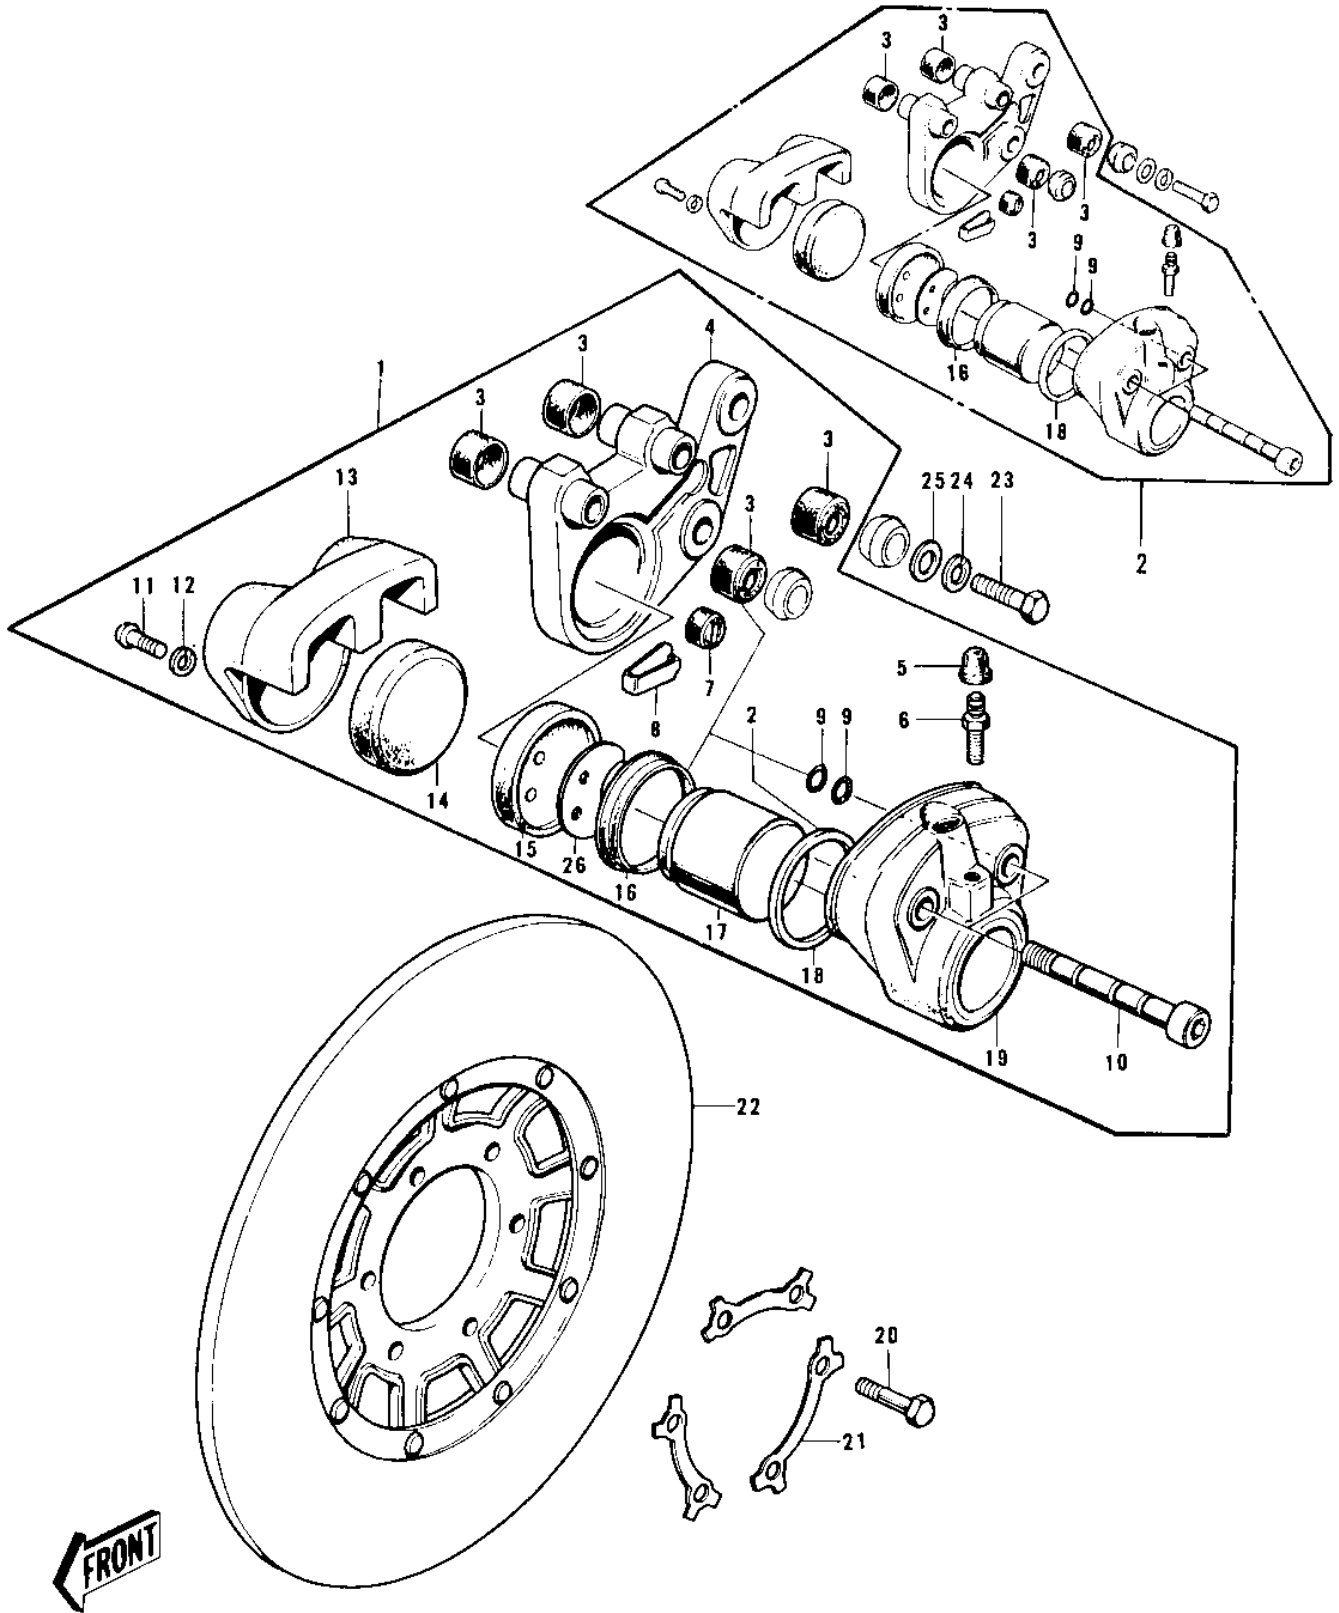

1973 Z1 PARTS DIAGRAM

FRONT BRAKE

1973 Z1 PARTS LIST

FRONT BRAKE

ITEM NAME	PART NUMBER	QUANTITY
CALIPER ASSY (Ref # 1)	43041-004	1
REPAIR,SET,CALIPER (Ref # 2)	43073-004	1
DUST SEAL,SHAFT (Ref # 3)	43052-003	4
HOLDER,CALIPER (Ref # 4)	43044-004	1
BLEEDER SET (Ref # 5)	43085-001	1
BLEEDER SET (Ref # 5)	43085-001	(1
BLEEDER SET (Ref # 6)	43085-001	1
BLEEDER SET (Ref # 6)	43085-001	(1
BUSHING-RUBBER (Ref # 7)	43047-001	1
STOPPER-PAD A (Ref # 8)	43046-001	1
"0" RING,SHAFT (Ref # 9)	43053-002	4
SHAFT,CALIPER (Ref # 10)	43045-003	2
SCREW PAN HEAD 6X12 (Ref # 11)	220B0612	1
WASHER SPRING 6MM (Ref # 12)	461F0600	1
CALIPER B (Ref # 13)	43043-003	1
PAD B (Ref # 14)	43051-001	1
PAD A (Ref # 15)	43082-001	1
DUST SEAL-PISTON (Ref # 16)	43054-002	1
PISTON,CALIPER (Ref # 17)	43048-002	1
RING,PISTON SEAL (Ref # 18)	43049-002	1
CALIPER A (Ref # 19)	43042-004	1
BOLT-HEX HEAD,8X28 (Ref # 20)	92001-104	6
UNAVAILABLE IN PRICE BOOK (Ref # 21)	92068-014	3
DISC PLATE-FRONT BRK (Ref # 22)	41080-001	1
BOLT-HEX HEAD,10X43 (Ref # 23)	43070-001	2
WASHER SPRING 10MM (Ref # 24)	461F1000	2
WASHER PLAIN 10MM (Ref # 25)	410B1000	2
SHIM (Ref # 26)	43076-001	1