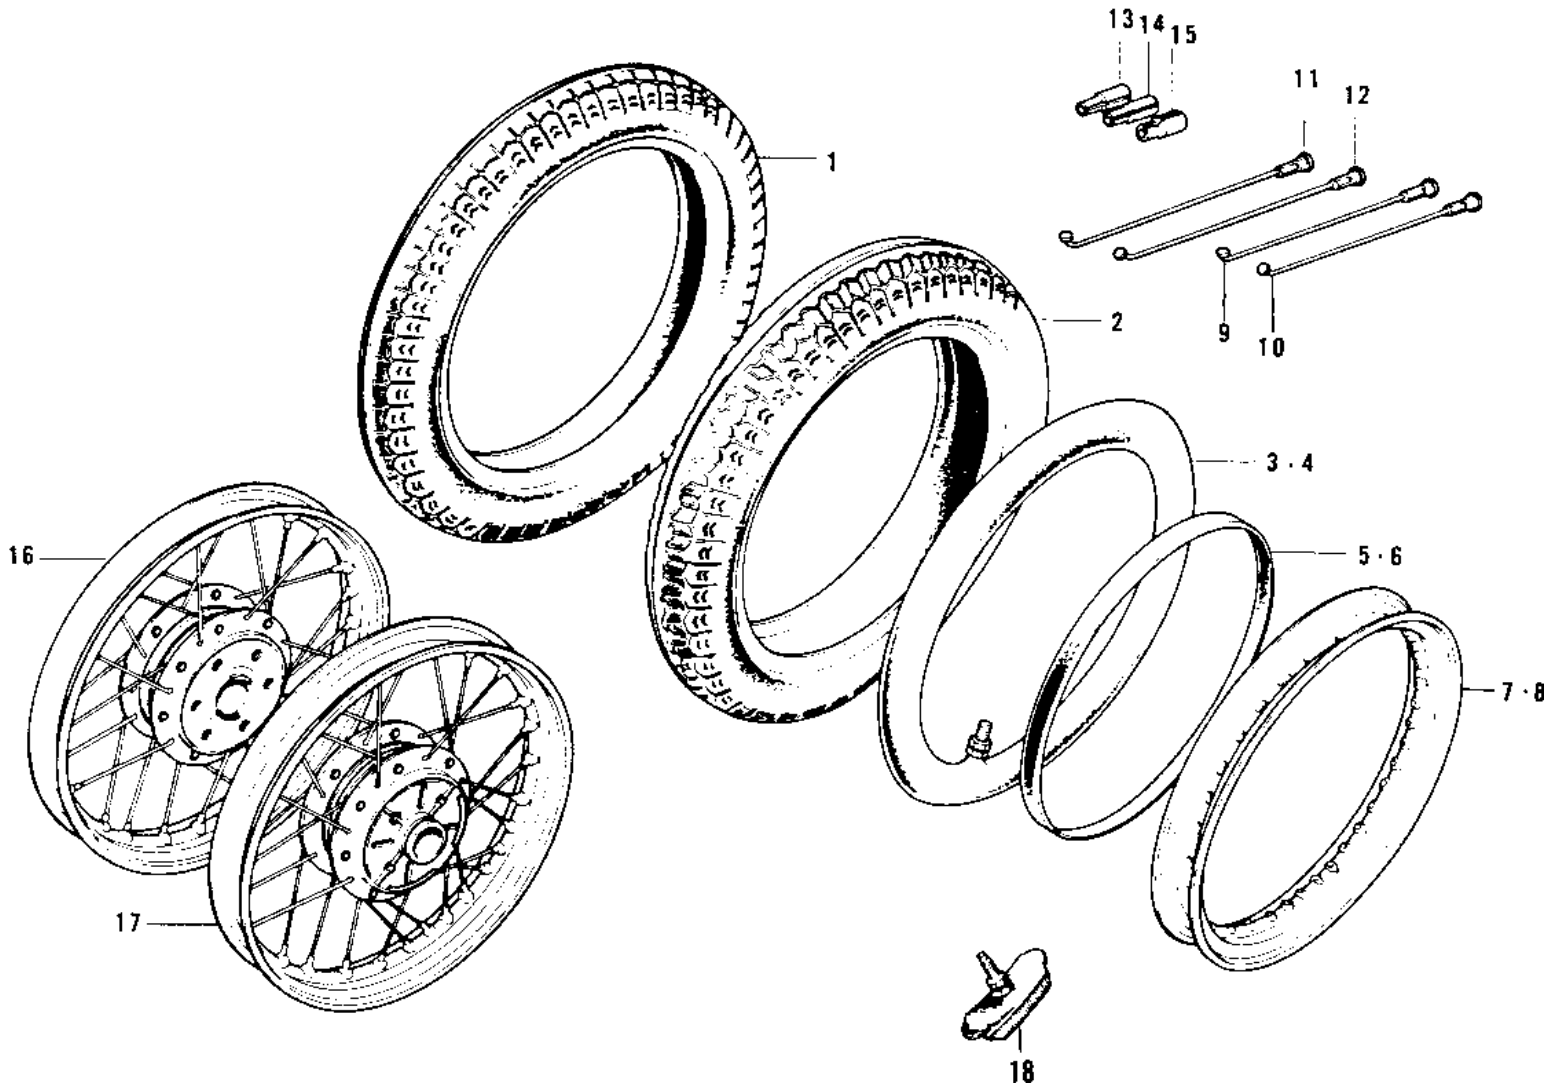

1973 Z1 PARTS DIAGRAM

WHEELS/TIRES

1973 Z1 PARTS LIST

WHEELS/TIRES

ITEM NAME	PART NUMBER	QUANTITY
UNAVAILABLE IN PRICE BOOK (Ref # 1)	41021-023	1
UNAVAILABLE IN PRICE BOOK (Ref # 1)	41021-029	1
UNAVAILABLE IN PRICE BOOK (Ref # 2)	41021-021	1
UNAVAILABLE IN PRICE BOOK (Ref # 2)	41021-030	1
*** N.L.A. *** (Canada) (Ref # 3)	41022-030	1
TUBE 350/375/410-18 (Ref # 4)	41022-031	1
BAND RIM (Ref # 5)	41023-015	1
BAND,RIM,4.00/5.10-18 (Ref # 6)	41023-016	1
RIM,1.8BX19W (Ref # 7)	41025-051	1
RIM,2.15BX18W (Ref # 8)	41025-049	1
SPOKE-ASY,FR INNER (Ref # 9)	41027-042	20
SPOKE-ASY,FR OUTER (Ref # 10)	41028-041	20
SPOKE-ASY,RR INNER (Ref # 11)	41027-057	20
SPOKE-ASY,RR OUTER (Ref # 12)	41028-057	20
WEIGHT,BALANCE,10G (Ref # 13)	41075-1007	AR
WEIGHT,BALANCE,20G (Ref # 14)	41075-1008	AR
WEIGHT,BALANCE,30G (Ref # 15)	41075-1009	AR
WHEEL ASSY,FRONT (Ref # 16)	41074-031	1
WHEEL ASSY-FRONT (Ref # 16)	41074-022	1
WHEEL ASST,REAR (Ref # 17)	42048-023	1
PROTECTOR-BEAD,2.15B (Ref # 18)	41024-008	2