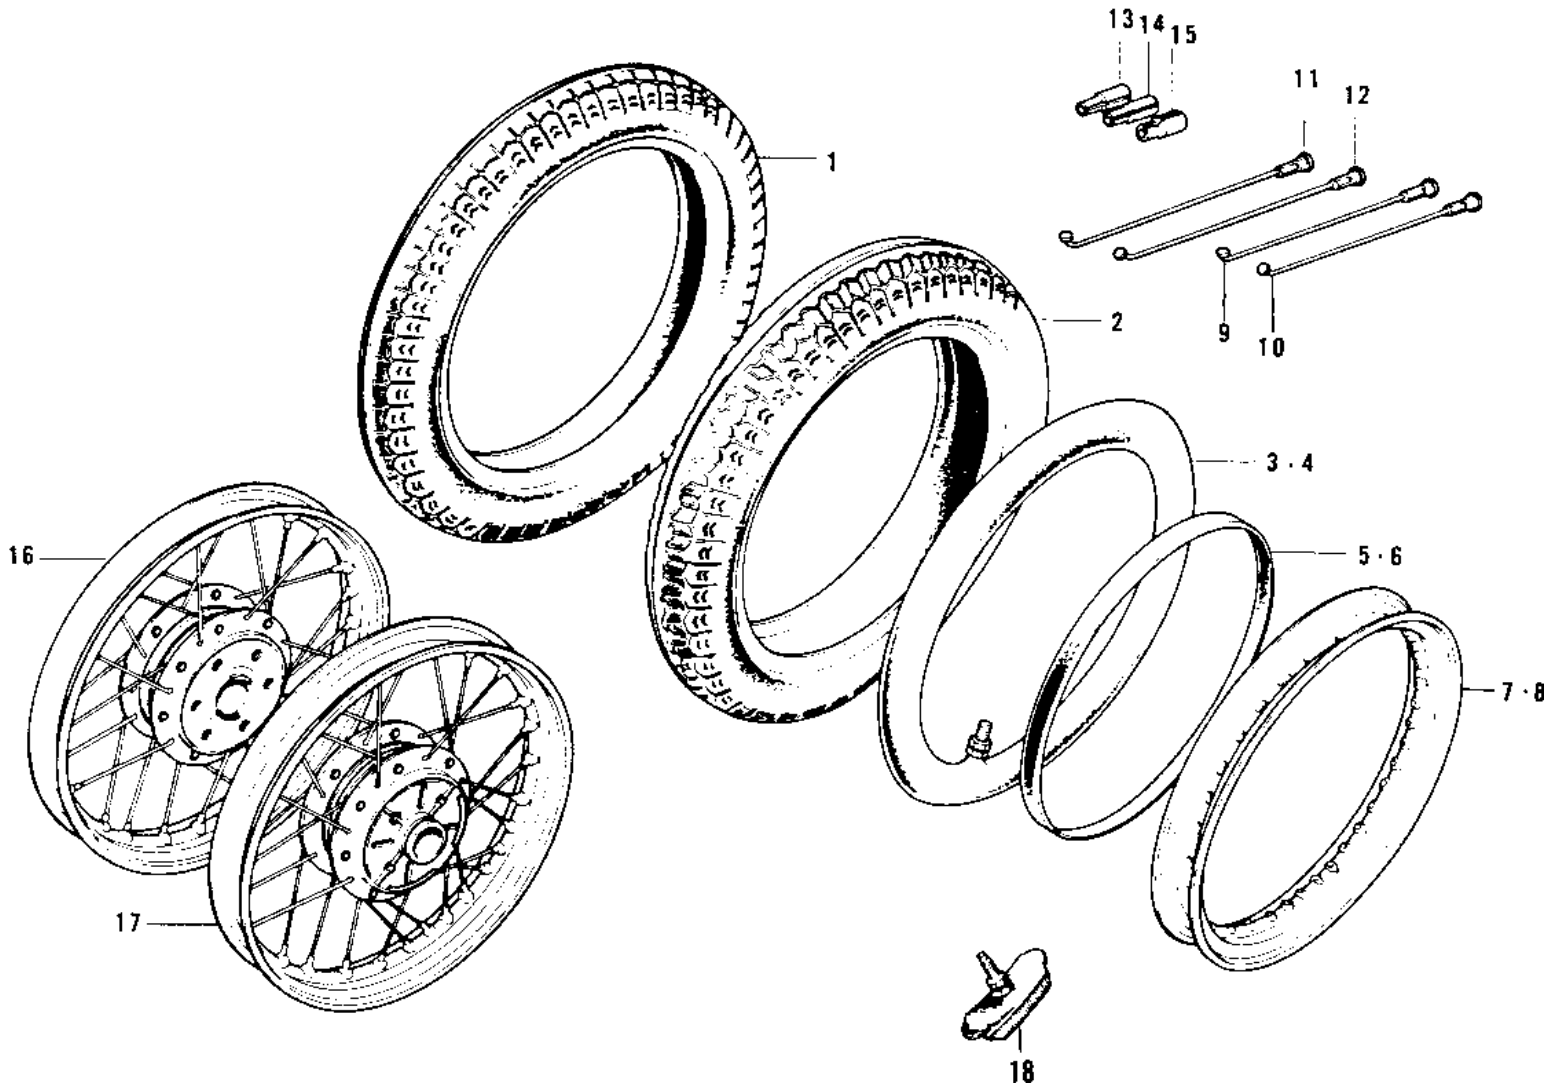

1975 Z1 PARTS DIAGRAM

WHEELS/TIRES

1975 Z1 PARTS LIST

WHEELS/TIRES

ITEM NAME	PART NUMBER	QUANTITY
UNAVAILABLE IN PRICE BOOK (Ref # 1)	41021-023	
UNAVAILABLE IN PRICE BOOK (Ref # 1)	41021-029	
UNAVAILABLE IN PRICE BOOK (Ref # 2)	41021-021	
UNAVAILABLE IN PRICE BOOK (Ref # 2)	41021-030	
*** N.L.A. *** (Canada) (Ref # 3)	41022-030	
TUBE 350/375/410-18 (Ref # 4)	41022-031	
BAND RIM (Ref # 5)	41023-015	
BAND,RIM,4.00/5.10-18 (Ref # 6)	41023-016	
RIM,1.8BX19W (Ref # 7)	41025-051	
RIM,2.15BX18W (Ref # 8)	41025-049	
SPOKE-ASY,FR INNER (Ref # 9)	41027-042	
SPOKE-ASY,FR OUTER (Ref # 10)	41028-041	
SPOKE-ASY,RR INNER (Ref # 11)	41027-057	
SPOKE-ASY,RR OUTER (Ref # 12)	41028-057	
WEIGHT,BALANCE,10G (Ref # 13)	41075-1007	
WEIGHT,BALANCE,20G (Ref # 14)	41075-1008	
WEIGHT,BALANCE,30G (Ref # 15)	41075-1009	
WHEEL ASSY,FRONT (Ref # 16)	41074-031	
WHEEL ASSY-FRONT (Ref # 16)	41074-022	
WHEEL ASST,REAR (Ref # 17)	42048-023	
PROTECTOR-BEAD,2.15B (Ref # 18)	41024-008	